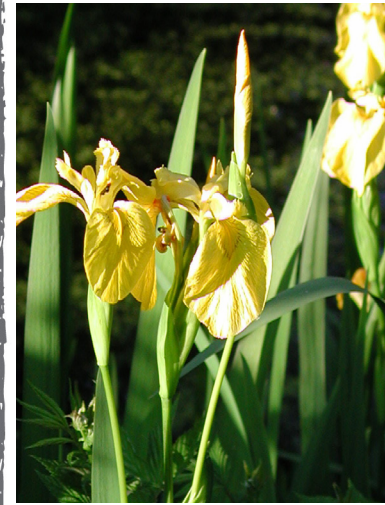

# Pond wildlife detective

**wildlife  
watch**

Common frog

Water lily

Pond skater

Yellow flag

Smooth newt

Common blue  
damselfly

Water measurer

Common toad

Common hawker

Water crowfoot

Credits: Common frog (c) Jim Higham / Pond skater (c) Amy Lewis / Common blue damselfly (c) Les Binns / Water lily (c) Scott Petrek / Yellow flag & Smooth newt & Water crowfoot (c) Philip Precey / Common toad (c) Joy Russell / Common hawker (c) Neil Wyatt / Water measurer (c) Dr. Malcolm Storey