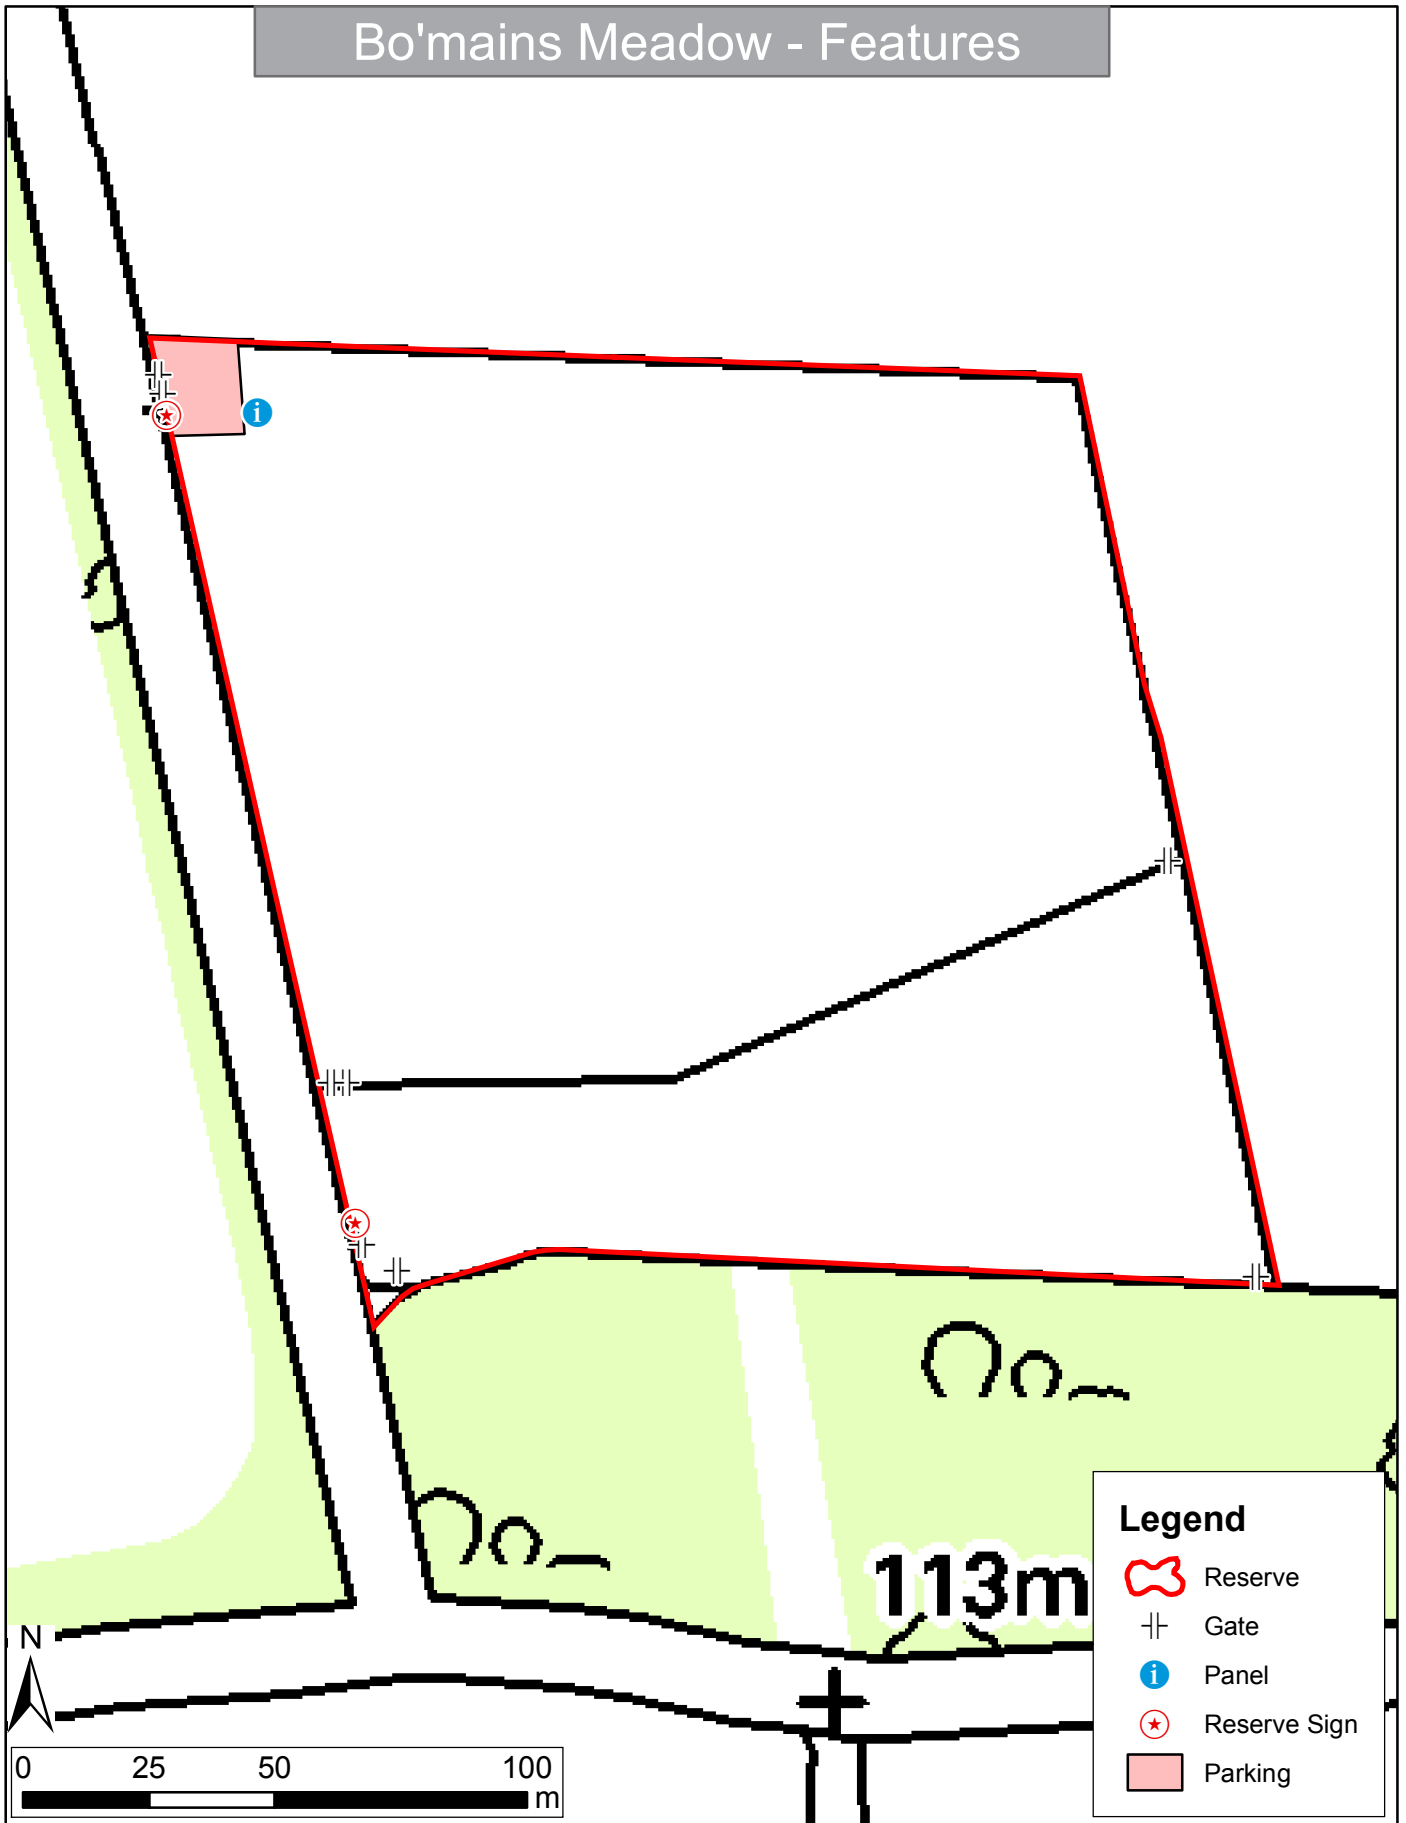

# Bo'mains Meadow - Features

Scottish Wildlife Trust  
Harbourside House  
110 Commercial Street  
Edinburgh, EH6 6NF

© Crown copyright 2013. All rights reserved.  
Ordnance Survey Licence No: 100028223  
Central Grid Reference: NS988794  
Reserve Manager: Rory Sandison  
Region: Falkirk  
Scale: 1:1,500

**Scottish  
Wildlife  
Trust**