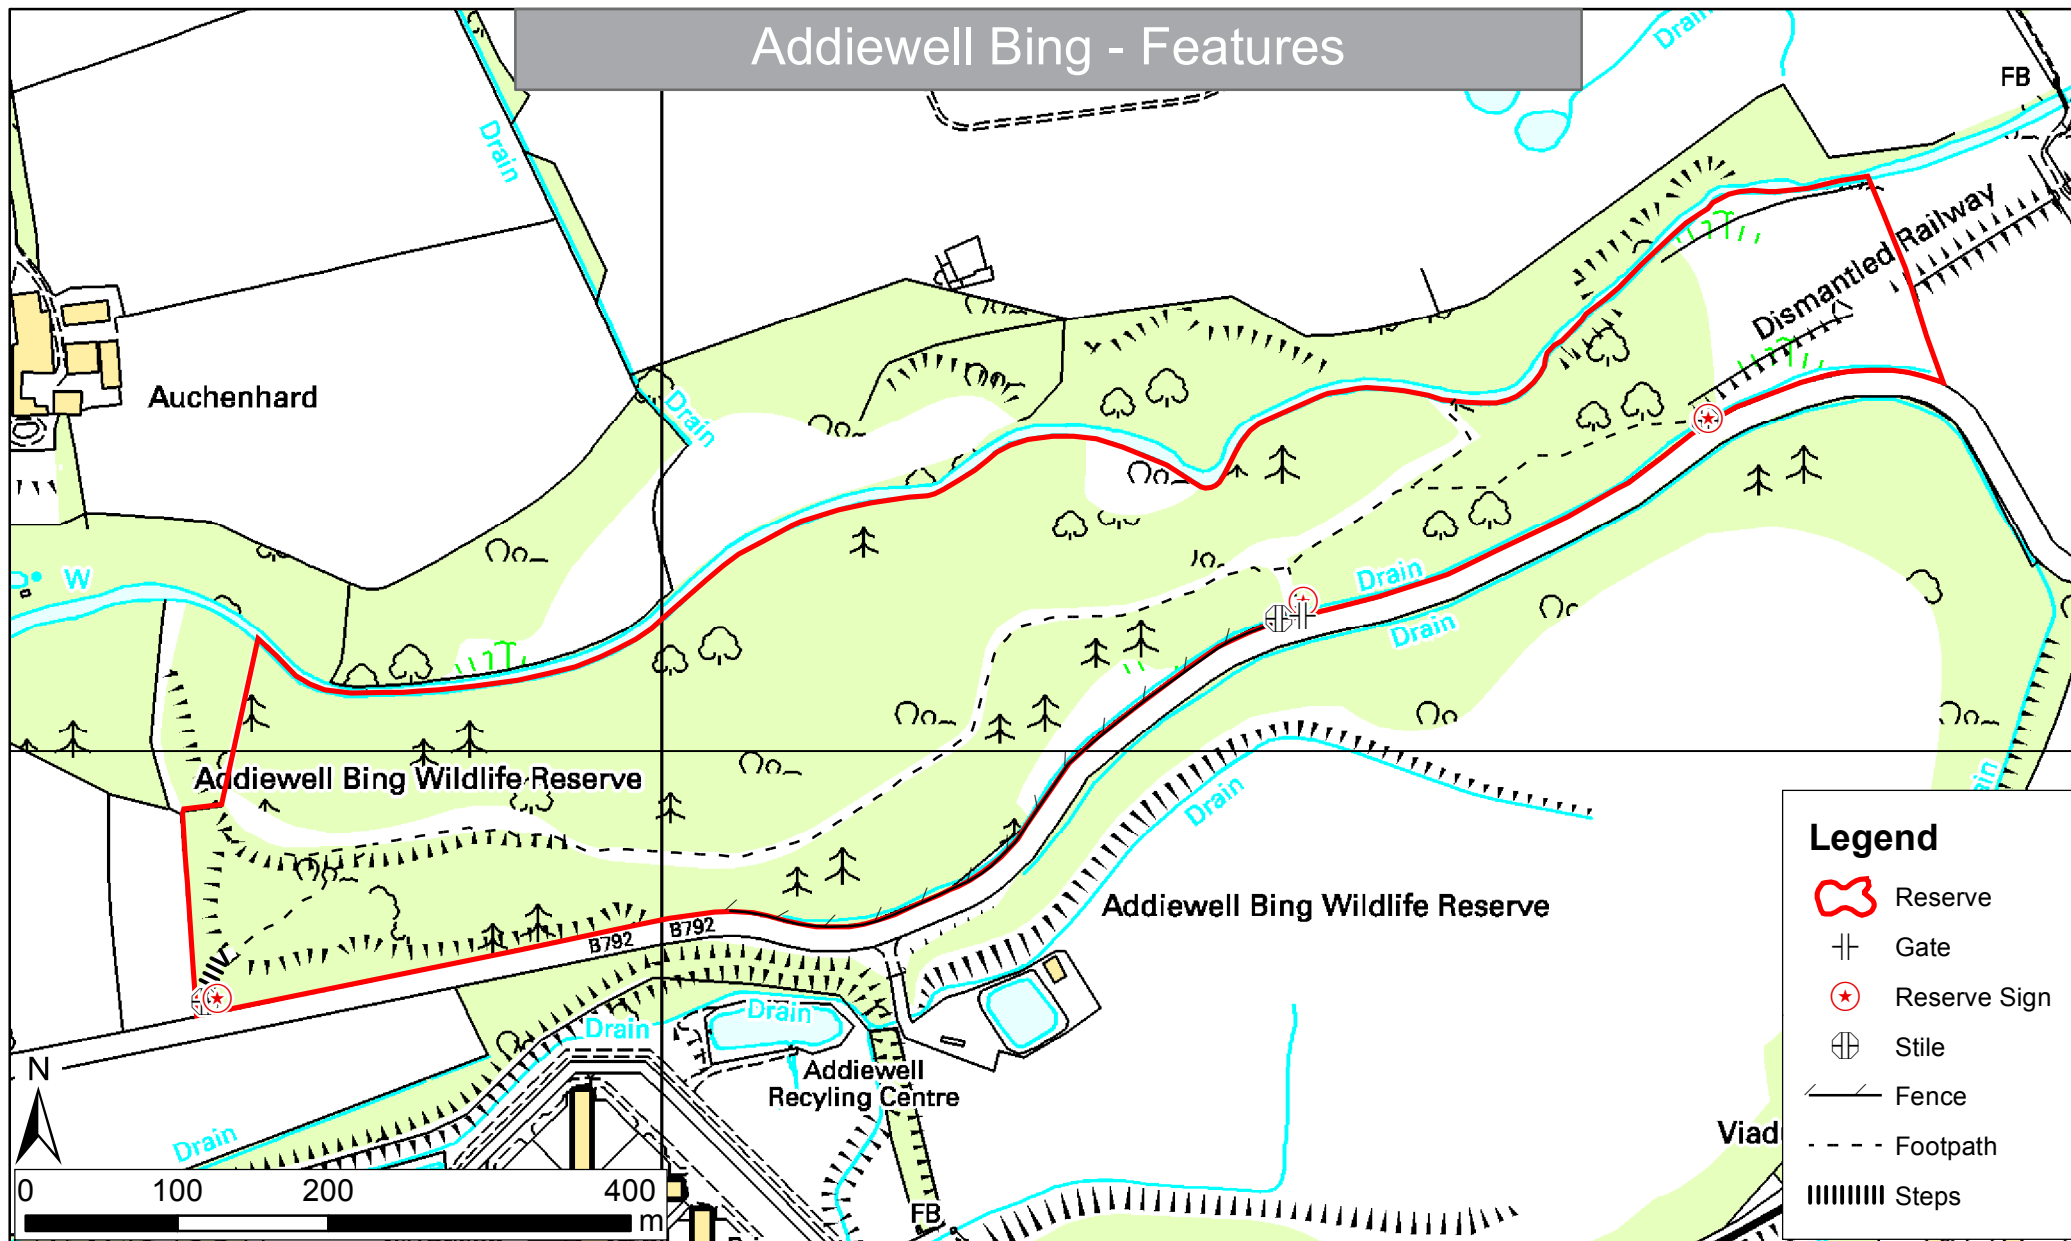

# Addiewell Bing - Features

**Legend**

- Reserve
- Gate
- Reserve Sign
- Stile
- Fence
- Footpath
- Steps

Scottish Wildlife Trust  
 Harbourside House  
 110 Commercial Street  
 Edinburgh, EH6 6NF

© Crown copyright 2013. All rights reserved.  
 Ordnance Survey Licence No: 100028223  
 Central Grid Reference: NT003631  
 Reserve Manager: Julian Warman  
 Region: West Lothian  
 Scale: 1:5,000