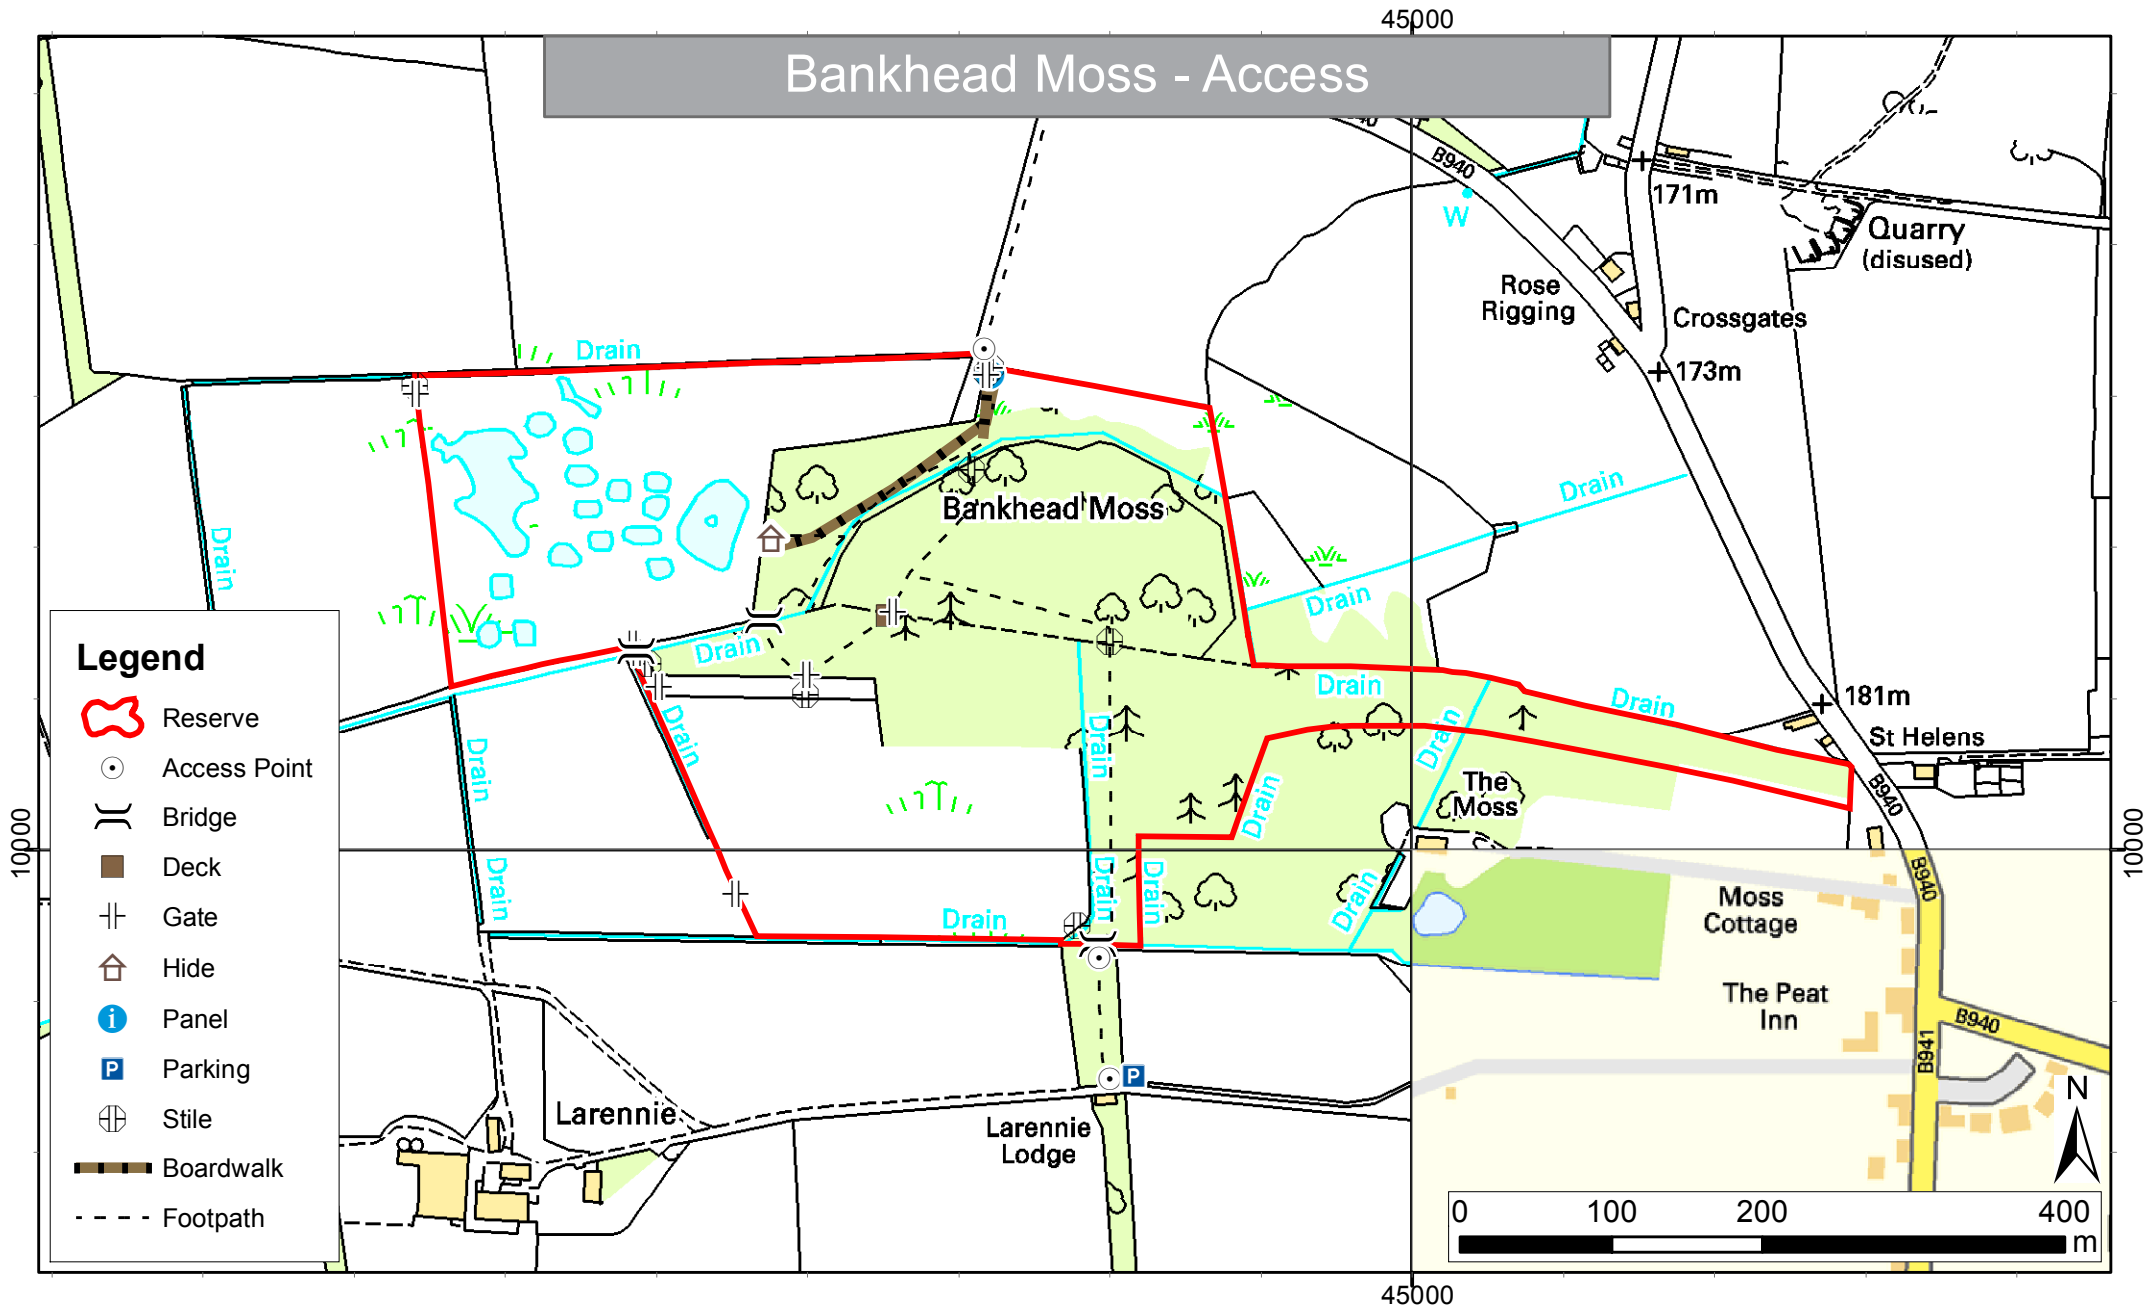

# Bankhead Moss - Access

Scottish Wildlife Trust  
 HQ Harbourside House  
 110 Commercial Street  
 Edinburgh, EH6 6NF

© Crown copyright 2013. All rights reserved.  
 Ordnance Survey Licence No: 100028223  
 Central Grid Reference: NO447103  
 Reserve Manager: Rory Sandison  
 Region: East Central  
 Scale: 1:5,000