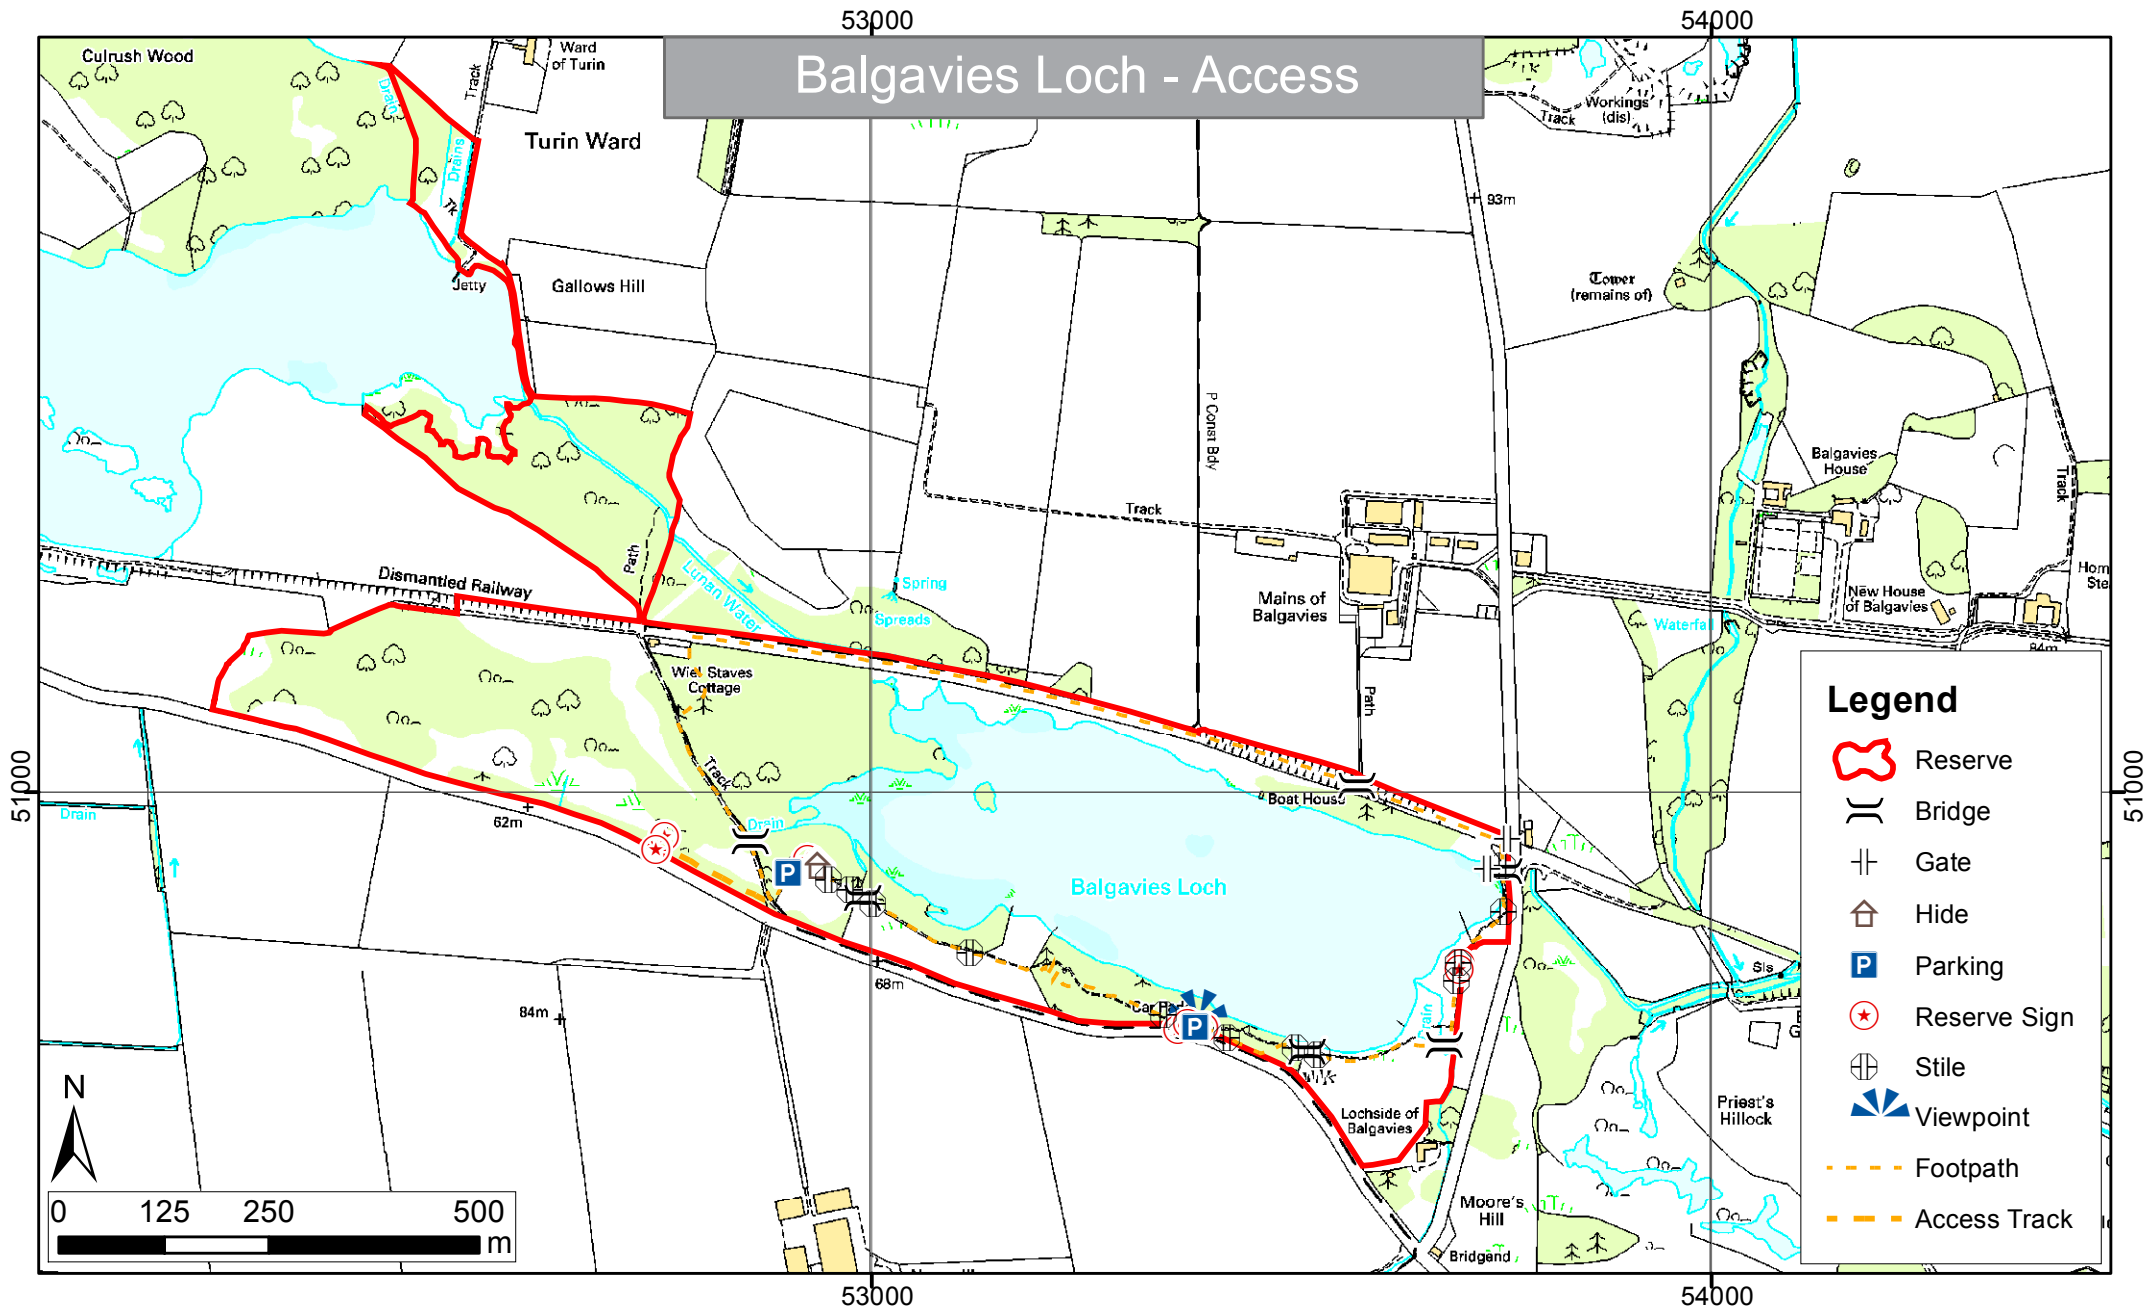

# Balgavies Loch - Access

Scottish Wildlife Trust  
 HQ Harbourside House  
 110 Commercial Street  
 Edinburgh, EH6 6NF

© Crown copyright 2013. All rights reserved.  
 Ordnance Survey Licence No: 100028223  
 Central Grid Reference: NO523516  
 Reserve Manager: Rab Potter  
 Region: North East  
 Scale: 1:9,000