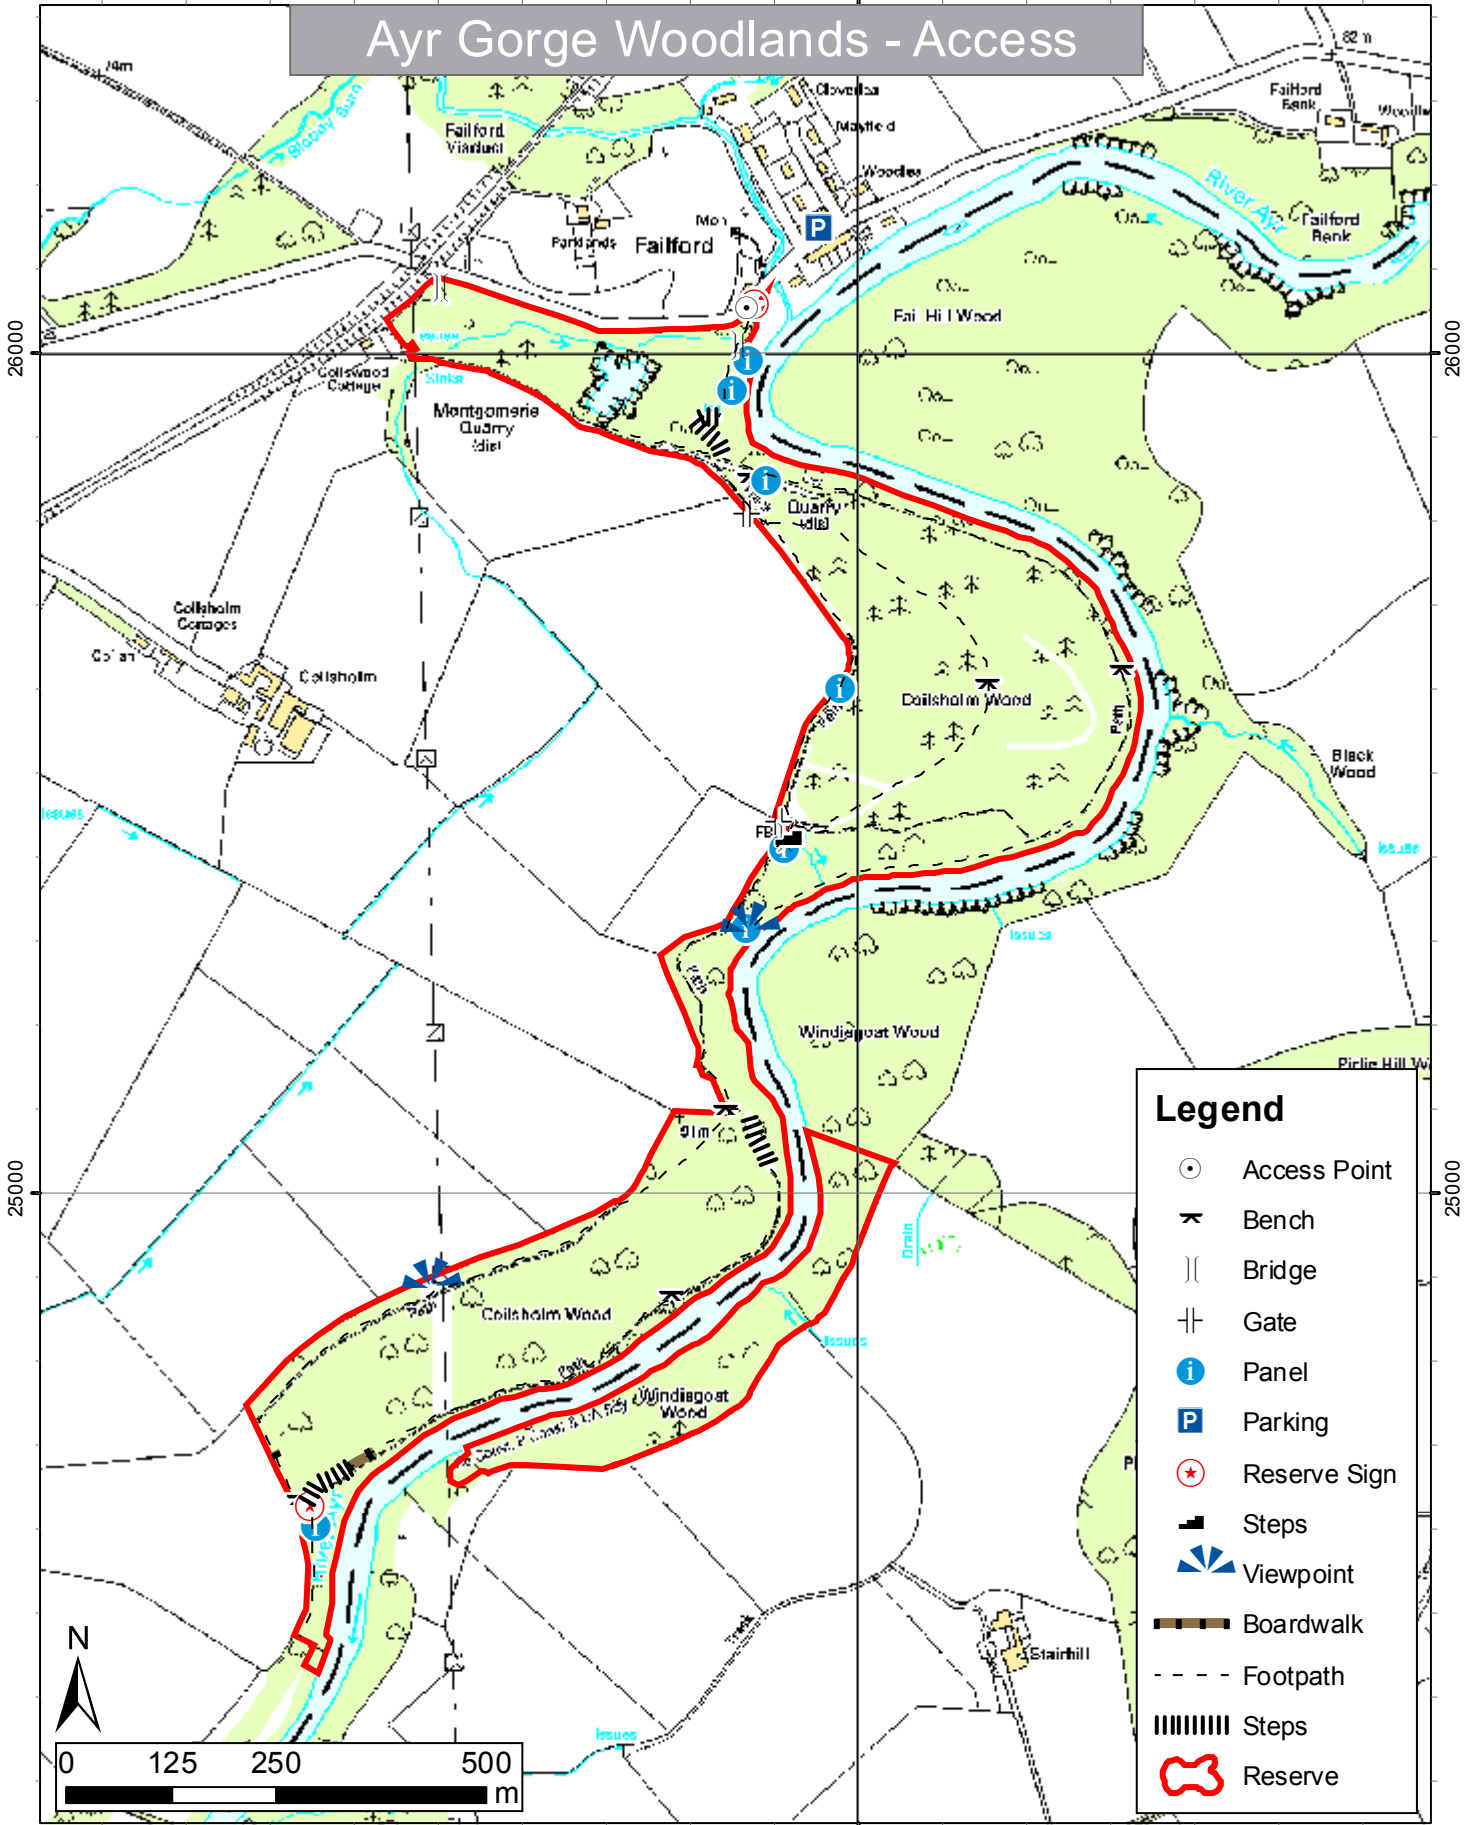

# Ayr Gorge Woodlands - Access

Scottish Wildlife Trust  
 HQ Harbourside House  
 110 Commercial Street  
 Edinburgh, EH6 6NF

© Crown copyright 2013. All rights reserved.  
 Ordnance Survey Licence No: 100028223  
 Central Grid Reference: NS457249  
 Reserve Manager: Gill Smart  
 Region: South West  
 Scale: 1:9,000

**Scottish  
 Wildlife  
 Trust**