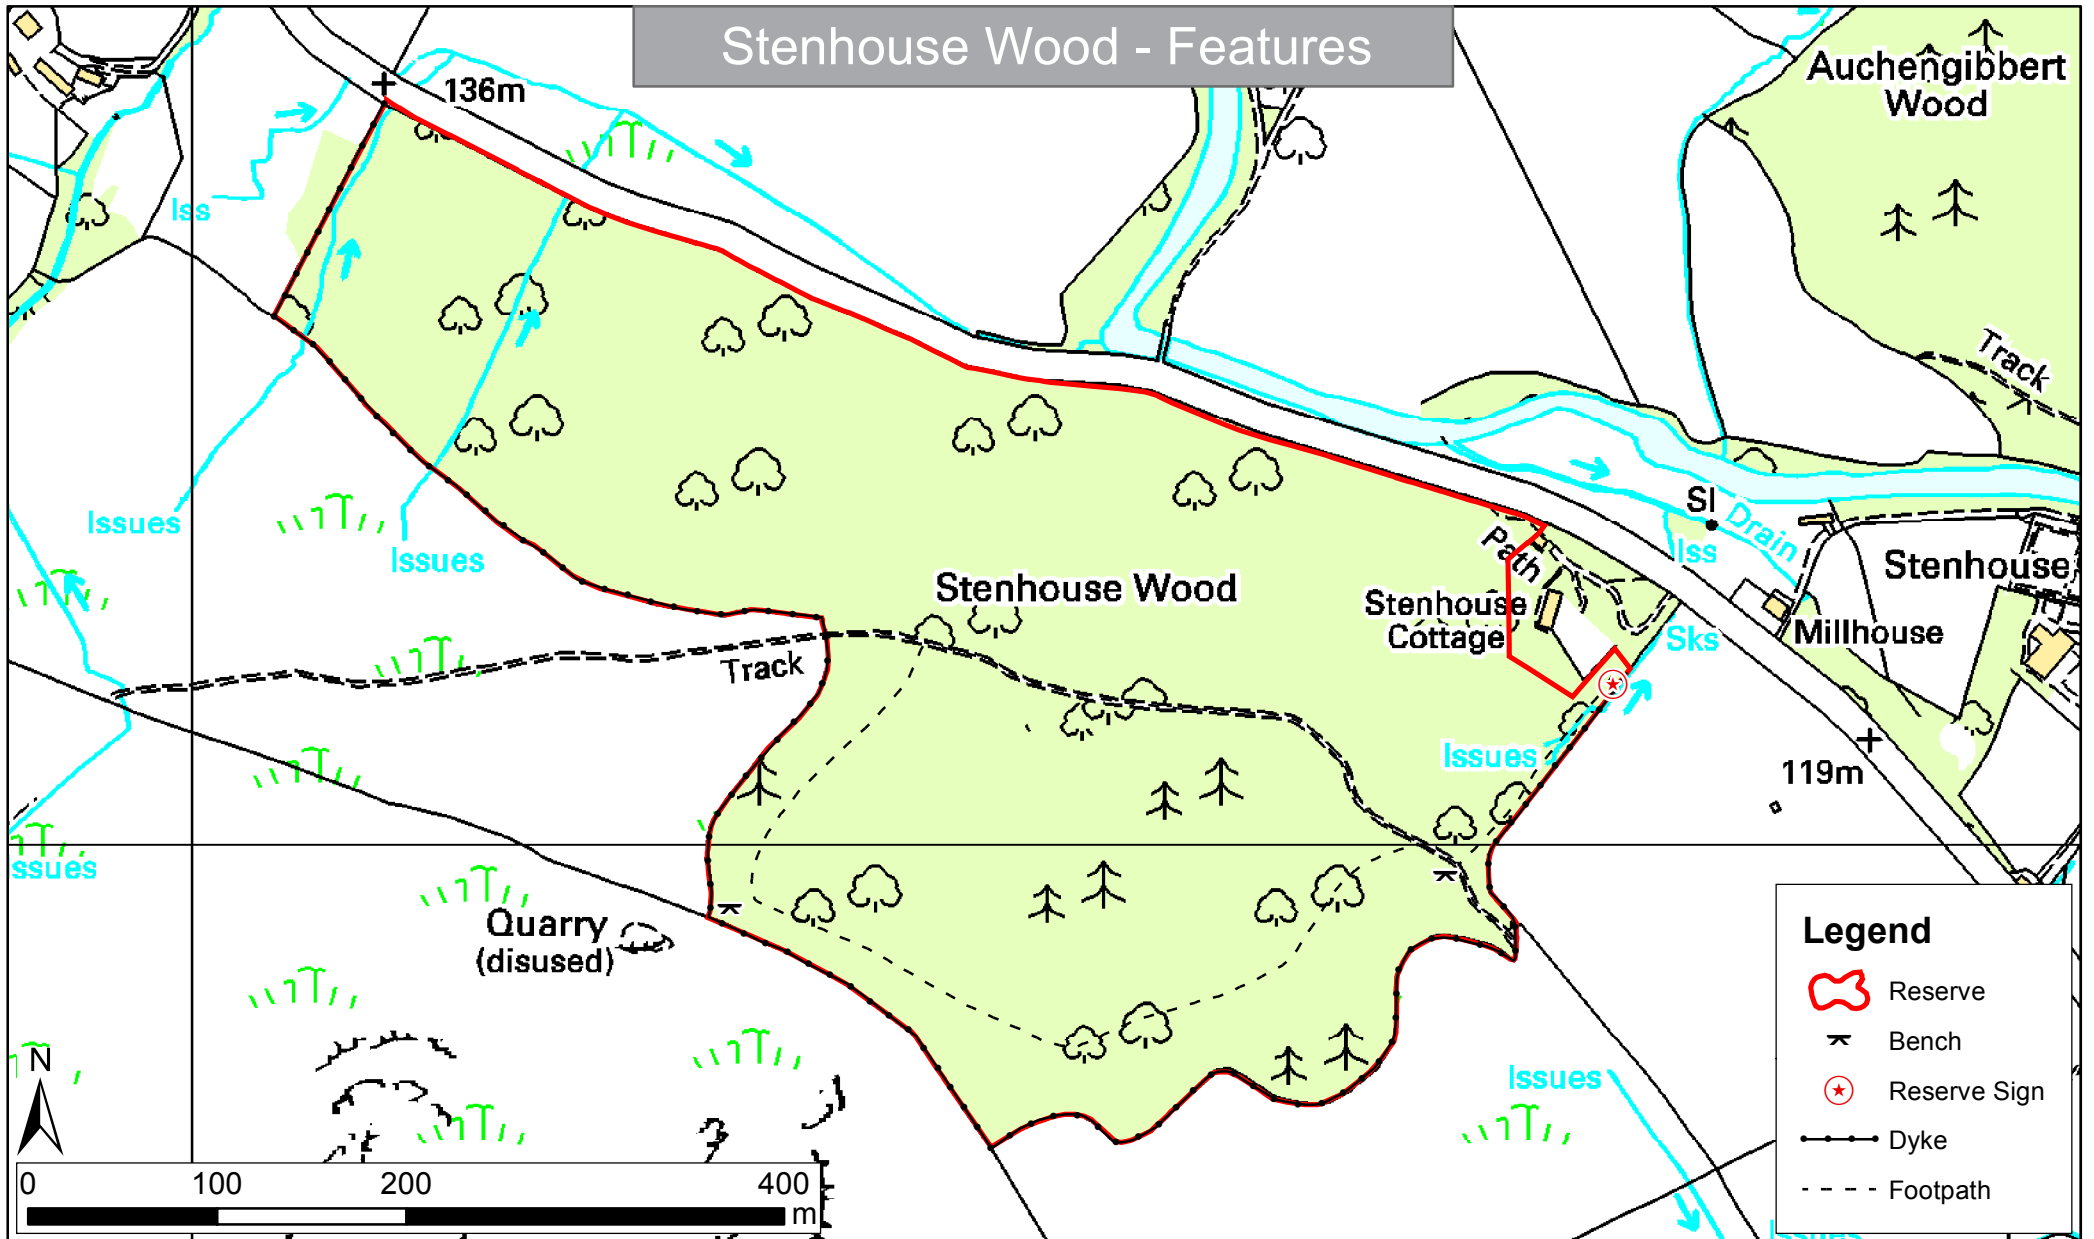

Stenhouse Wood - Features

Legend

- Reserve
- Bench
- Reserve Sign
- Dyke
- Footpath

Scottish Wildlife Trust
 Harbourside House
 110 Commercial Street
 Edinburgh, EH6 6NF

© Crown copyright 2013. All rights reserved.
 Ordnance Survey Licence No: 100028223
 Central Grid Reference: NX795930
 Reserve Manager: Stephen Blow
 Region: Dumfries & Galloway
 Scale: 1:4,000