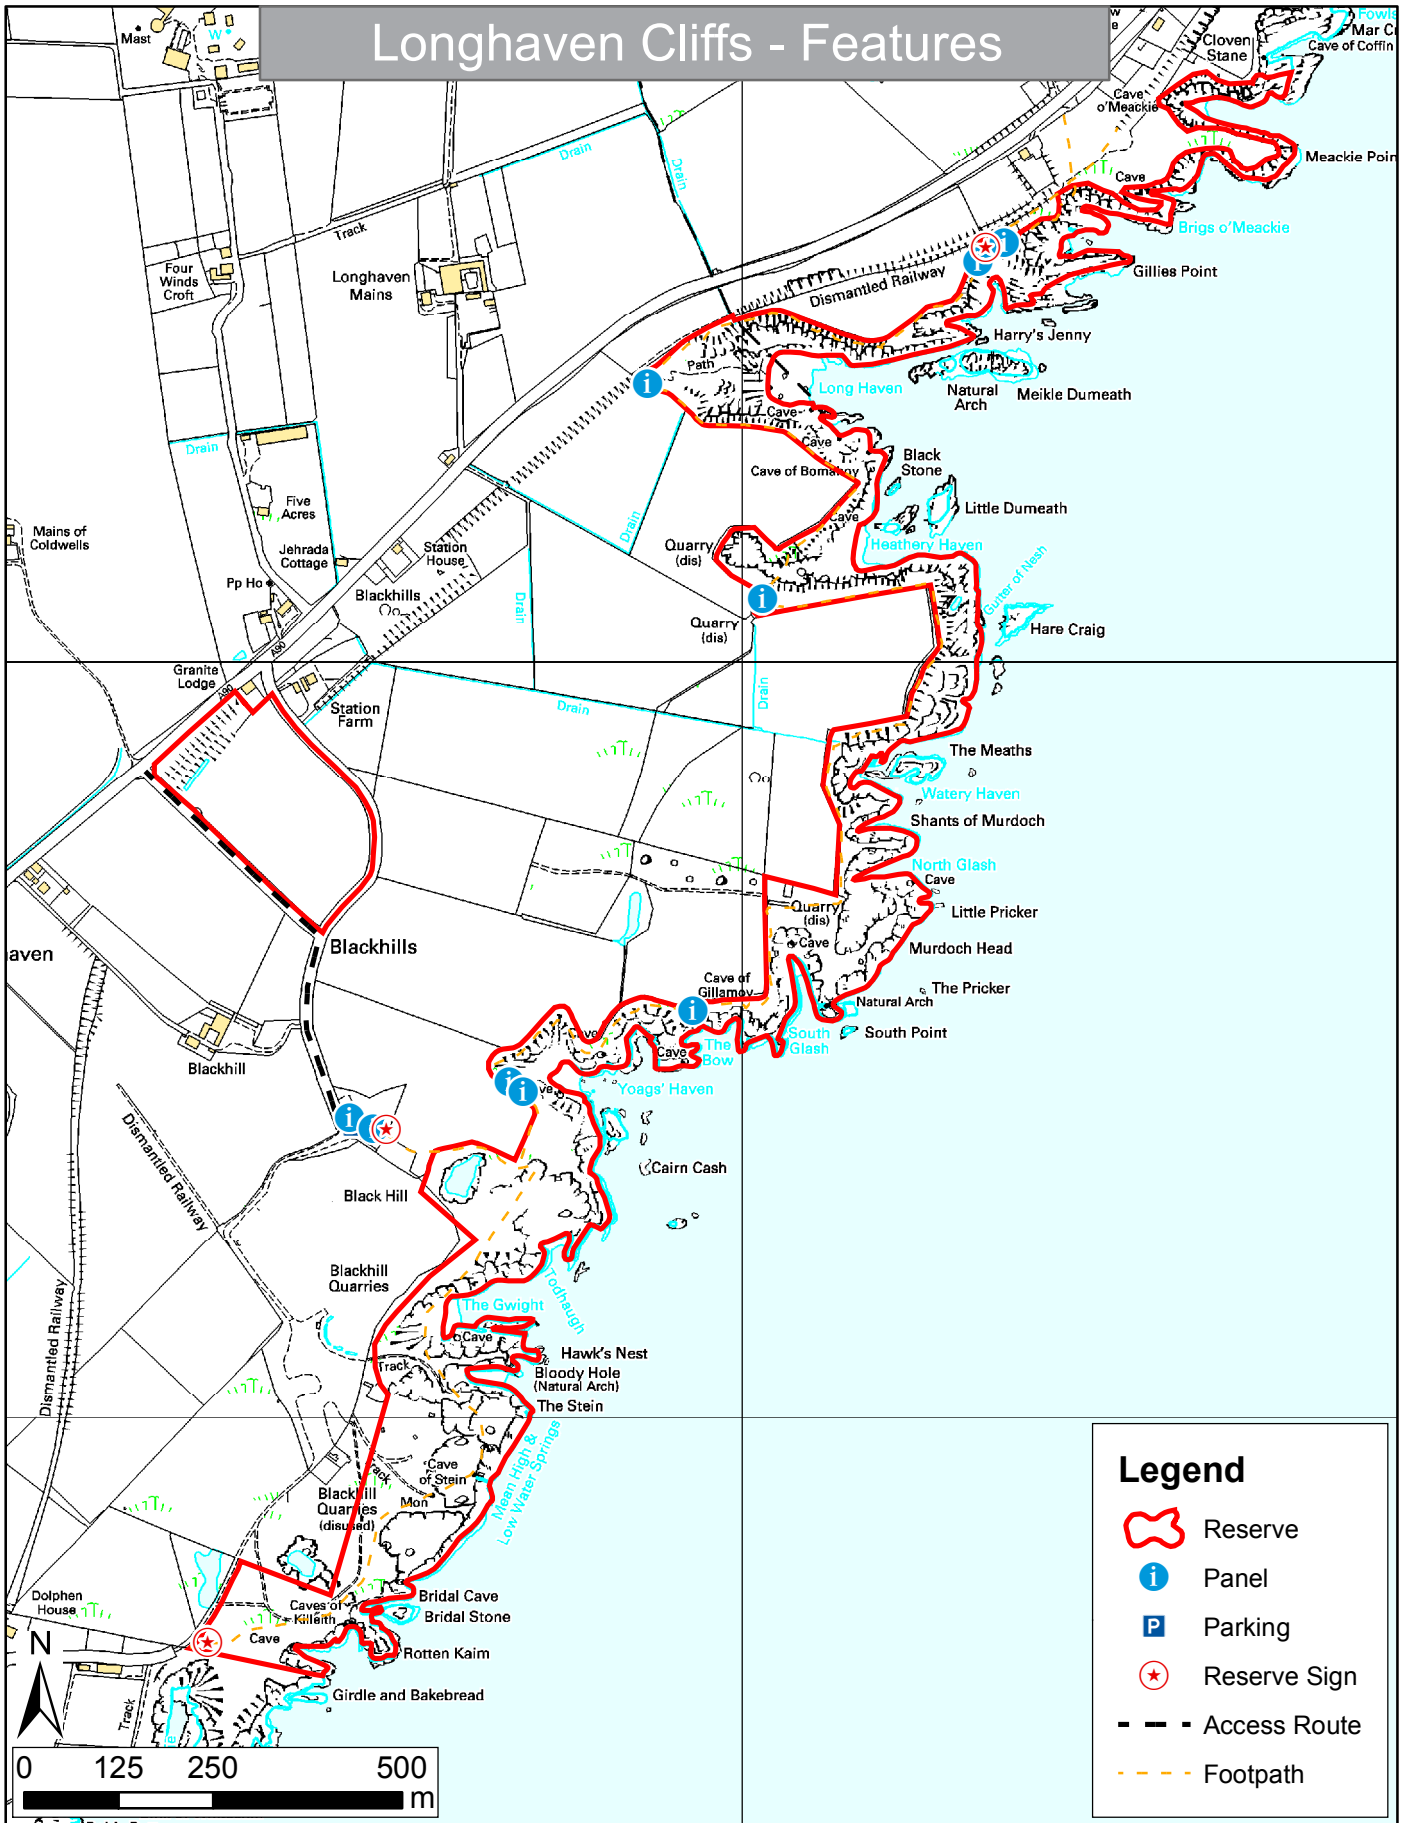

Longhaven Cliffs - Features

Scottish Wildlife Trust
 Harbourside House
 110 Commercial Street
 Edinburgh, EH6 6NF

© Crown copyright 2013. All rights reserved.
 Ordnance Survey Licence No: 100028223
 Central Grid Reference: NK116394
 Reserve Manager: Rab Potter
 Region: Aberdeenshire
 Scale: 1:10,000

**Scottish
 Wildlife
 Trust**