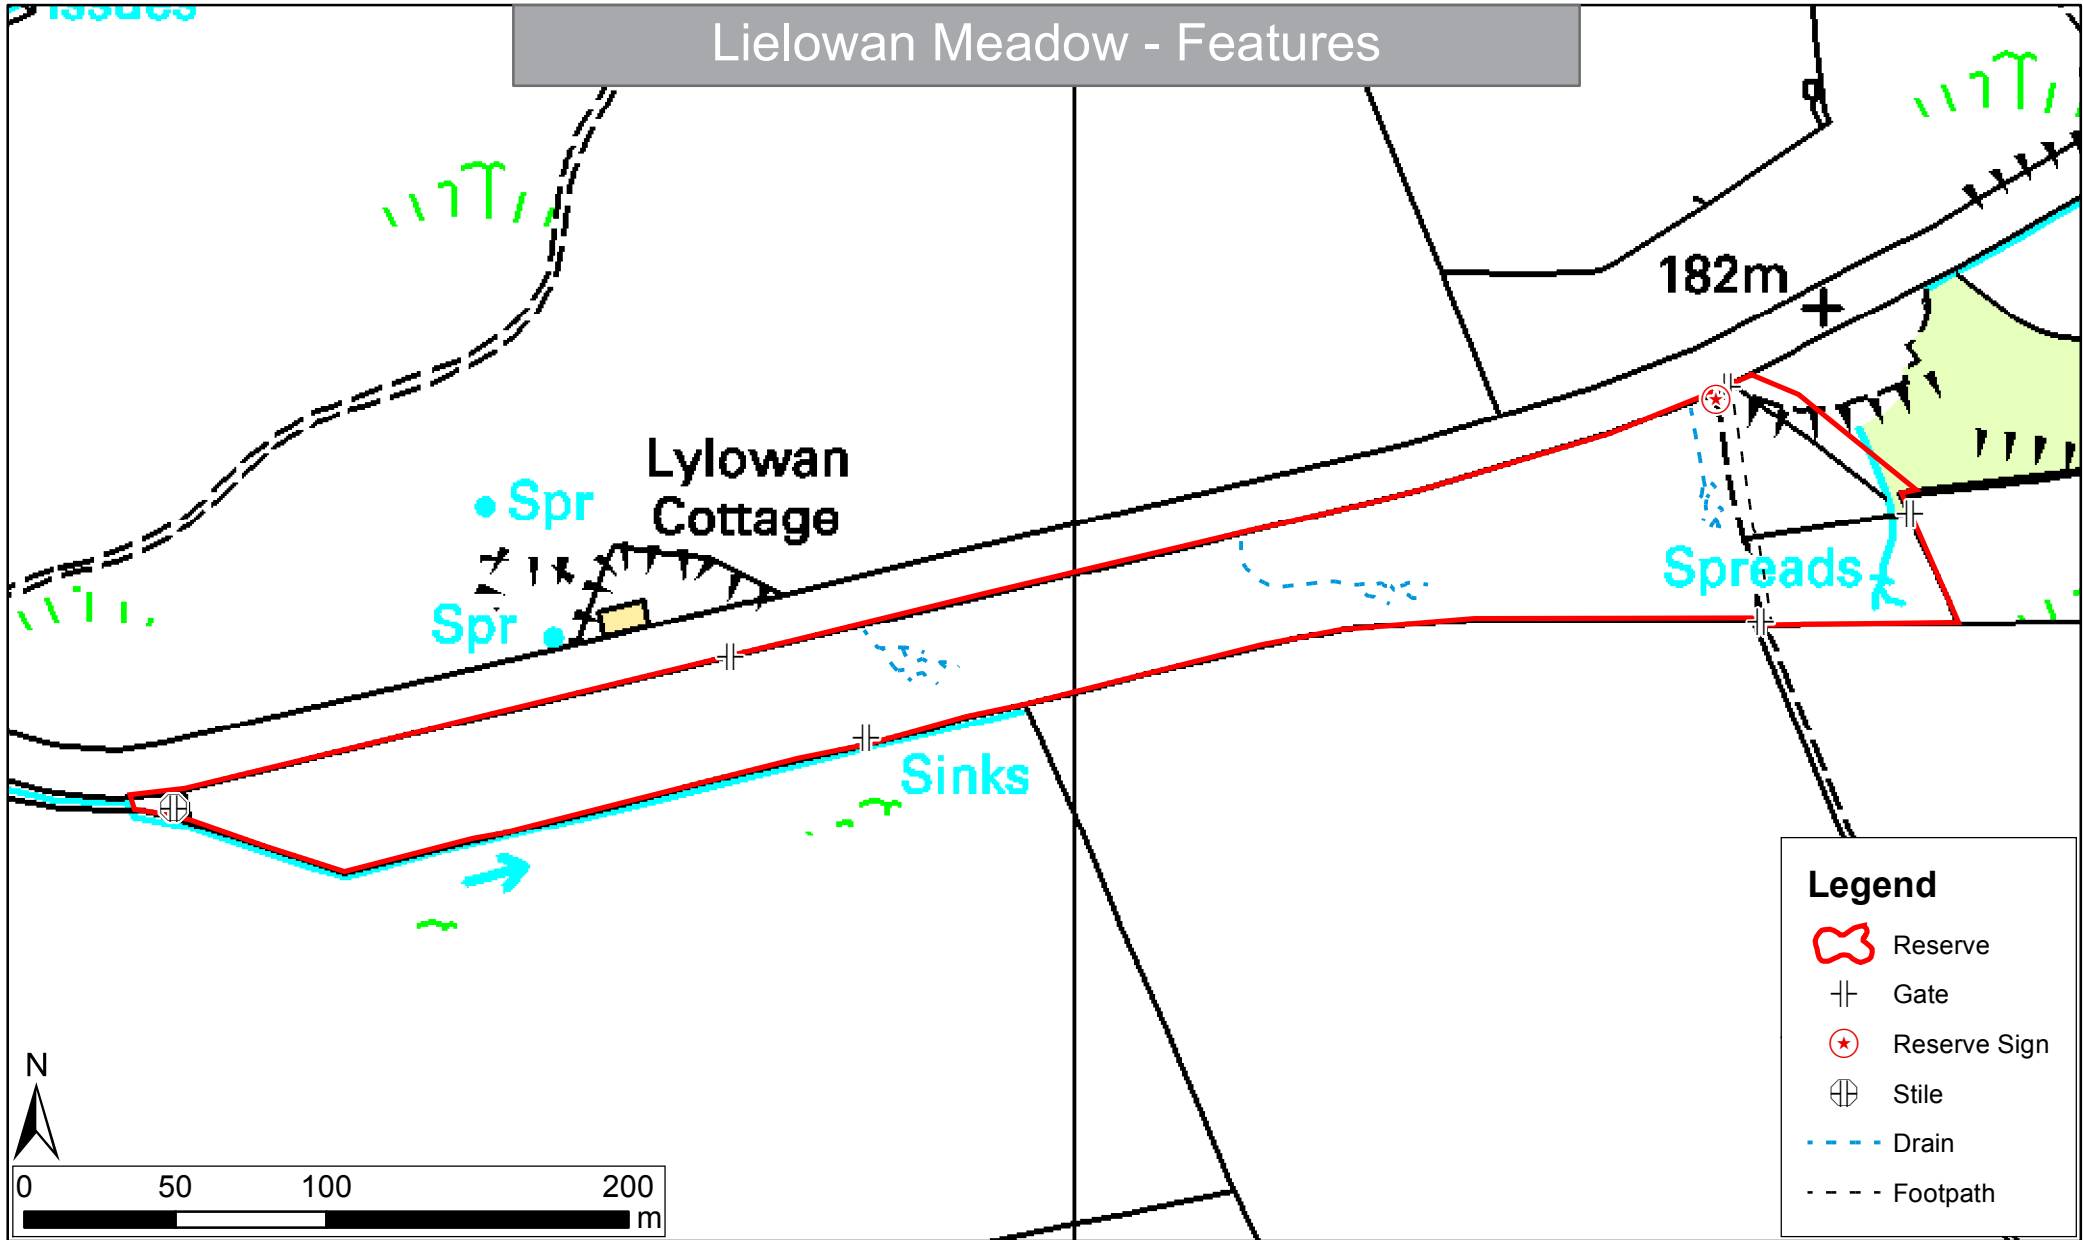

Lielowan Meadow - Features

Legend

- Reserve
- Gate
- Reserve Sign
- Stile
- Drain
- Footpath

Scottish Wildlife Trust
Harbourside House
110 Commercial Street
Edinburgh, EH6 6NF

© Crown copyright 2013. All rights reserved.
Ordnance Survey Licence No: 100028223
Central Grid Reference: NT090926
Reserve Manager: Rory Sandison
Region: Fife
Scale: 1:2,500