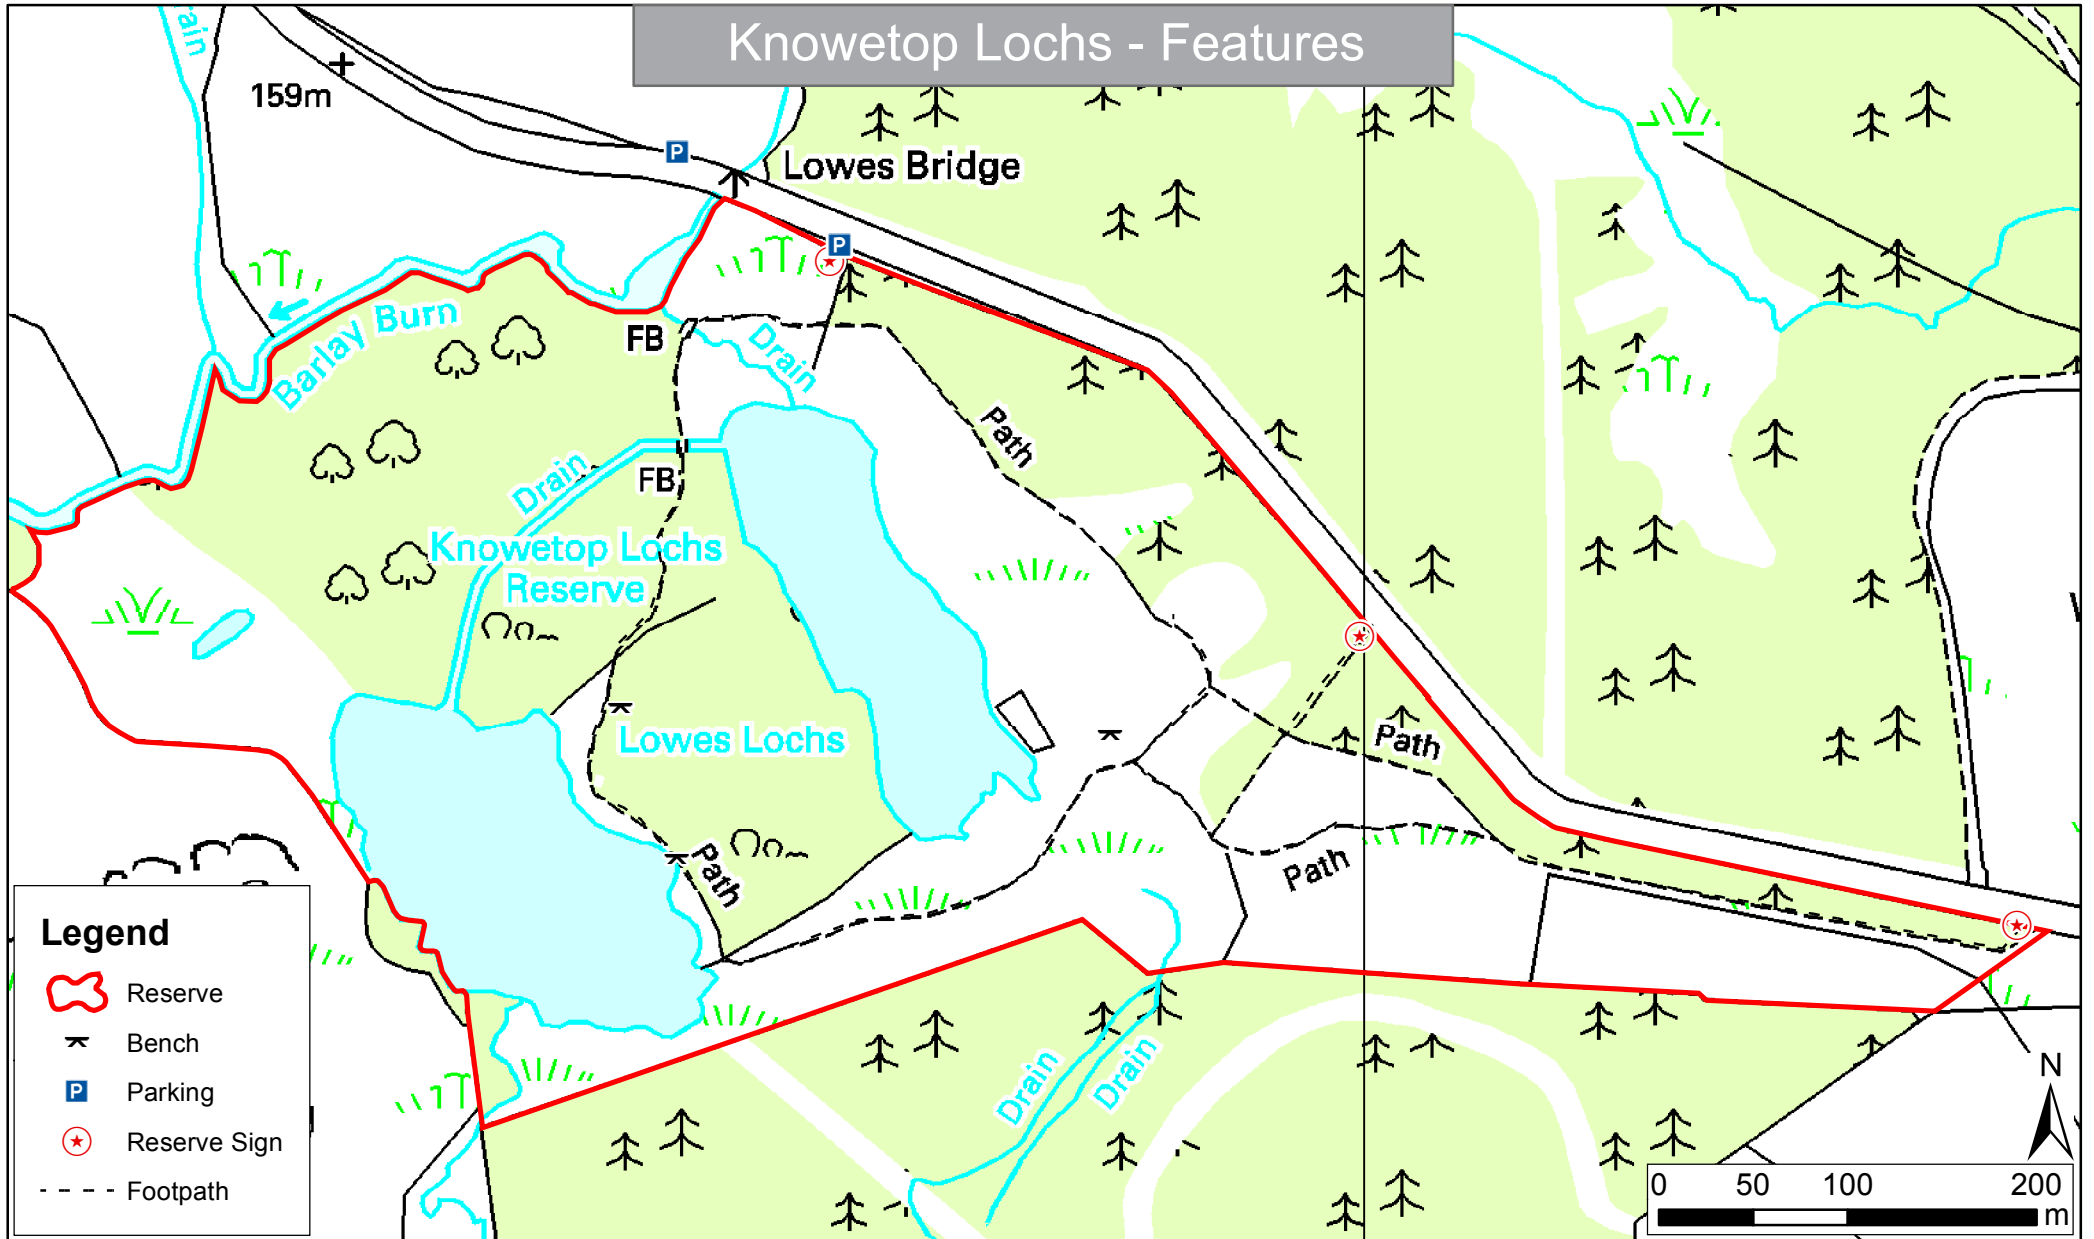

# Knowetop Lochs - Features

## Legend

-  Reserve
-  Bench
-  Parking
-  Reserve Sign
-  Footpath

Scottish Wildlife Trust  
 Harbourside House  
 110 Commercial Street  
 Edinburgh, EH6 6NF

© Crown copyright 2013. All rights reserved.  
 Ordnance Survey Licence No: 100028223  
 Central Grid Reference: NX706786  
 Reserve Manager: Stephen Blow  
 Region: Dumfries & Galloway  
 Scale: 1:4,000