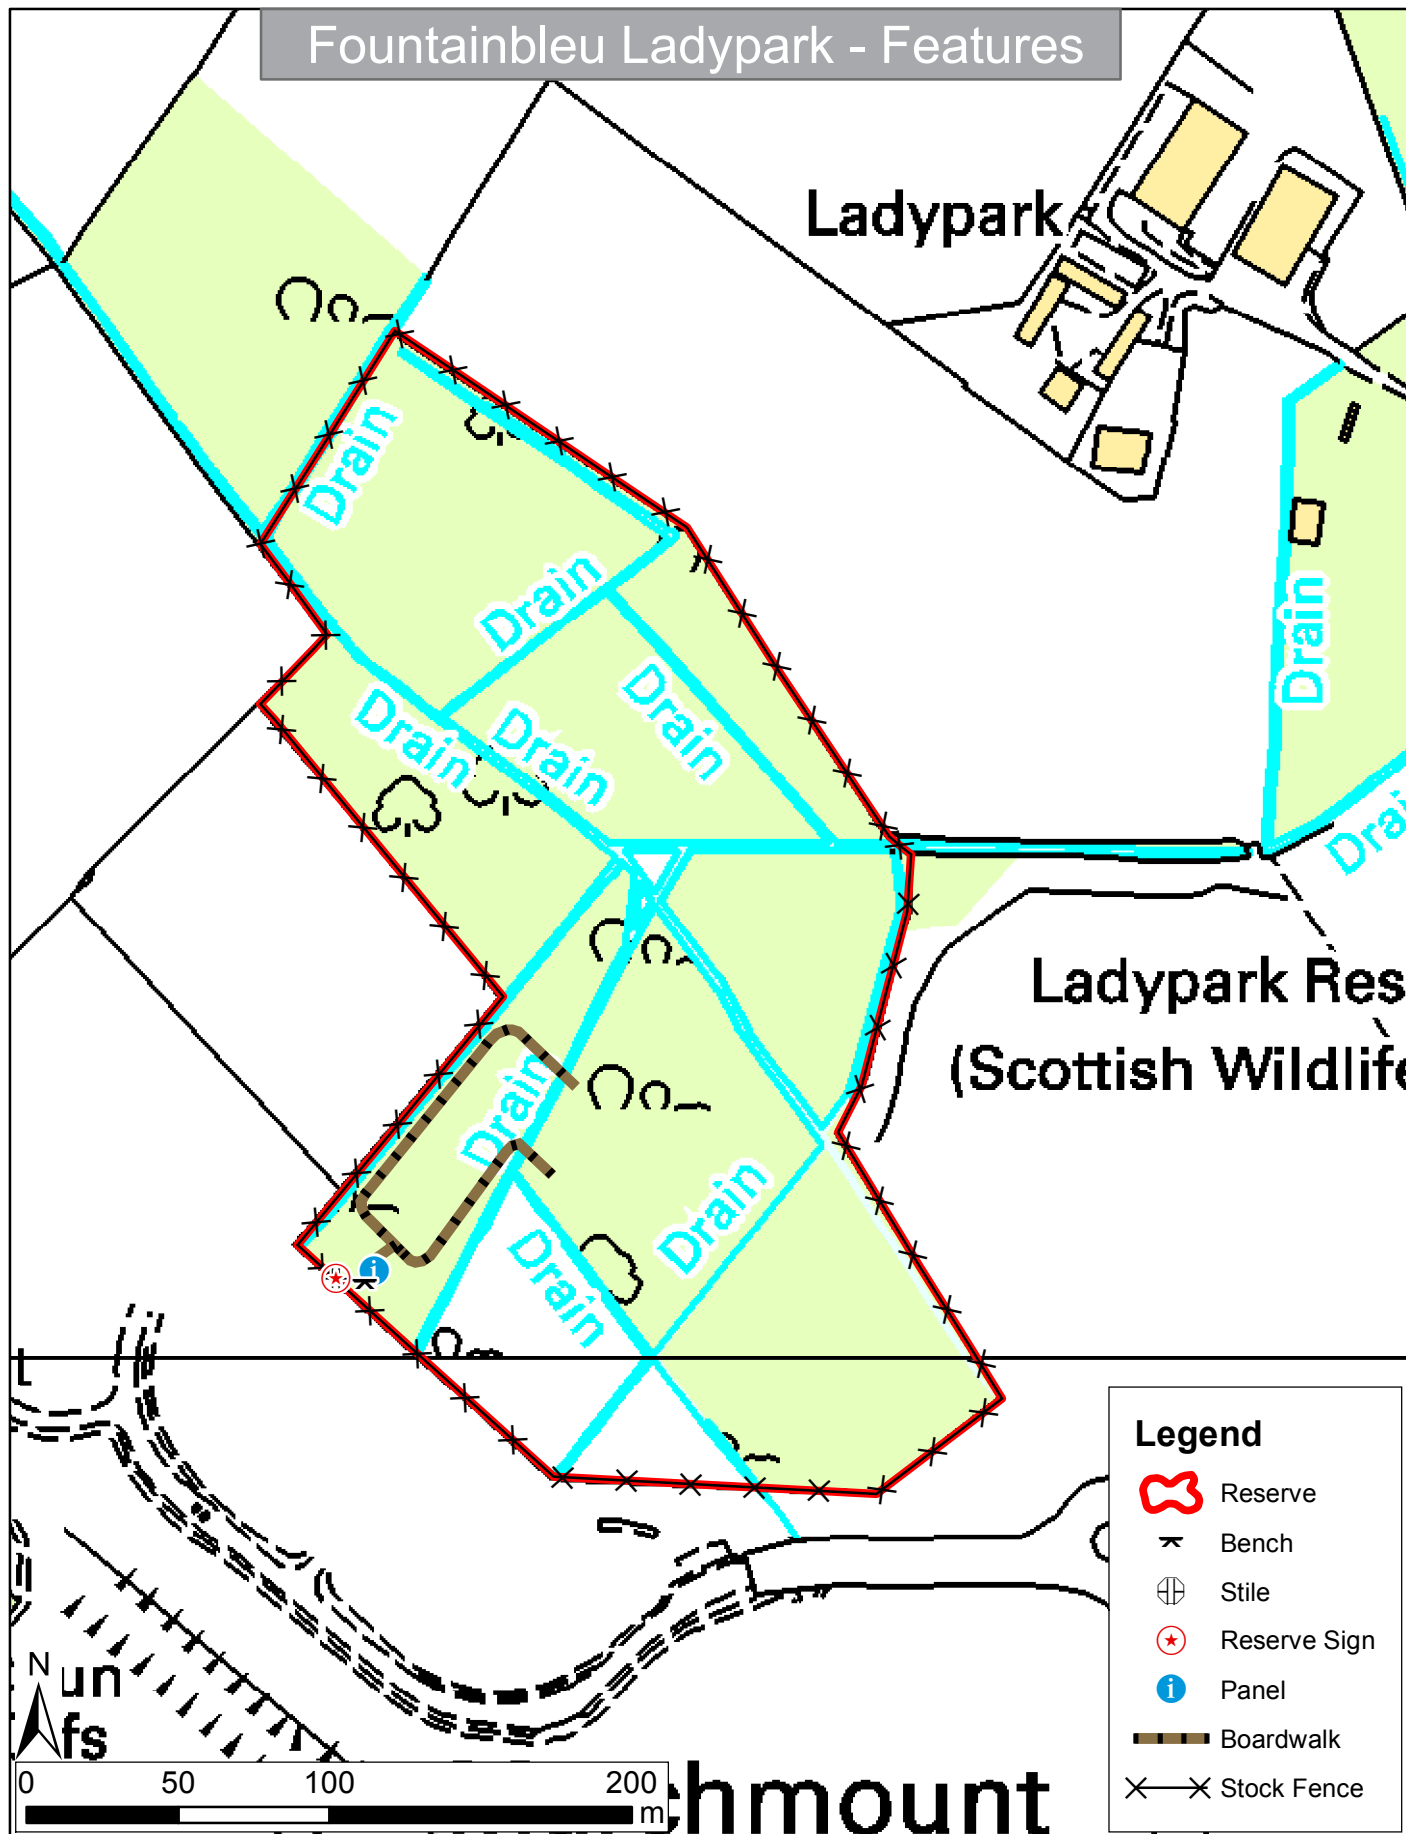

# Fountainbleu Ladypark - Features

**Legend**

-  Reserve
-  Bench
-  Stile
-  Reserve Sign
-  Panel
-  Boardwalk
-  Stock Fence

Scottish Wildlife Trust  
 Harbourside House  
 110 Commercial Street  
 Edinburgh, EH6 6NF

© Crown copyright 2013. All rights reserved.  
 Ordnance Survey Licence No: 100028223  
 Central Grid Reference: NX986772  
 Reserve Manager: Stephen Blow  
 Region: Dumfries & Galloway  
 Scale: 1:2,500

**Scottish  
 Wildlife  
 Trust**