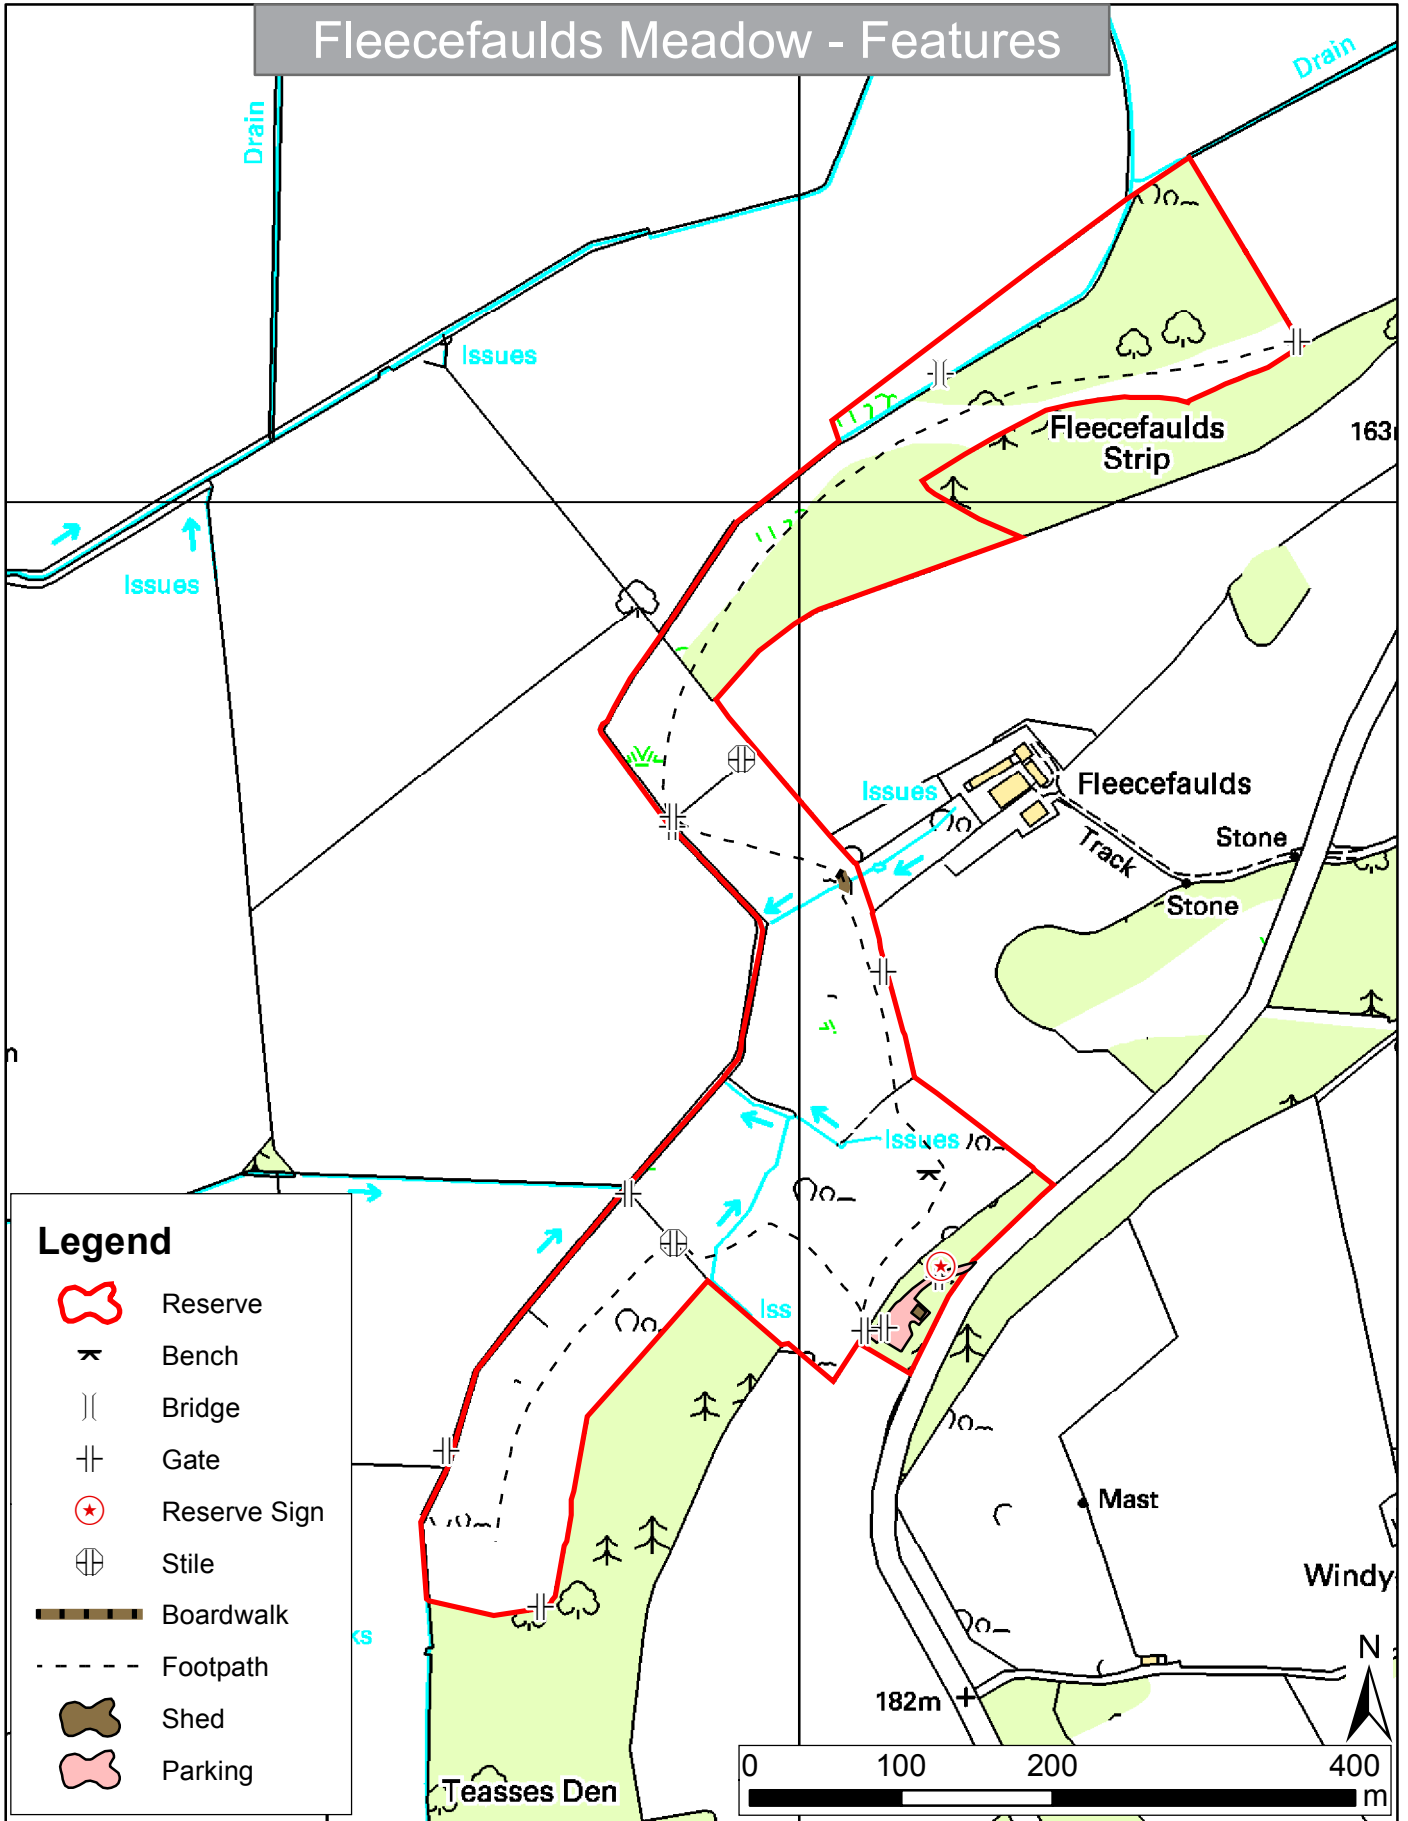

# Fleecefaulds Meadow - Features

Scottish Wildlife Trust  
 Harbourside House  
 110 Commercial Street  
 Edinburgh, EH6 6NF

© Crown copyright 2013. All rights reserved.  
 Ordnance Survey Licence No: 100028223  
 Central Grid Reference: NO401088  
 Reserve Manager: Rory Sandison  
 Region: Fife  
 Scale: 1:5,000

**Scottish  
 Wildlife  
 Trust**