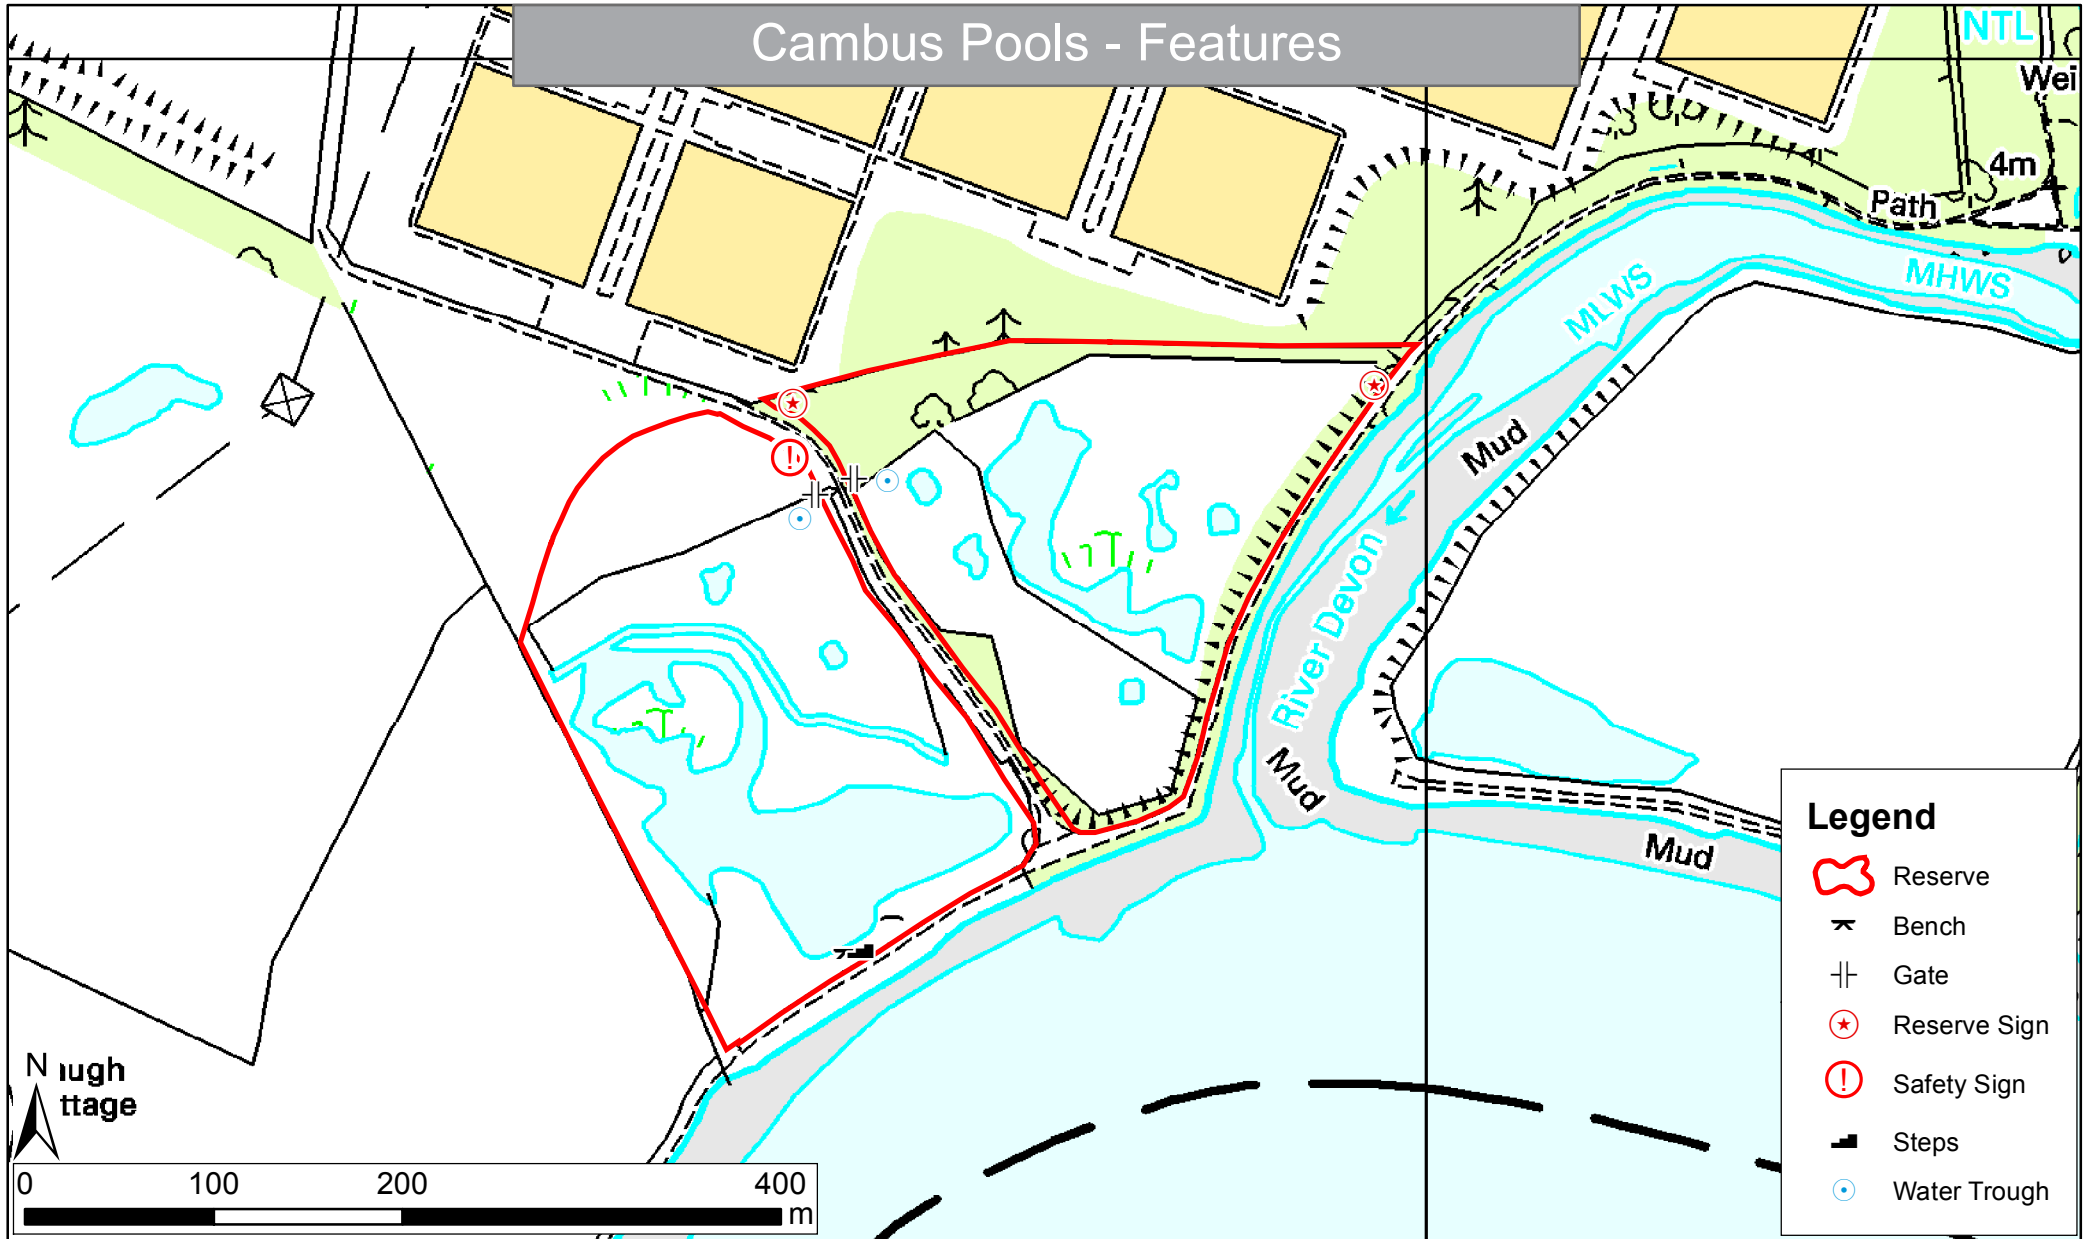

# Cambus Pools - Features

Scottish Wildlife Trust  
Harbourside House  
110 Commercial Street  
Edinburgh, EH6 6NF

© Crown copyright 2013. All rights reserved.  
Ordnance Survey Licence No: 100028223  
Central Grid Reference: NS846937  
Reserve Manager: Rory Sandison  
Region: Clackmannanshire  
Scale: 1:4,000