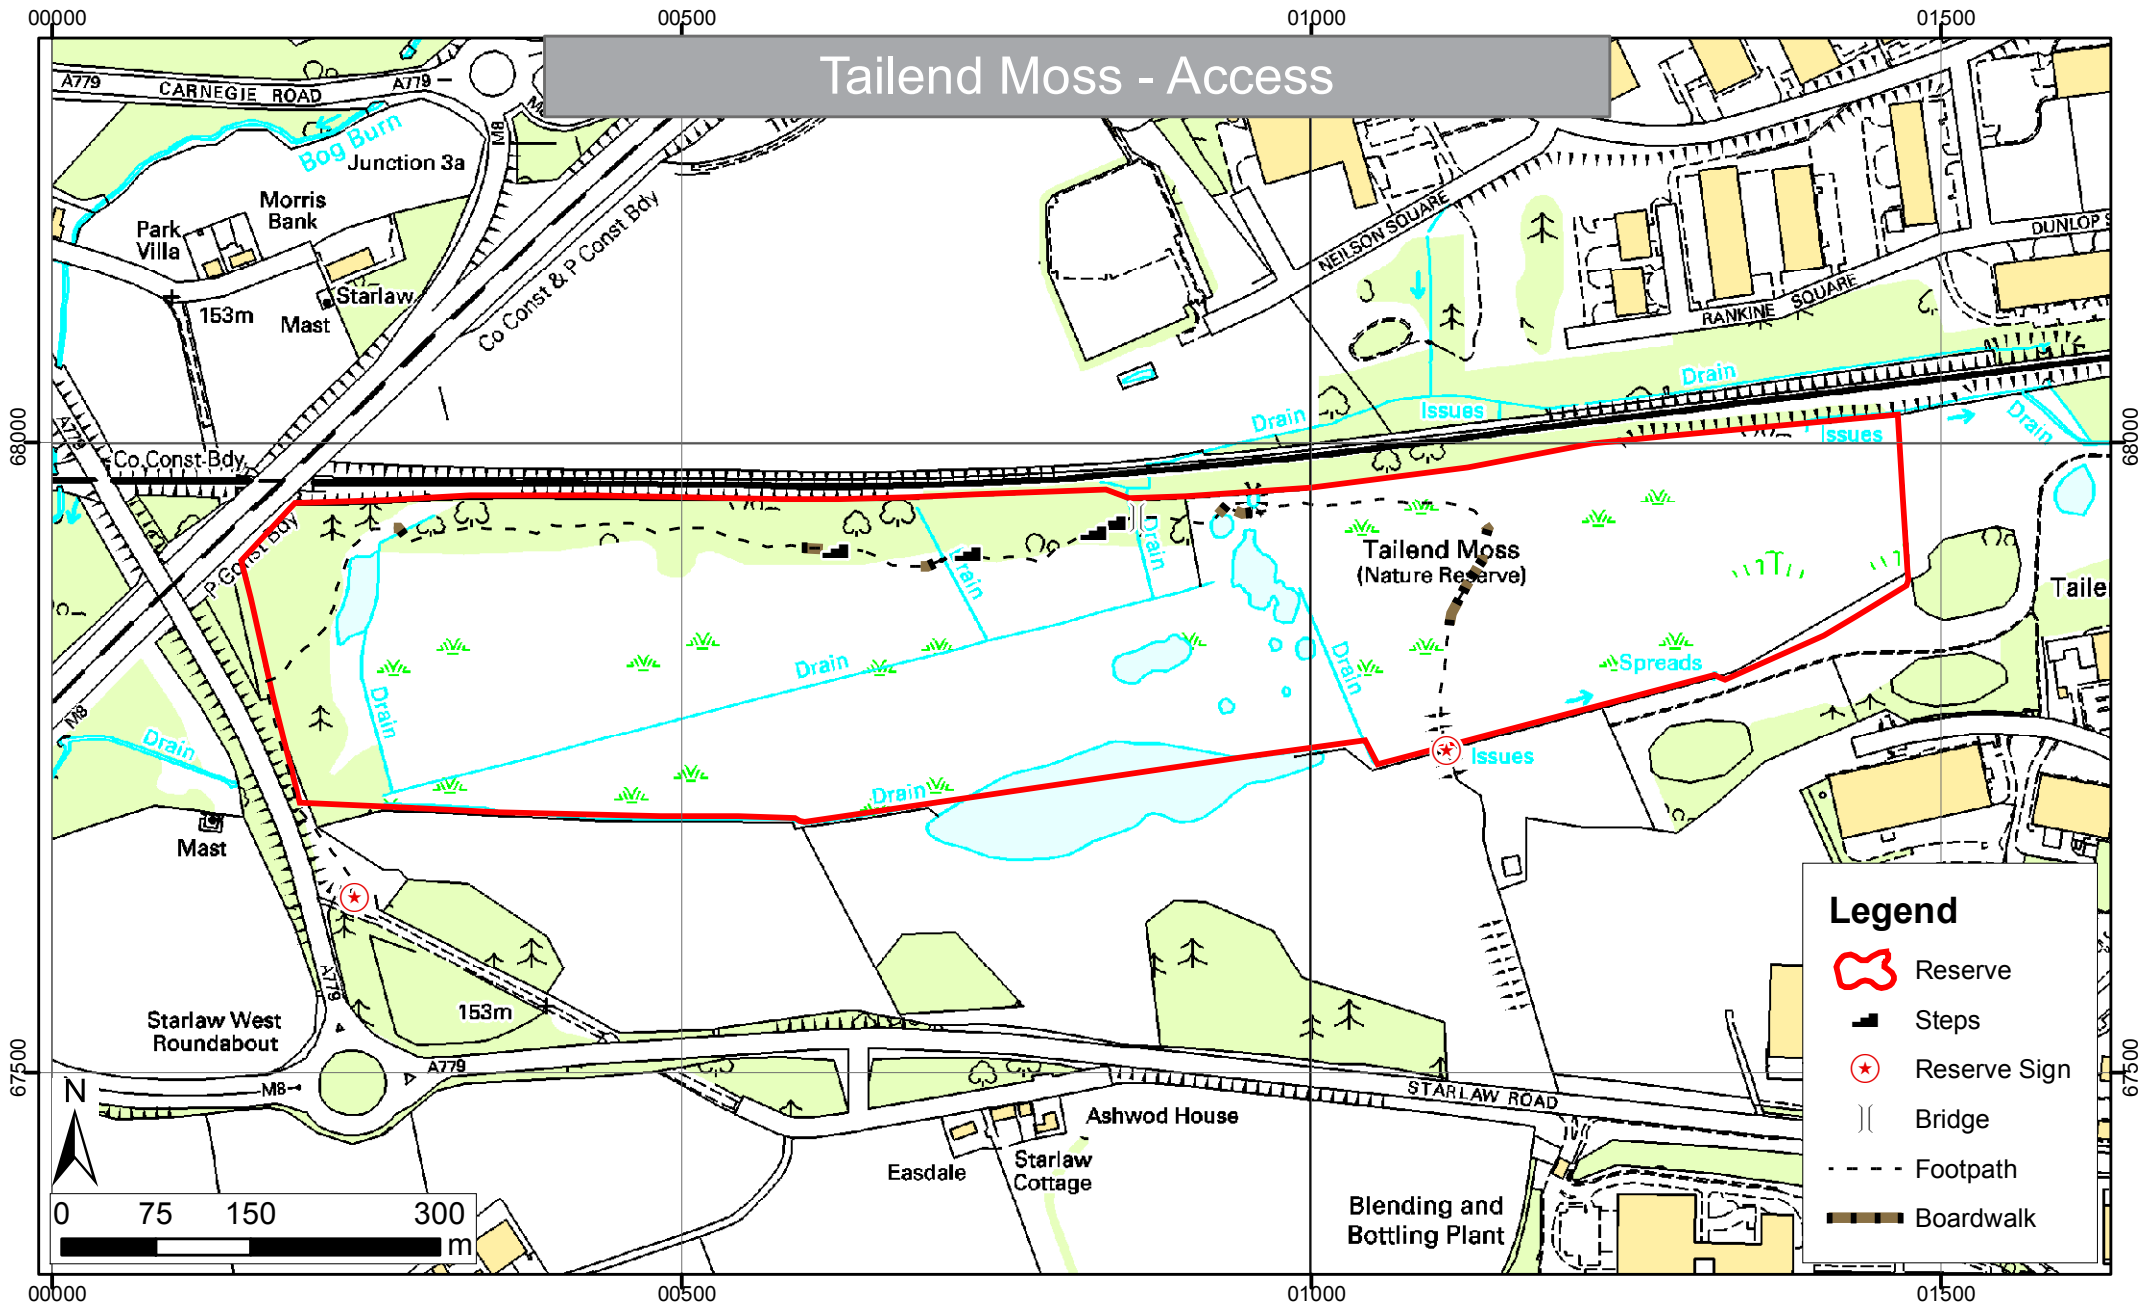

Tailend Moss - Access

Scottish Wildlife Trust
 HQ Harbourside House
 110 Commercial Street
 Edinburgh, EH6 6NF

© Crown copyright 2013. All rights reserved.
 Ordnance Survey Licence No: 100028223
 Central Grid Reference: NT005678
 Reserve Manager: Julian Warman
 Region: South East
 Scale: 1:6,000