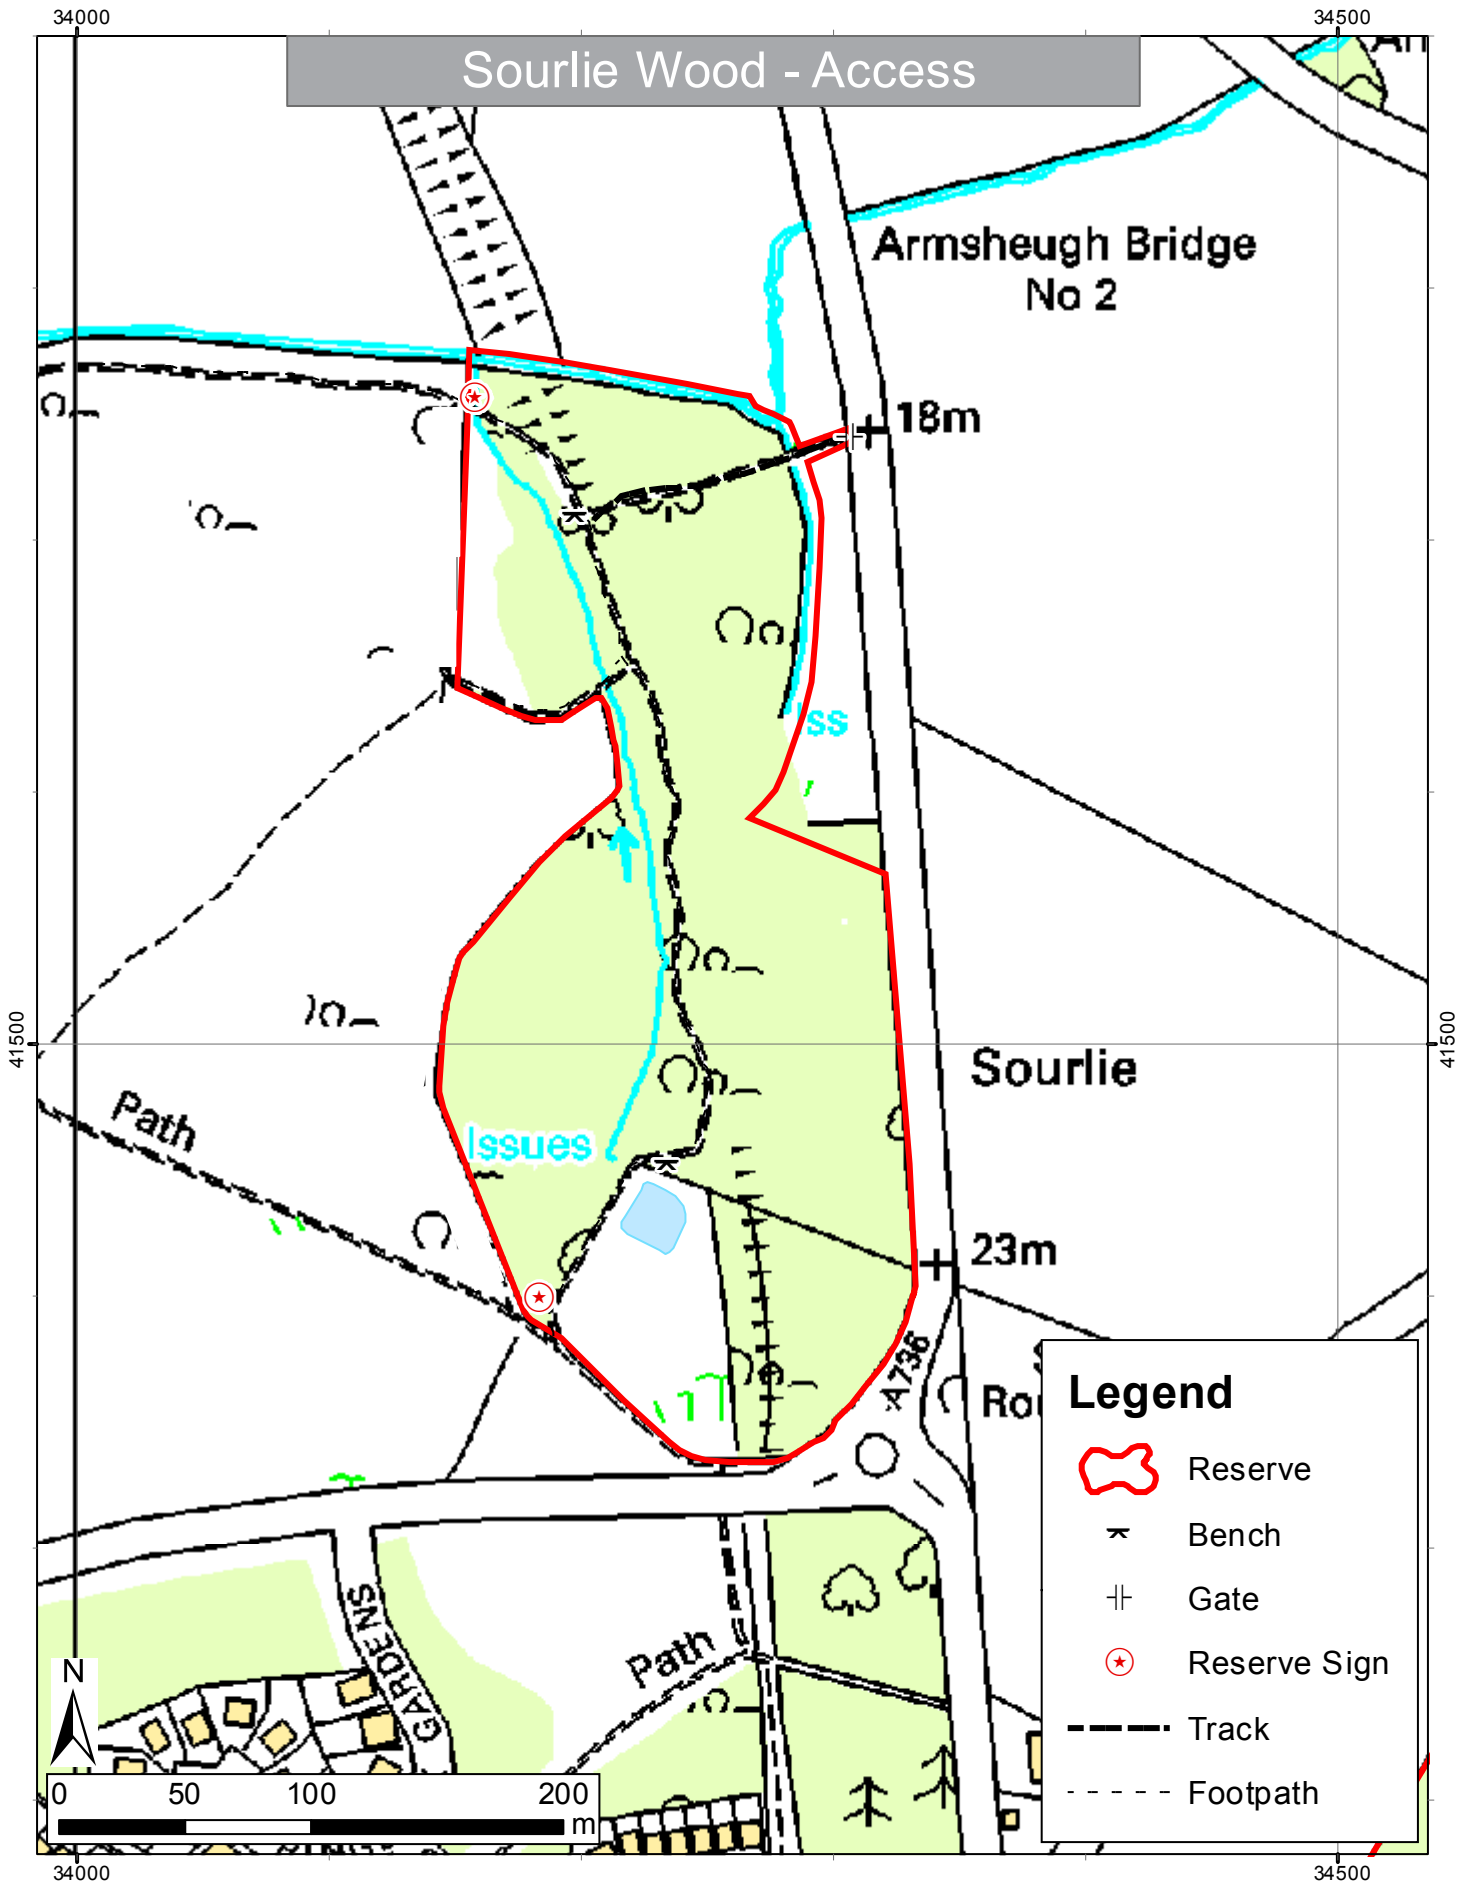

Sourlie Wood - Access

Scottish Wildlife Trust
HQ Harbourside House
110 Commercial Street
Edinburgh, EH6 6NF

© Crown copyright 2013. All rights reserved.
Ordnance Survey Licence No: 100028223
Central Grid Reference: NS343416
Reserve Manager: Gill Smart
Region: South West
Scale: 1:3,000