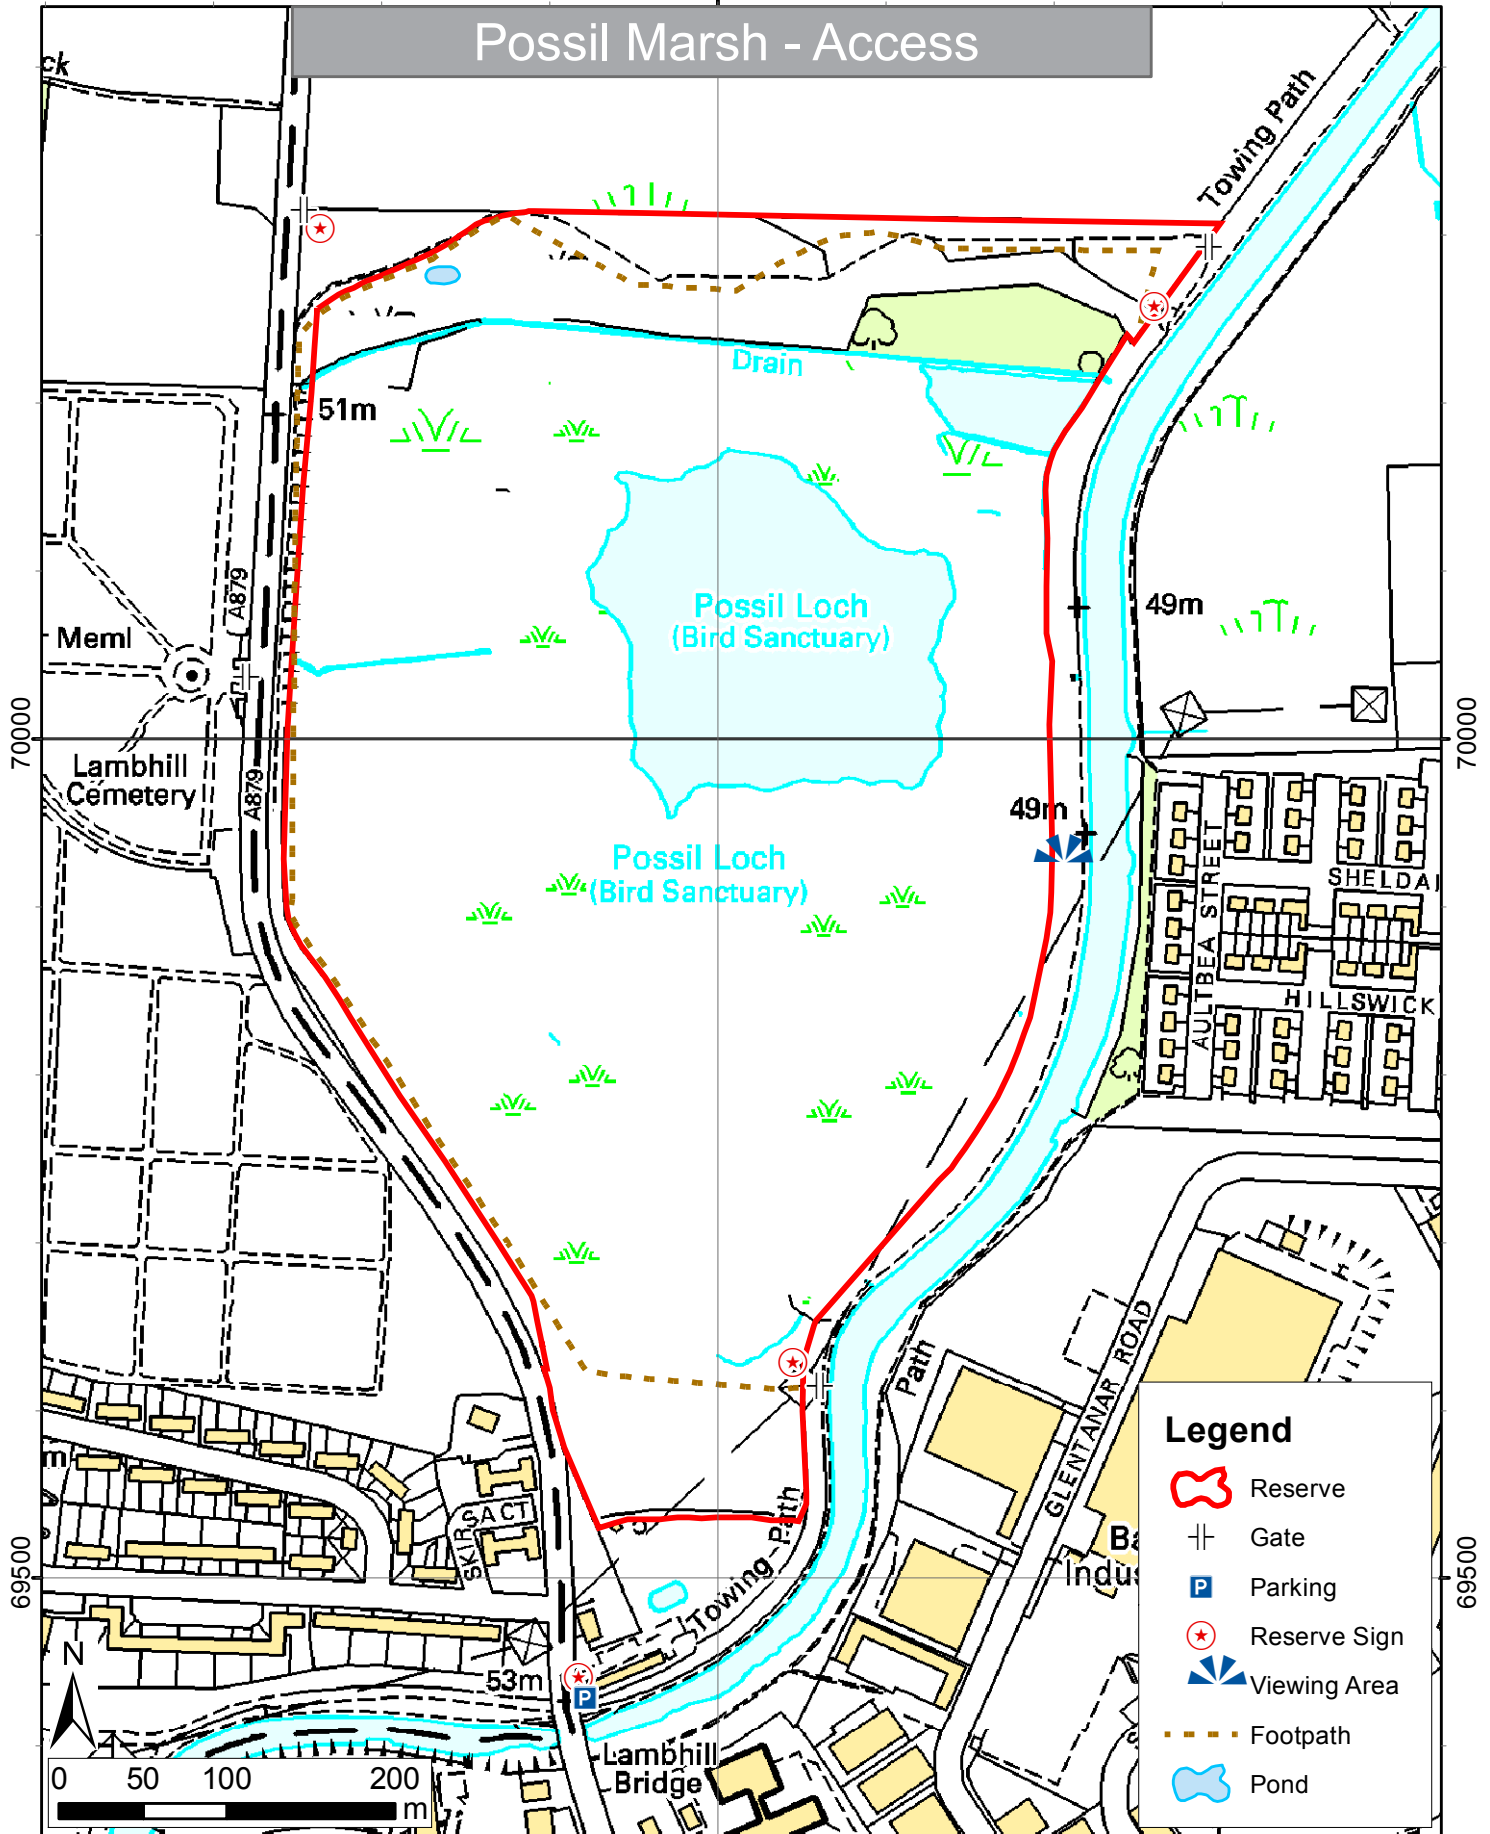

# Possil Marsh - Access

58500

Scottish Wildlife Trust  
 HQ Harbourside House  
 110 Commercial Street  
 Edinburgh, EH6 6NF

© Crown copyright 2013. All rights reserved.  
 Ordnance Survey Licence No: 100028223  
 Central Grid Reference: NS585700  
 Reserve Manager: Sven Rasmussen  
 Region: West Central  
 Scale: 1:4,500