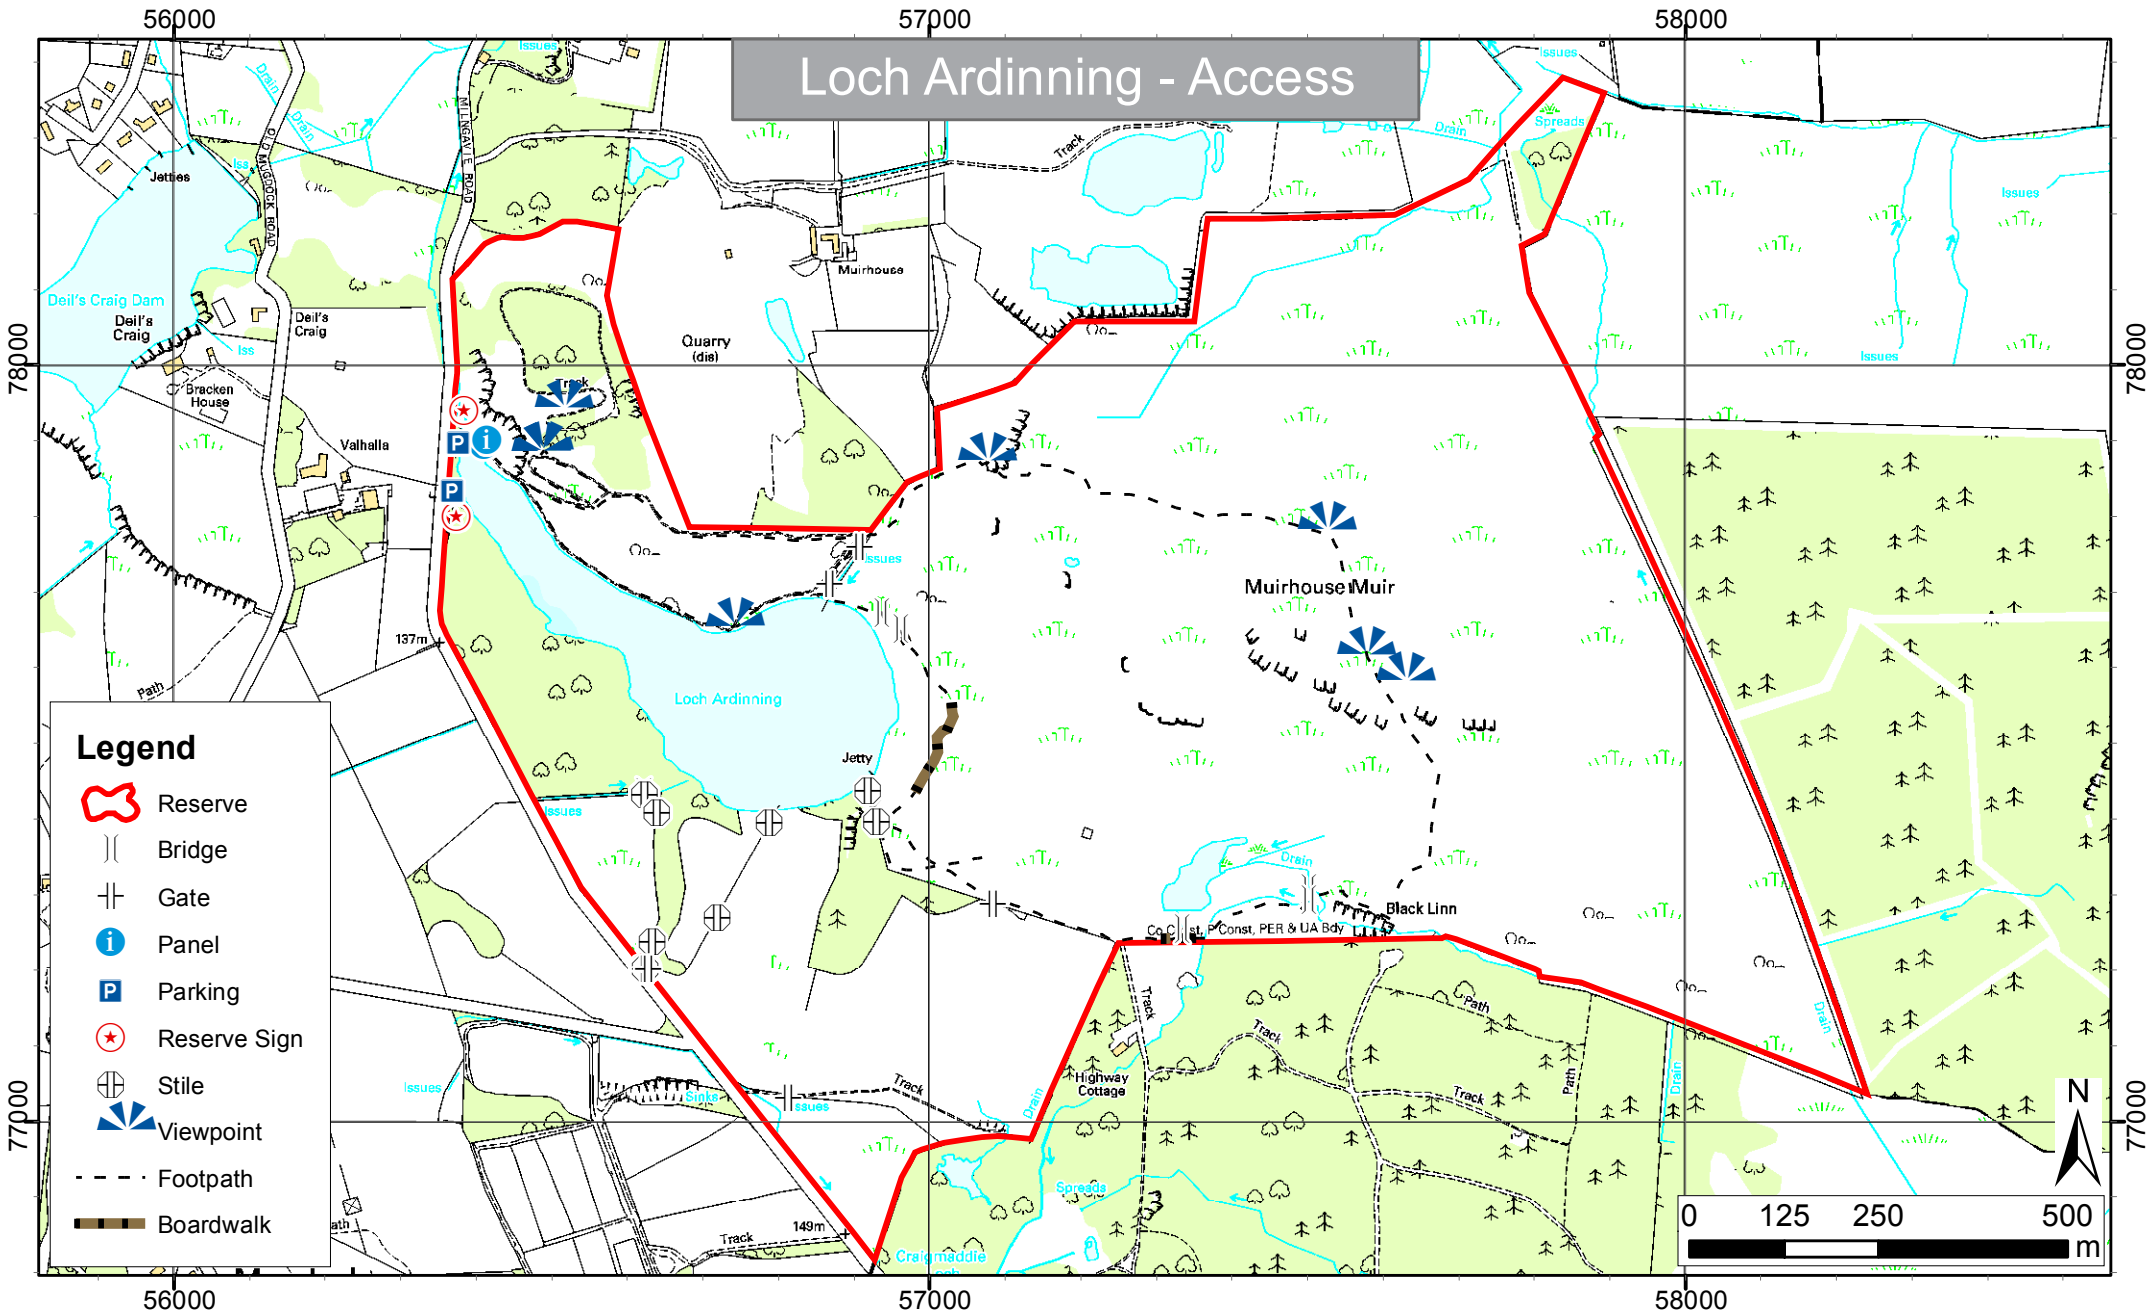

Loch Ardinning - Access

Legend

- Reserve
- Bridge
- Gate
- Panel
- Parking
- Reserve Sign
- Stile
- Viewpoint
- Footpath
- Boardwalk

Scottish Wildlife Trust
 HQ Harbourside House
 110 Commercial Street
 Edinburgh, EH6 6NF

© Crown copyright 2013. All rights reserved.
 Ordnance Survey Licence No: 100028223
 Central Grid Reference: NS564779
 Reserve Manager: Sven Rasmussen
 Region: West Central
 Scale: 1:10,000