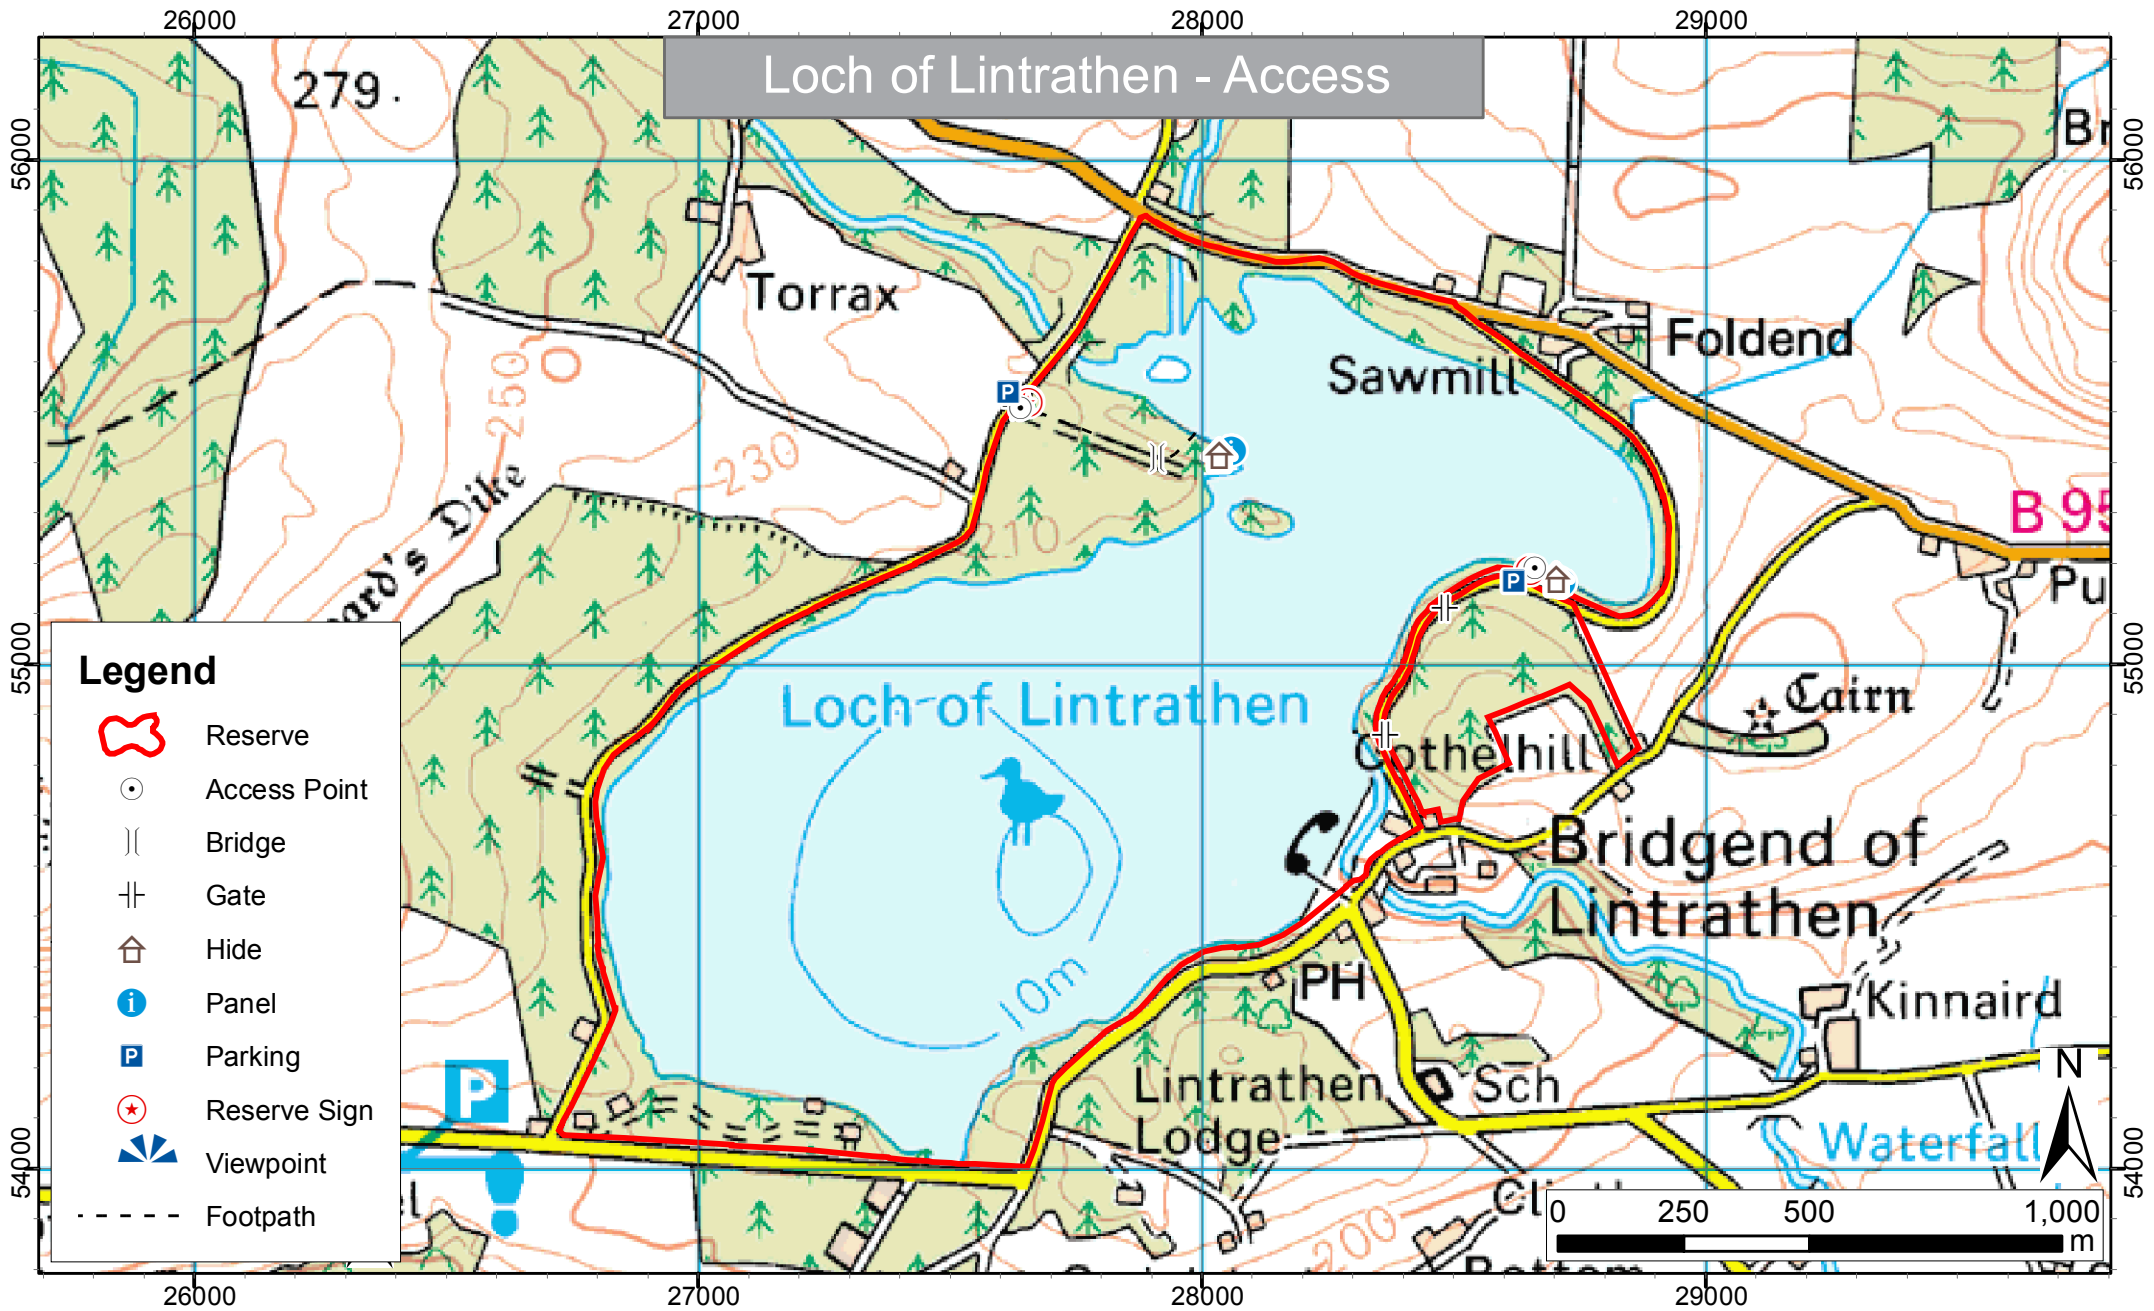

# Loch of Lintrathen - Access

Scottish Wildlife Trust  
 HQ Harbourside House  
 110 Commercial Street  
 Edinburgh, EH6 6NF

© Crown copyright 2013. All rights reserved.  
 Ordnance Survey Licence No: 100028223  
 Central Grid Reference: NO278550  
 Reserve Manager: Rab Potter  
 Region: North East  
 Scale: 1:15,000