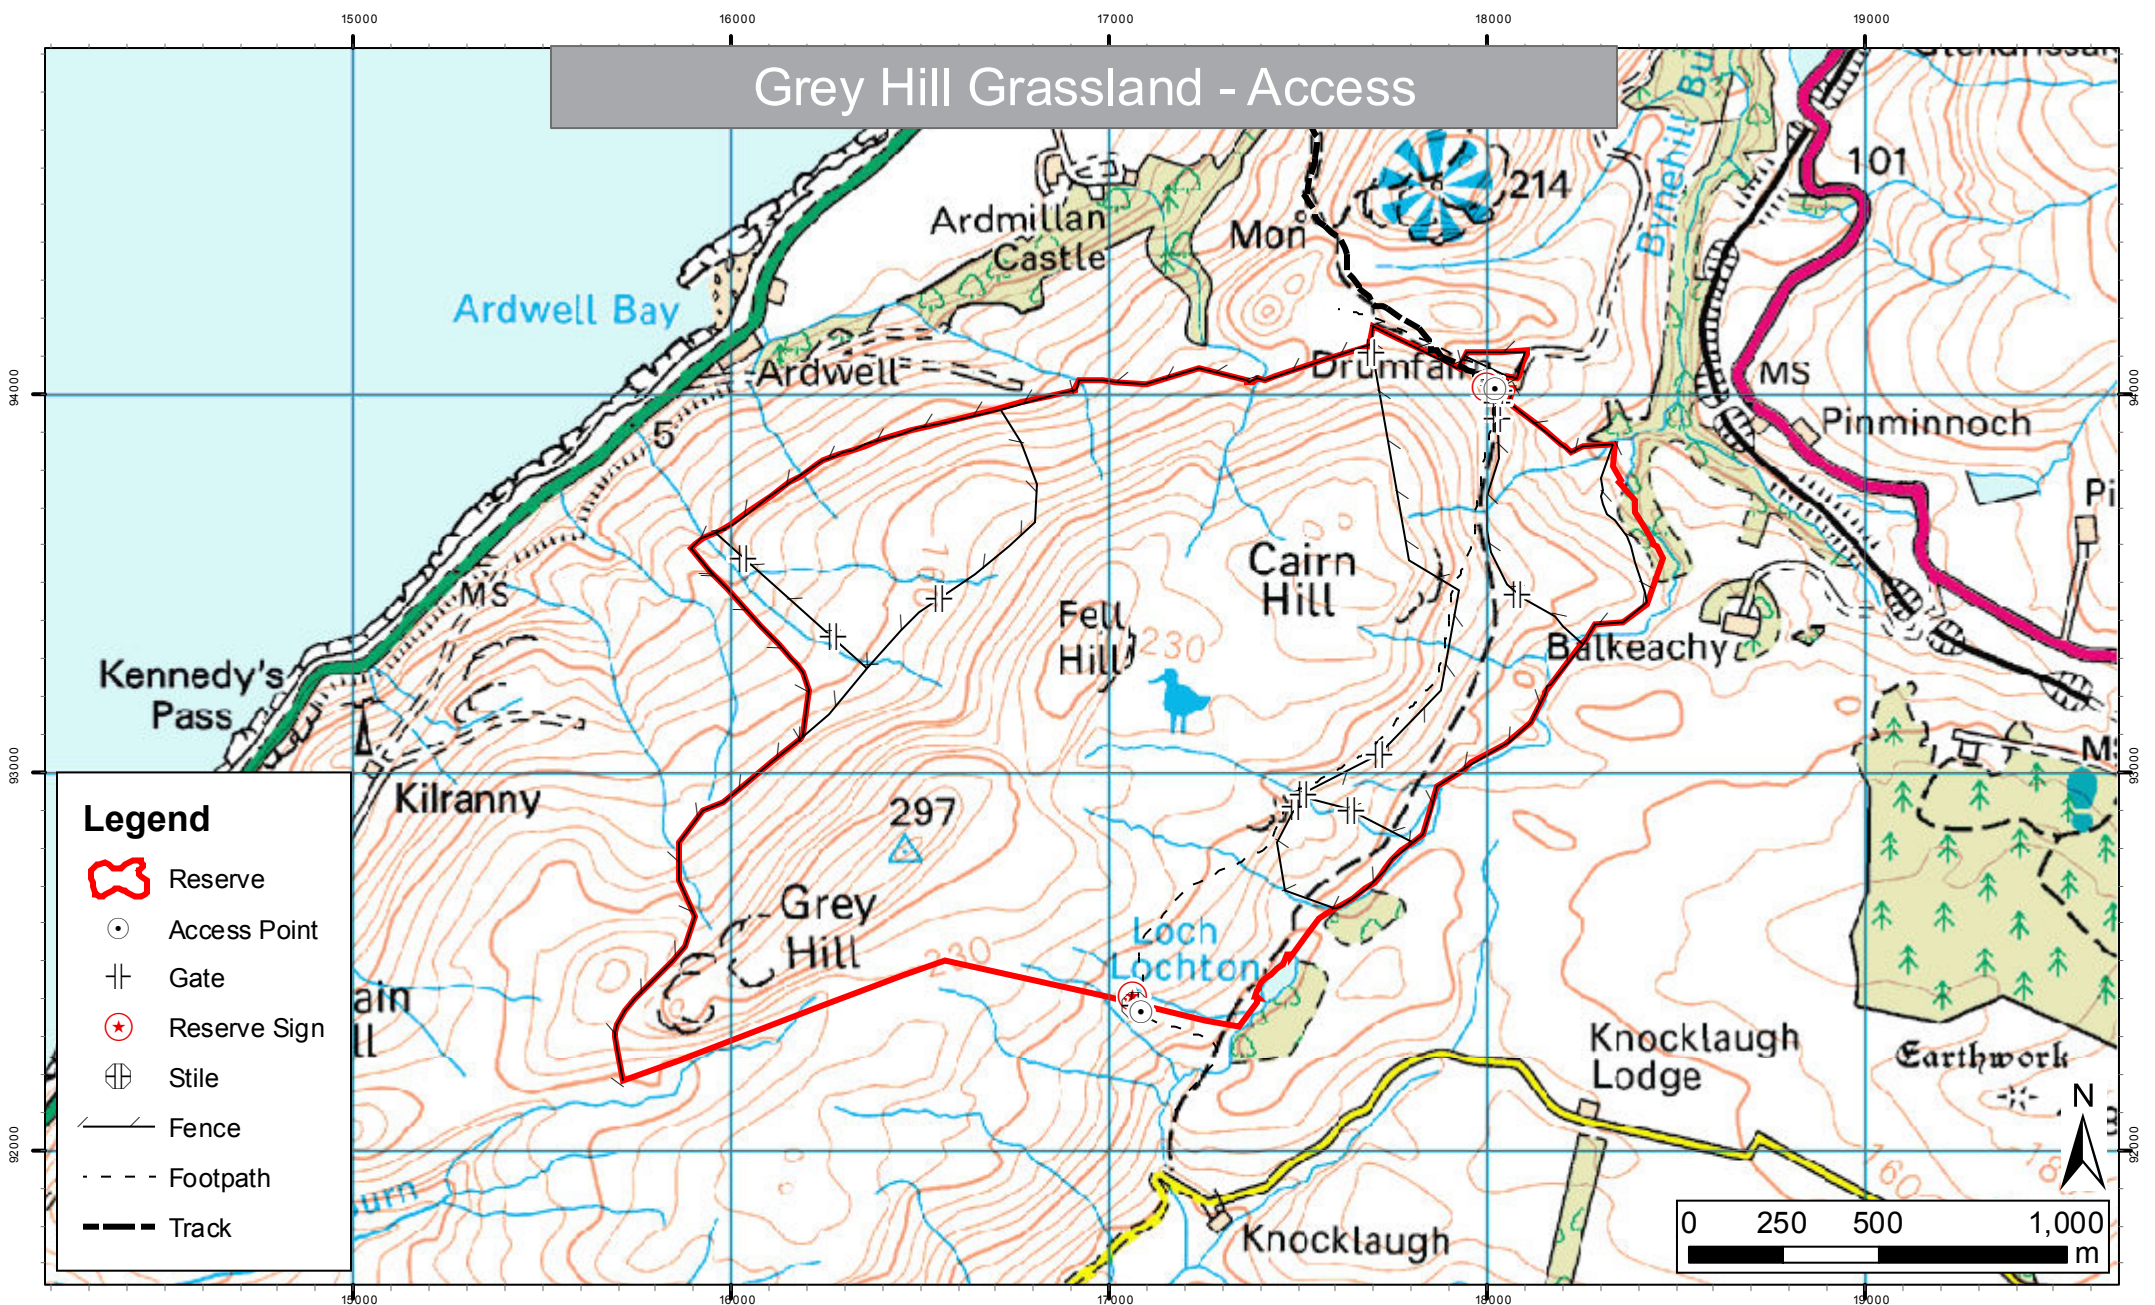

Grey Hill Grassland - Access

Scottish Wildlife Trust
HQ Harbourside House
110 Commercial Street
Edinburgh, EH6 6NF

© Crown copyright 2013. All rights reserved.
Ordnance Survey Licence No: 100028223
Central Grid Reference: NX181941
Reserve Manager: Gill Smart
Region: South West
Scale: 1:20,000