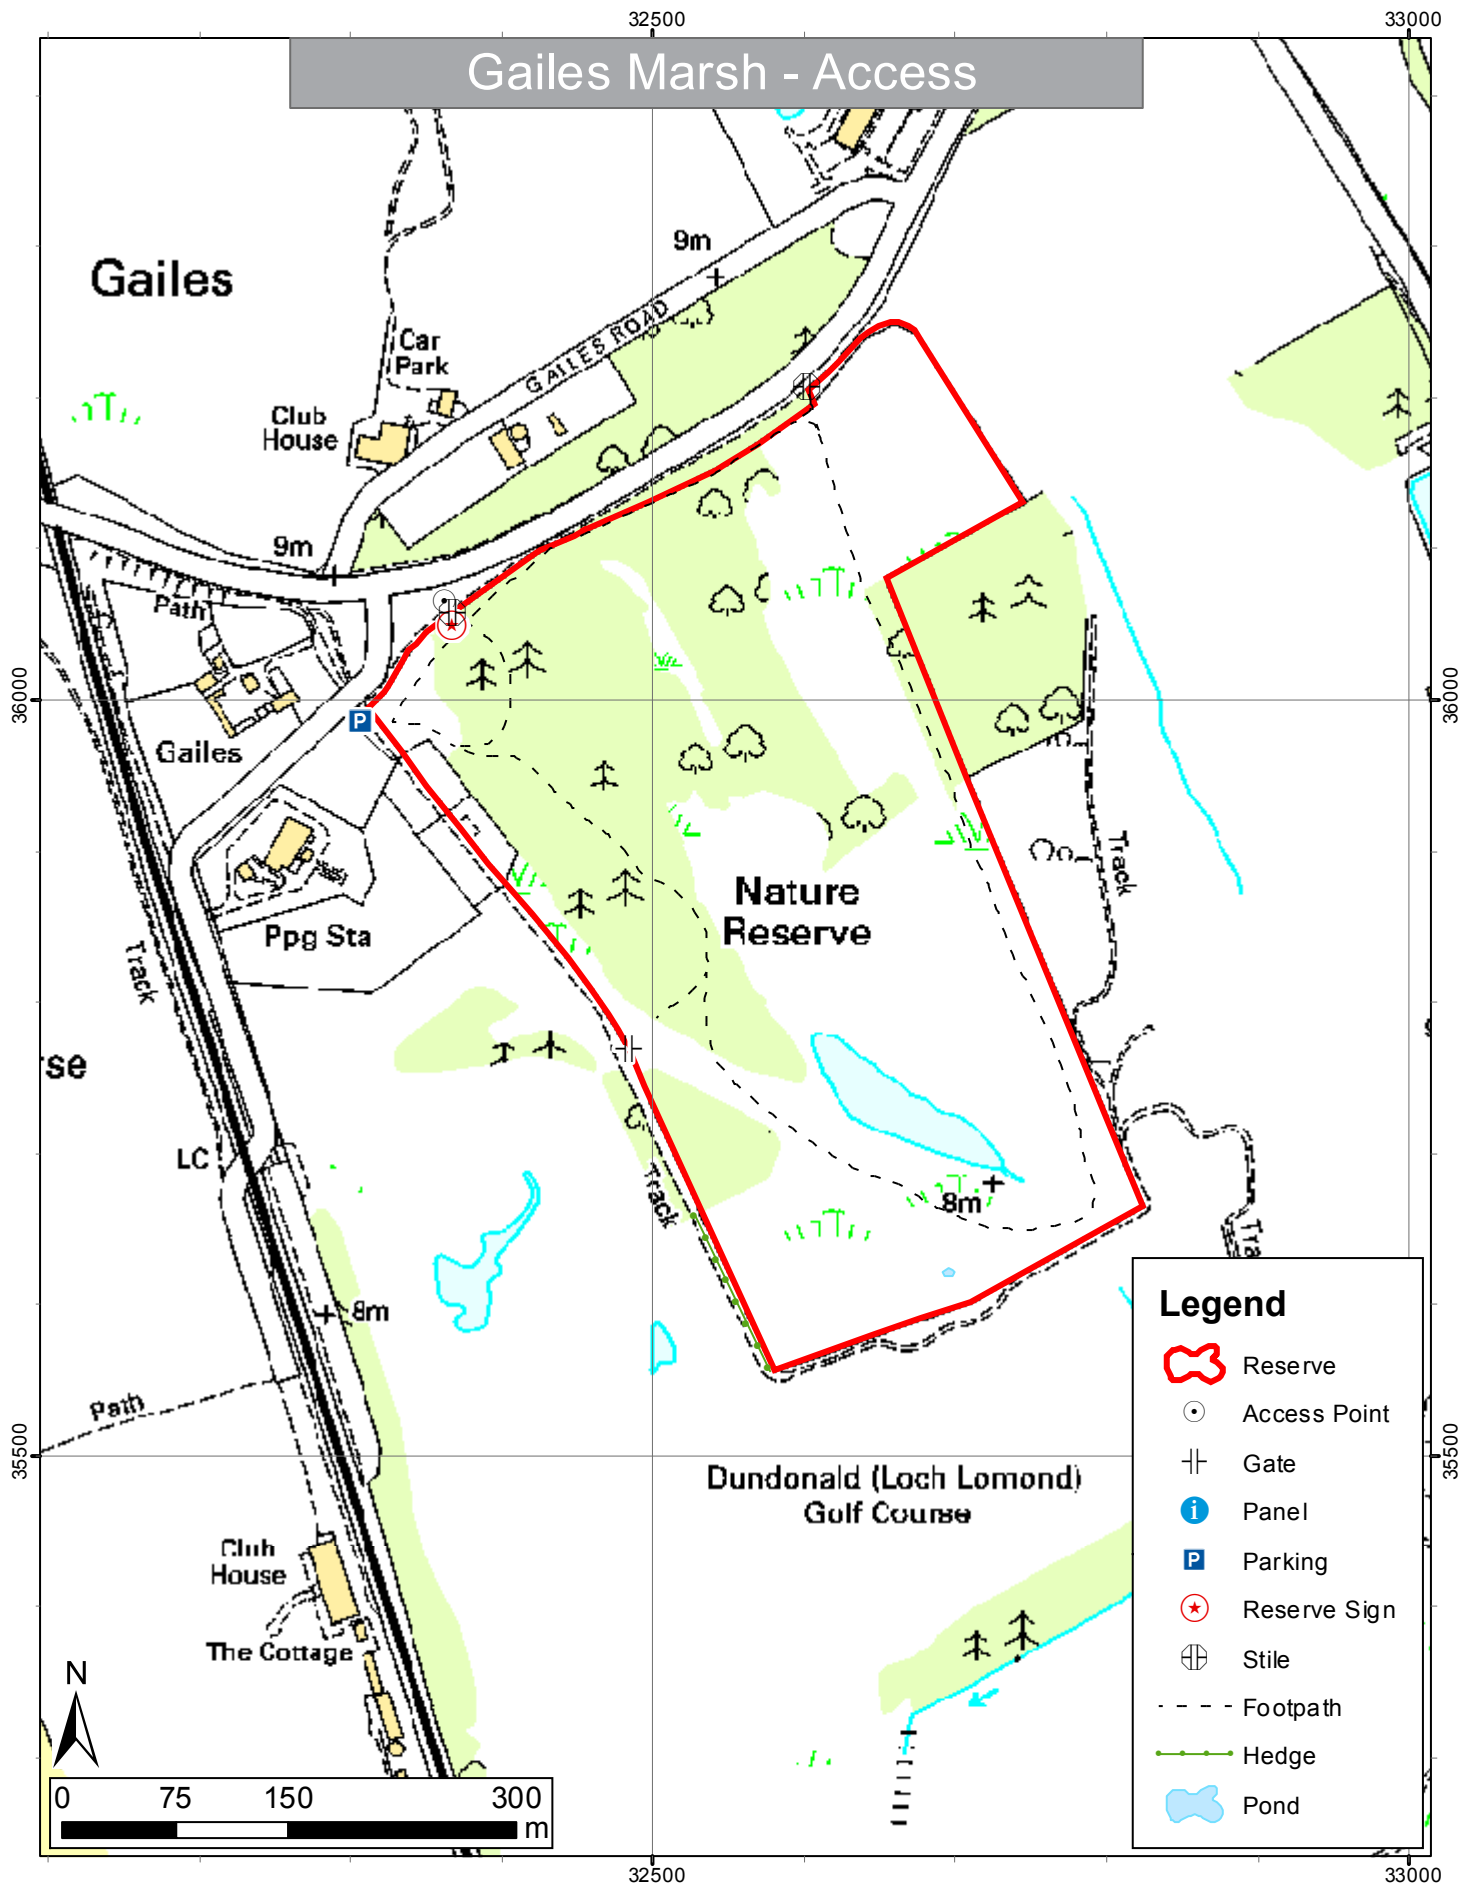

# Gailes Marsh - Access

Scottish Wildlife Trust  
 HQ Harbourside House  
 110 Commercial Street  
 Edinburgh, EH6 6NF

© Crown copyright 2013. All rights reserved.  
 Ordnance Survey Licence No: 100028223  
 Central Grid Reference: NS324358  
 Reserve Manager: Gill Smart  
 Region: South West  
 Scale: 1:5,000

**Scottish  
 Wildlife  
 Trust**