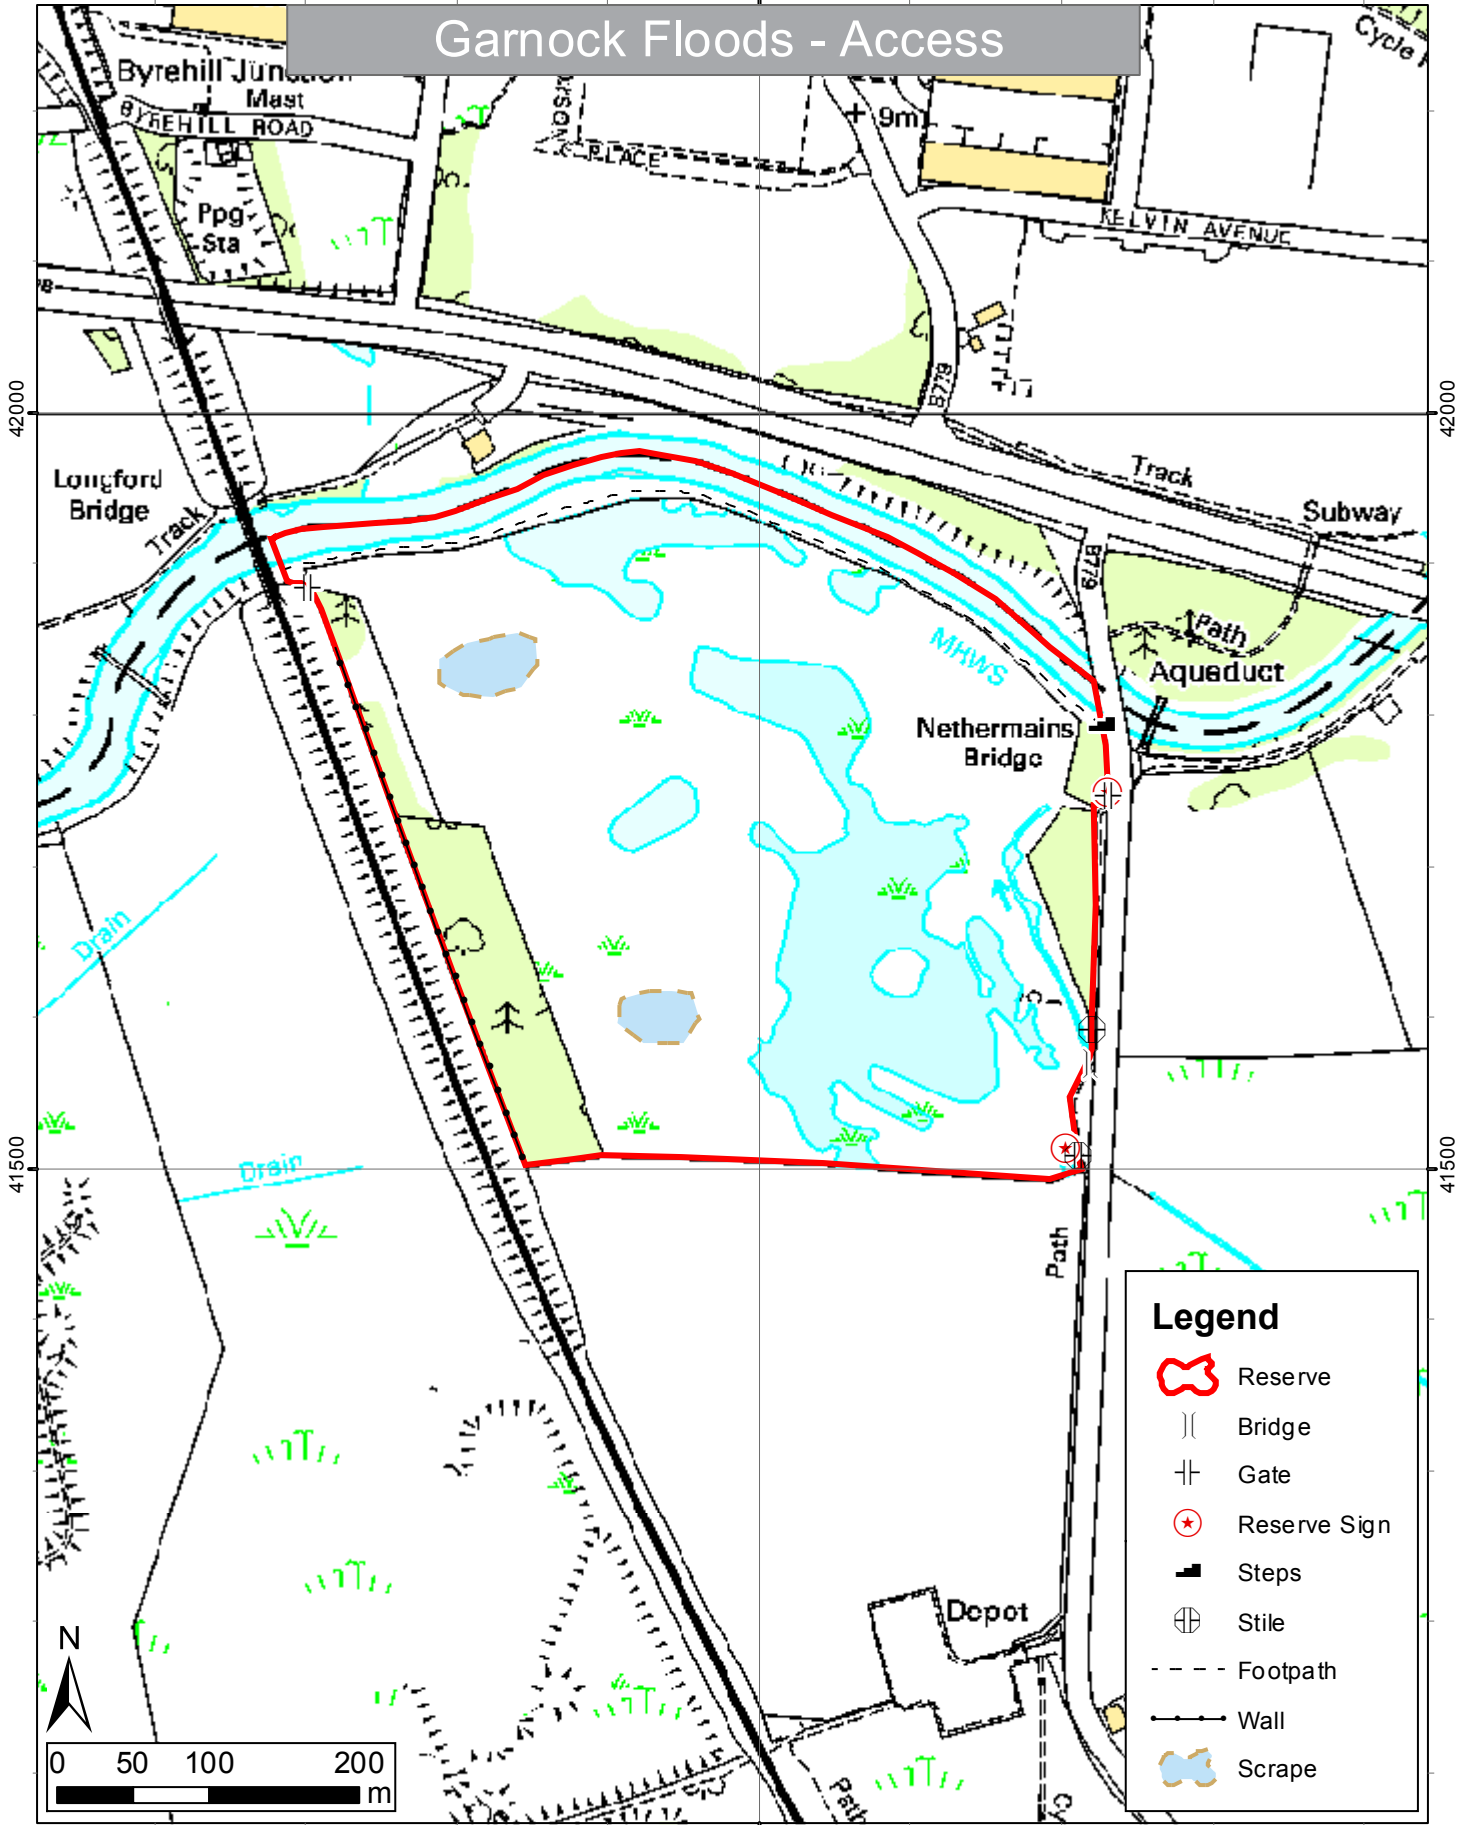

# Garnock Floods - Access

Scottish Wildlife Trust  
 HQ Harbourside House  
 110 Commercial Street  
 Edinburgh, EH6 6NF

© Crown copyright 2013. All rights reserved.  
 Ordnance Survey Licence No: 100028223  
 Central Grid Reference: NS306417  
 Reserve Manager: Gill Smart  
 Region: South West  
 Scale: 1:5,000

**Scottish  
 Wildlife  
 Trust**