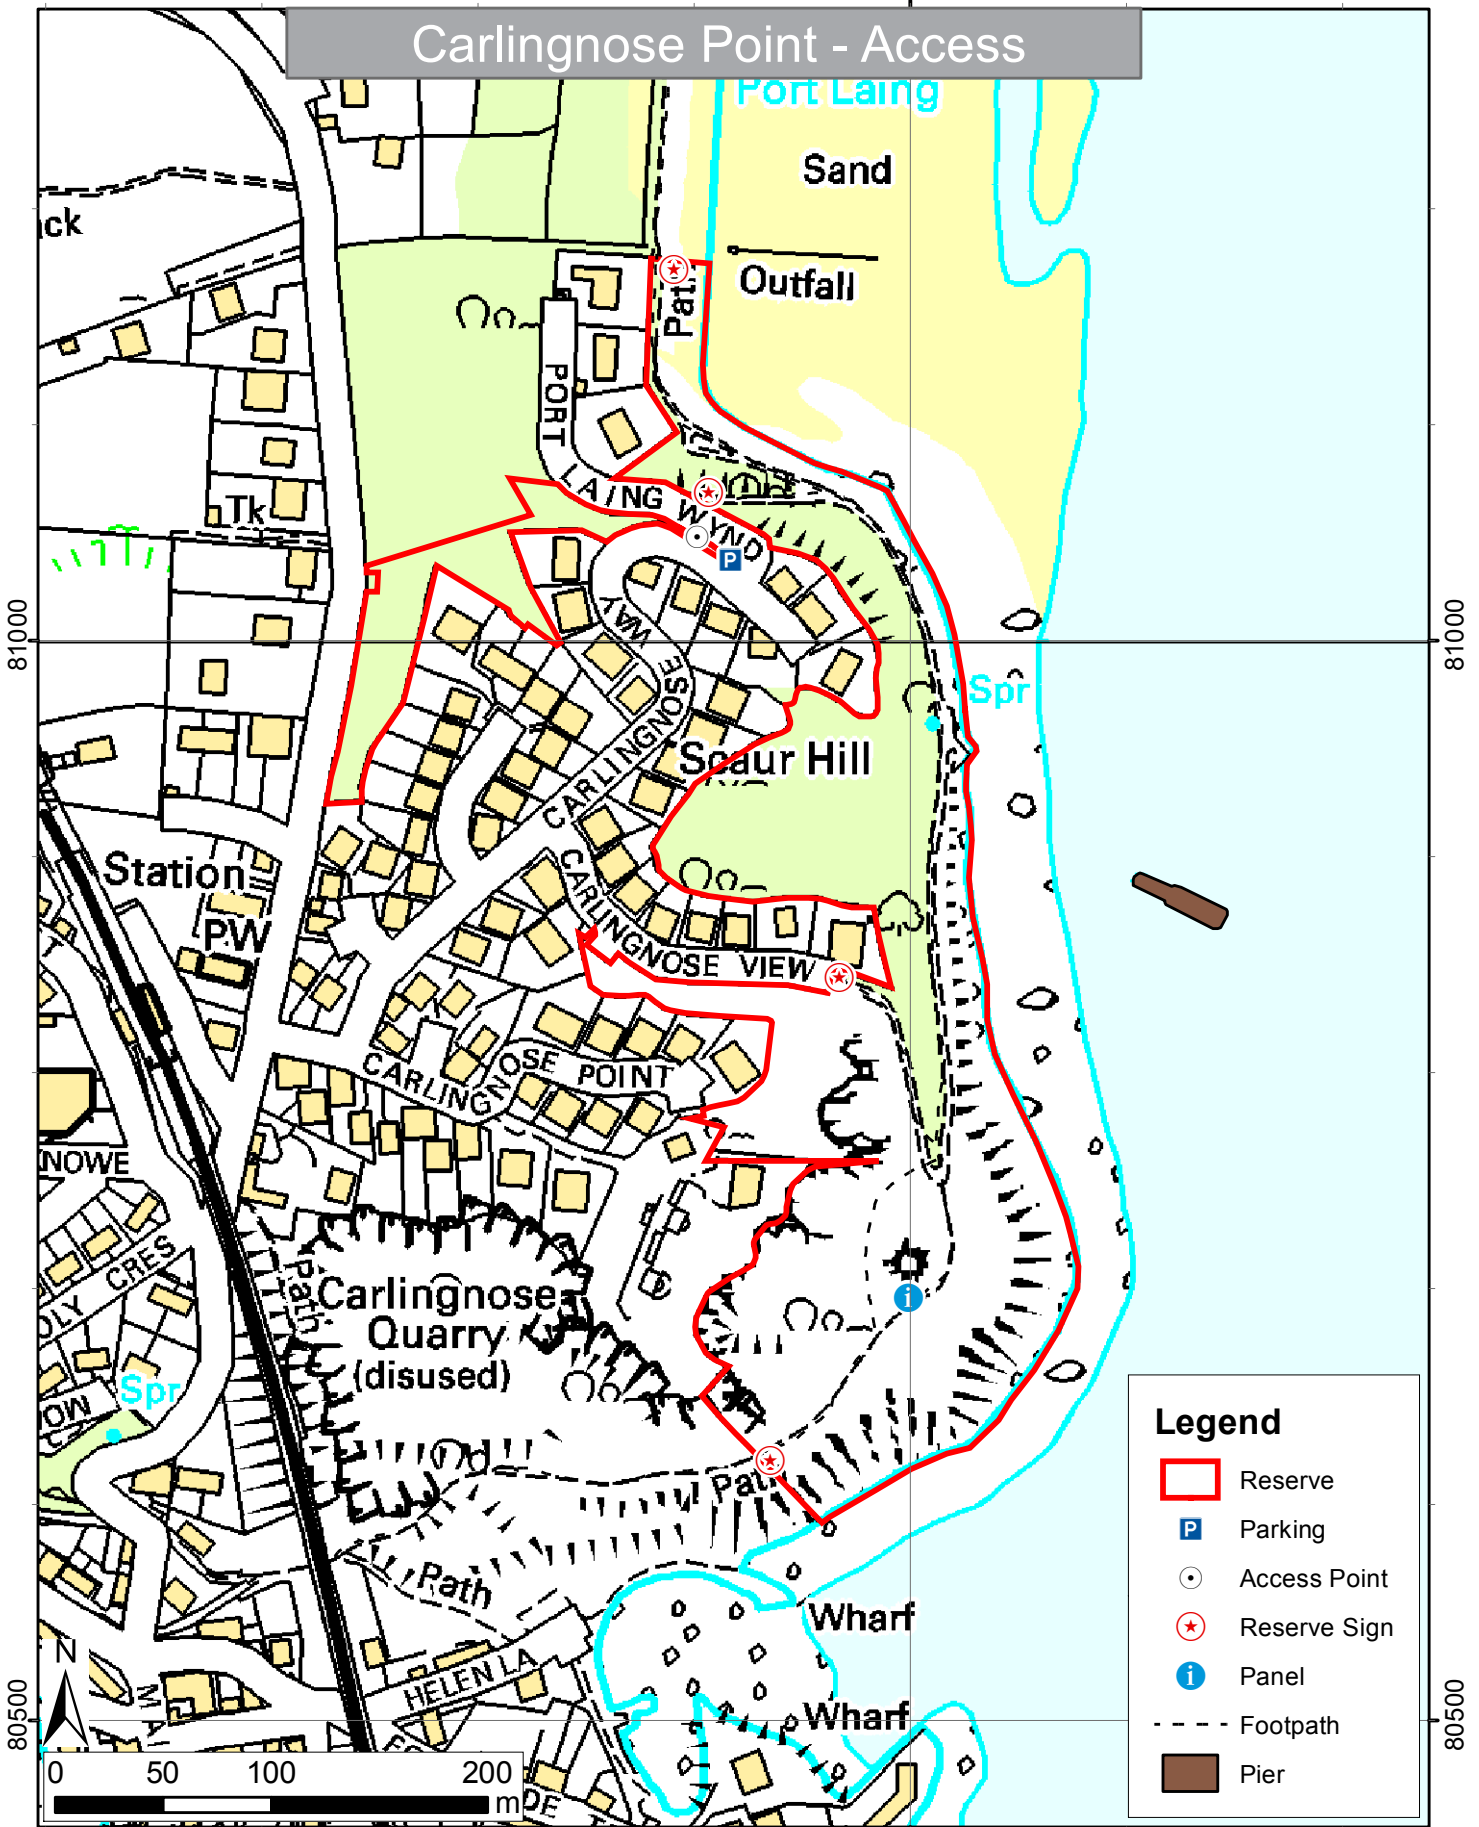

# Carlingnose Point - Access

**Legend**

- Reserve
- P Parking
- Access Point
- Reserve Sign
- Panel
- Footpath
- Pier

Scottish Wildlife Trust  
 HQ Harbourside House  
 110 Commercial Street  
 Edinburgh, EH6 6NF

© Crown copyright 2013. All rights reserved.  
 Ordnance Survey Licence No: 100028223  
 Central Grid Reference: NT135809  
 Reserve Manager: Rory Sandison  
 Region: East Central  
 Scale: 1:3,500

**Scottish  
 Wildlife  
 Trust**