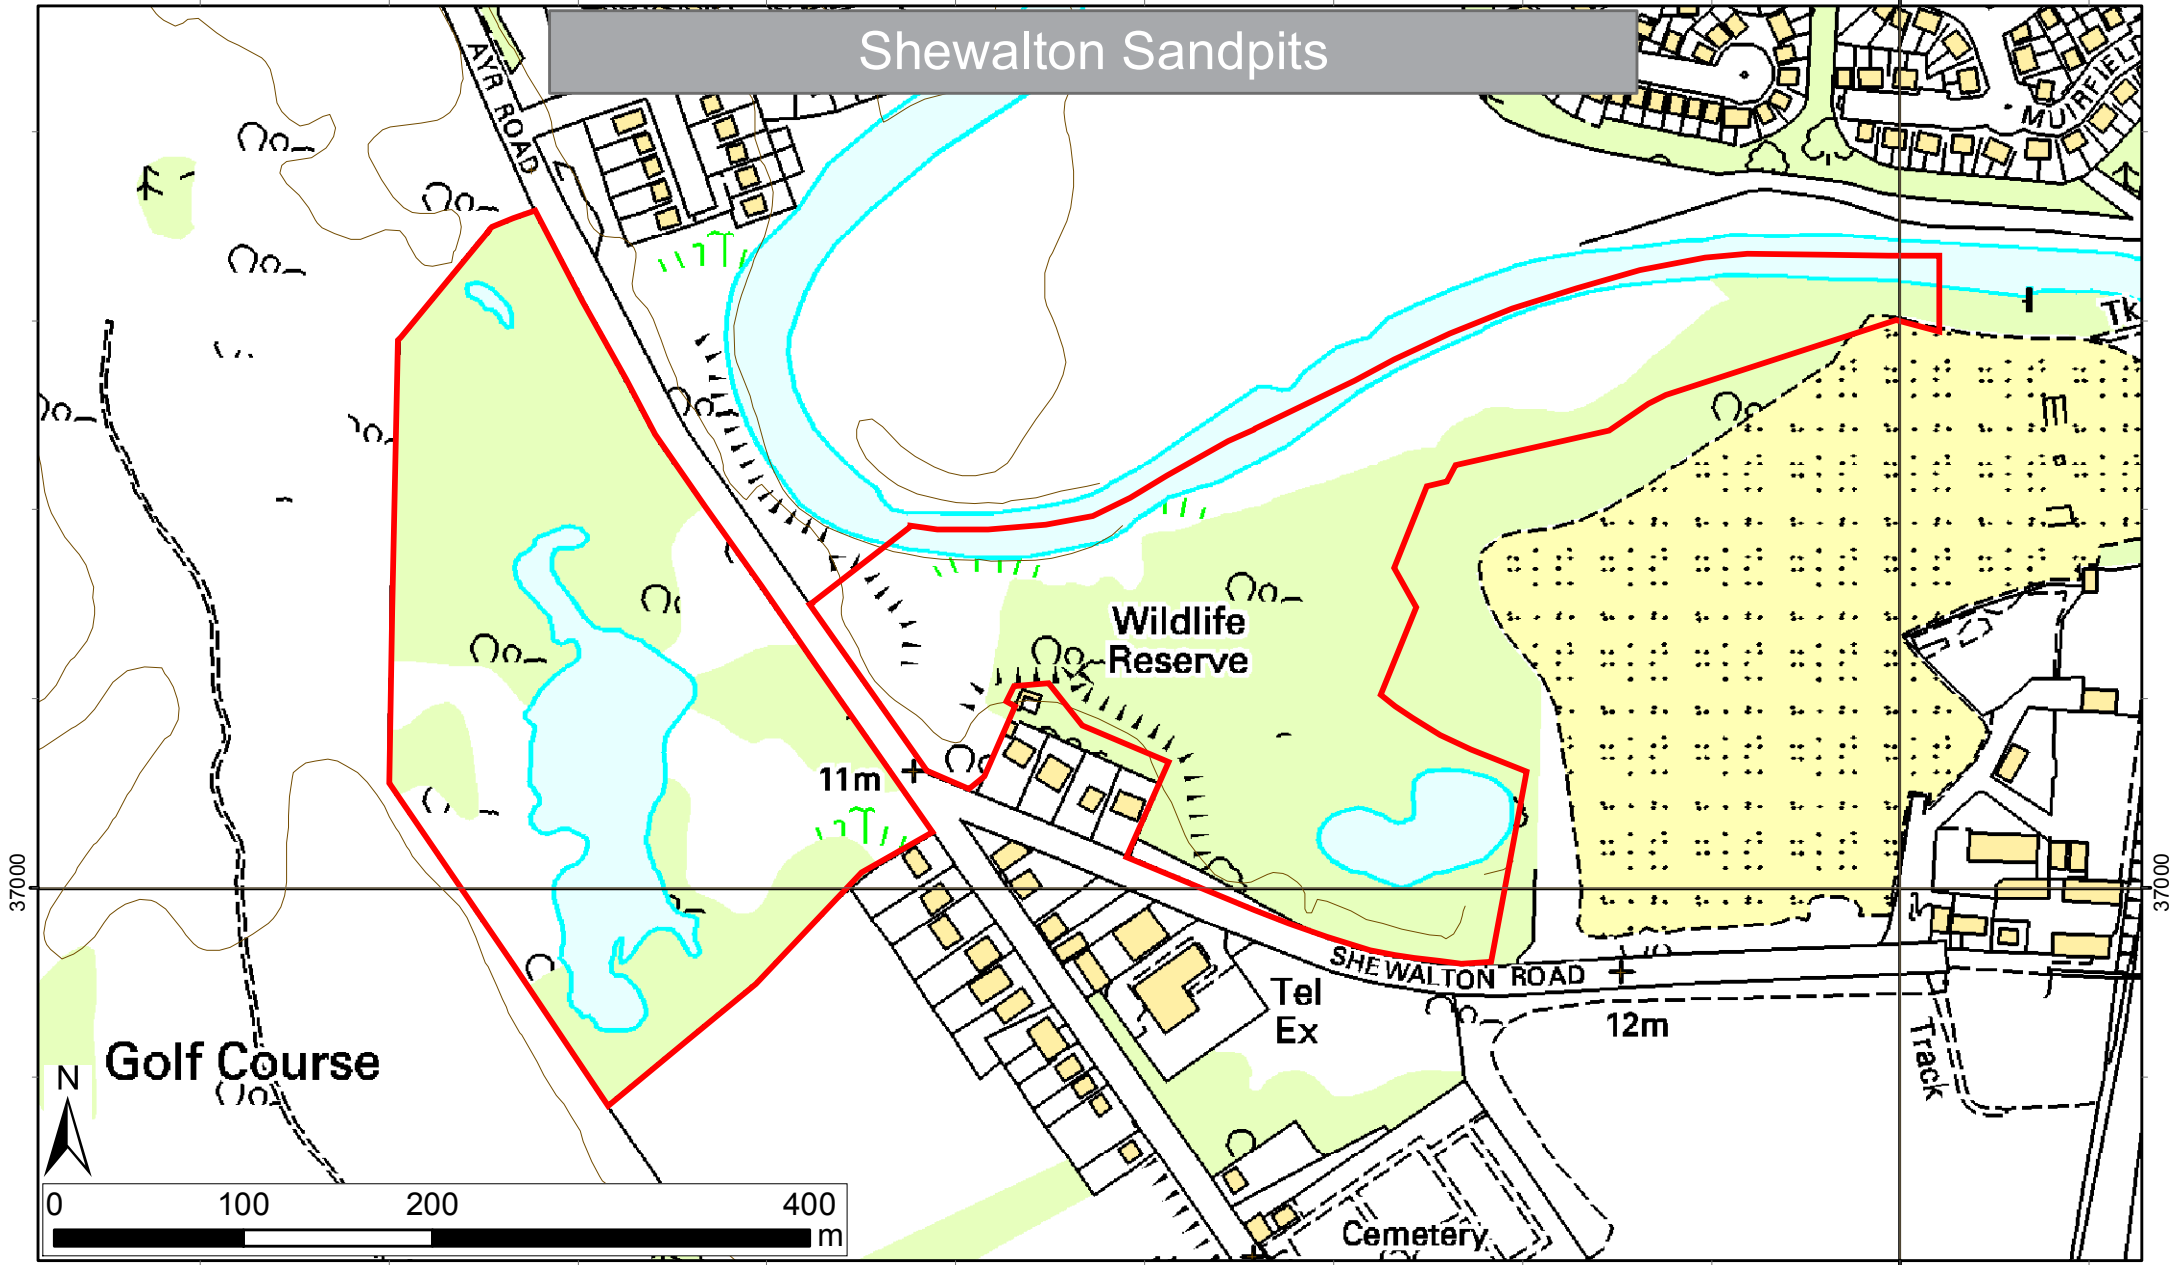

Shewalton Sandpits

Scottish Wildlife Trust
Cramond House
3 Kirk Cramond
Edinburgh
EH4 6HZ

© Crown copyright 2010. All rights reserved.
Ordnance Survey Licence No: 100028223
Central Grid Reference: NS327371
Reserve Manager: Gill Smart
Region: North Ayrshire
Scale: 1:4,000

Legend

-  SWT Reserve
-  Contours