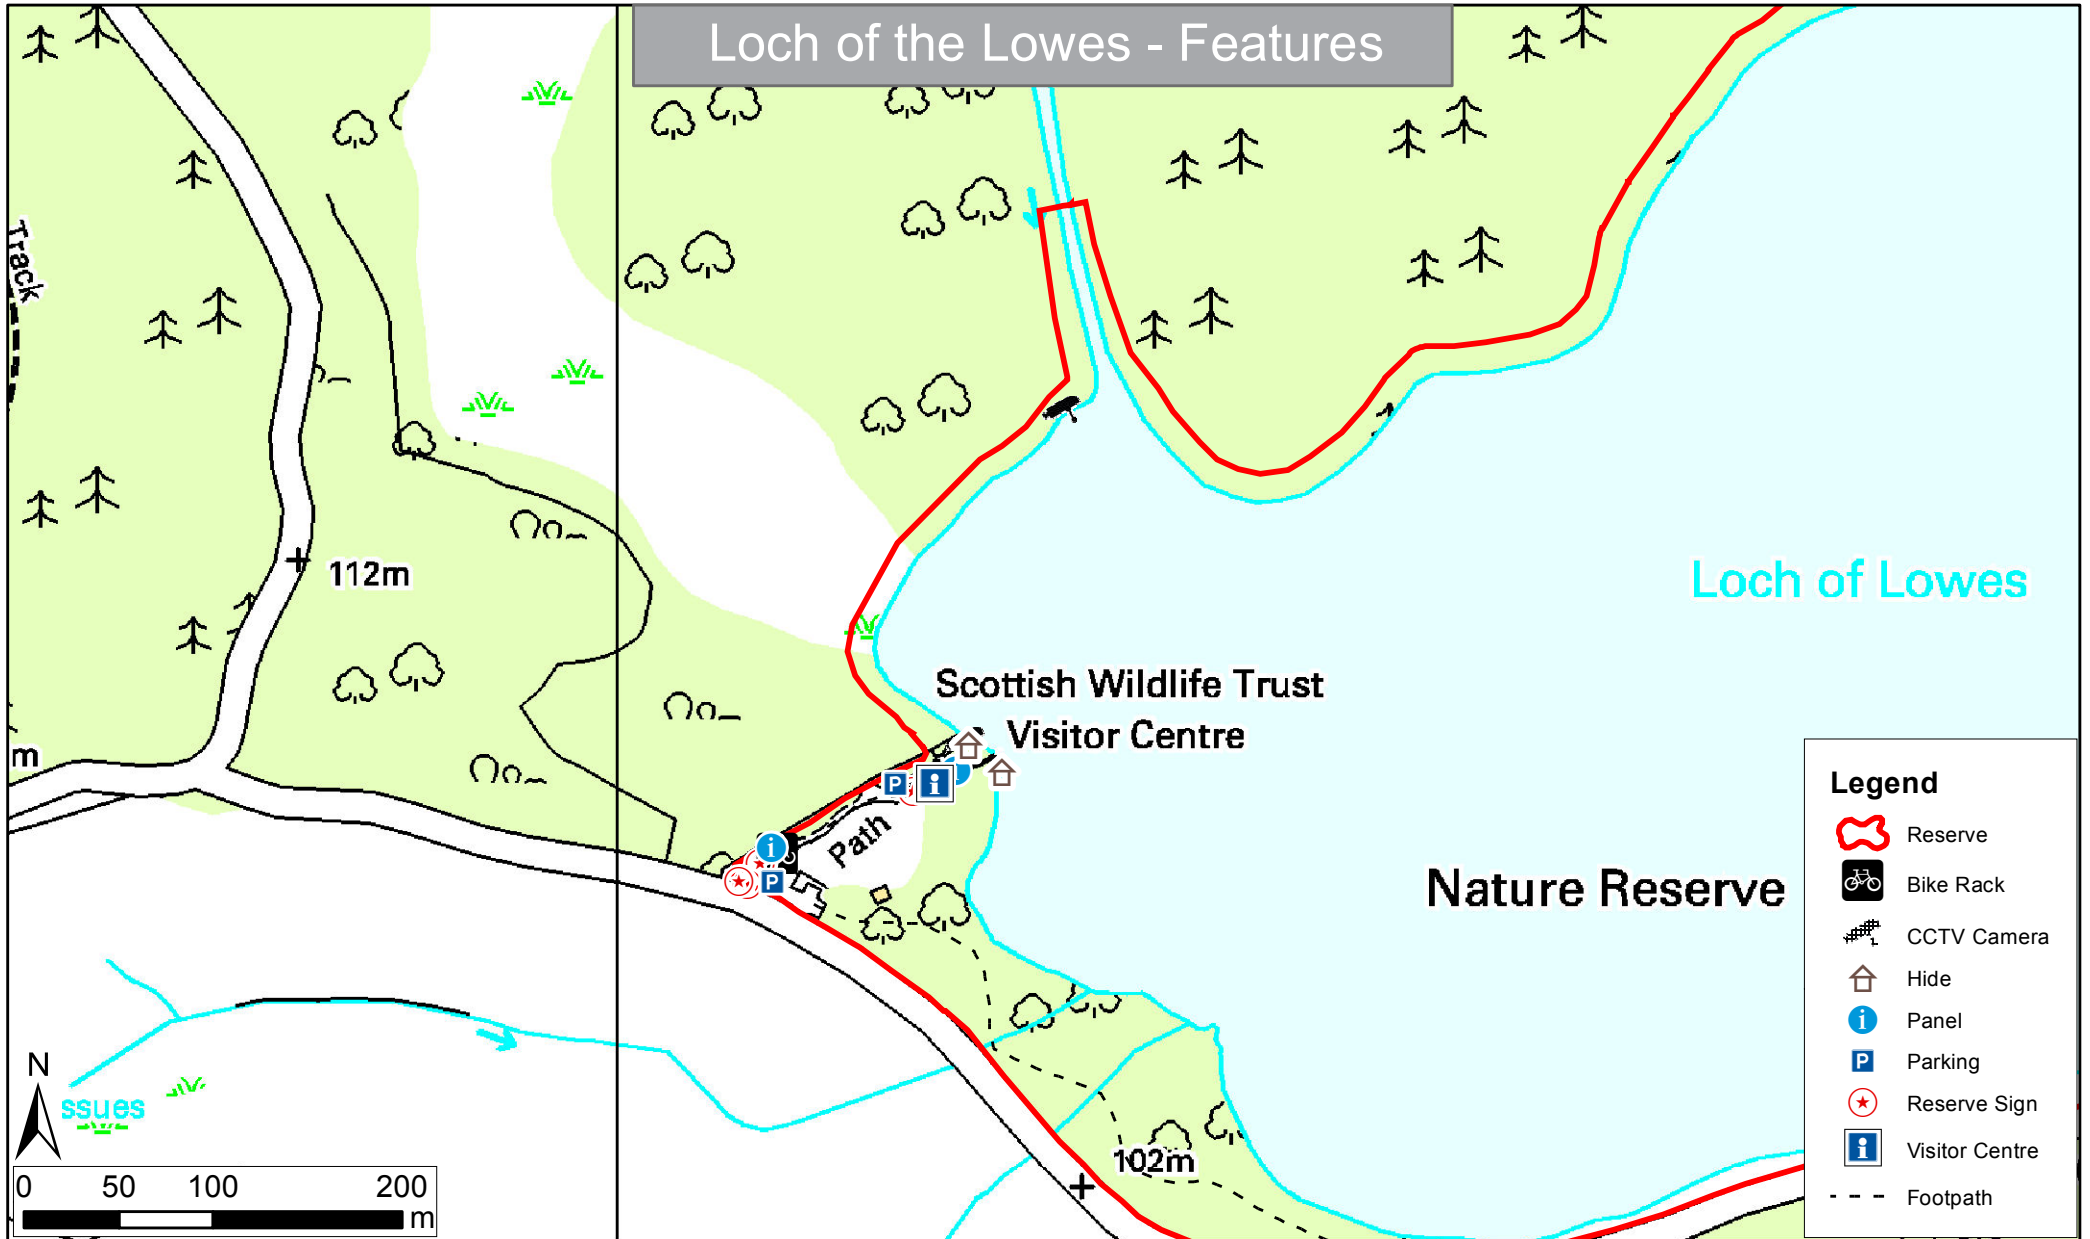

# Loch of the Lowes - Features

Scottish Wildlife Trust  
Cramond House  
3 Kirk Cramond  
Edinburgh  
EH4 6HZ

© Crown copyright 2011. All rights reserved.  
Ordnance Survey Licence No: 100028223  
Central Grid Reference: NO041435  
Reserve Manager: Rab Potter  
Region: Perthshire  
Scale: 1:4,000