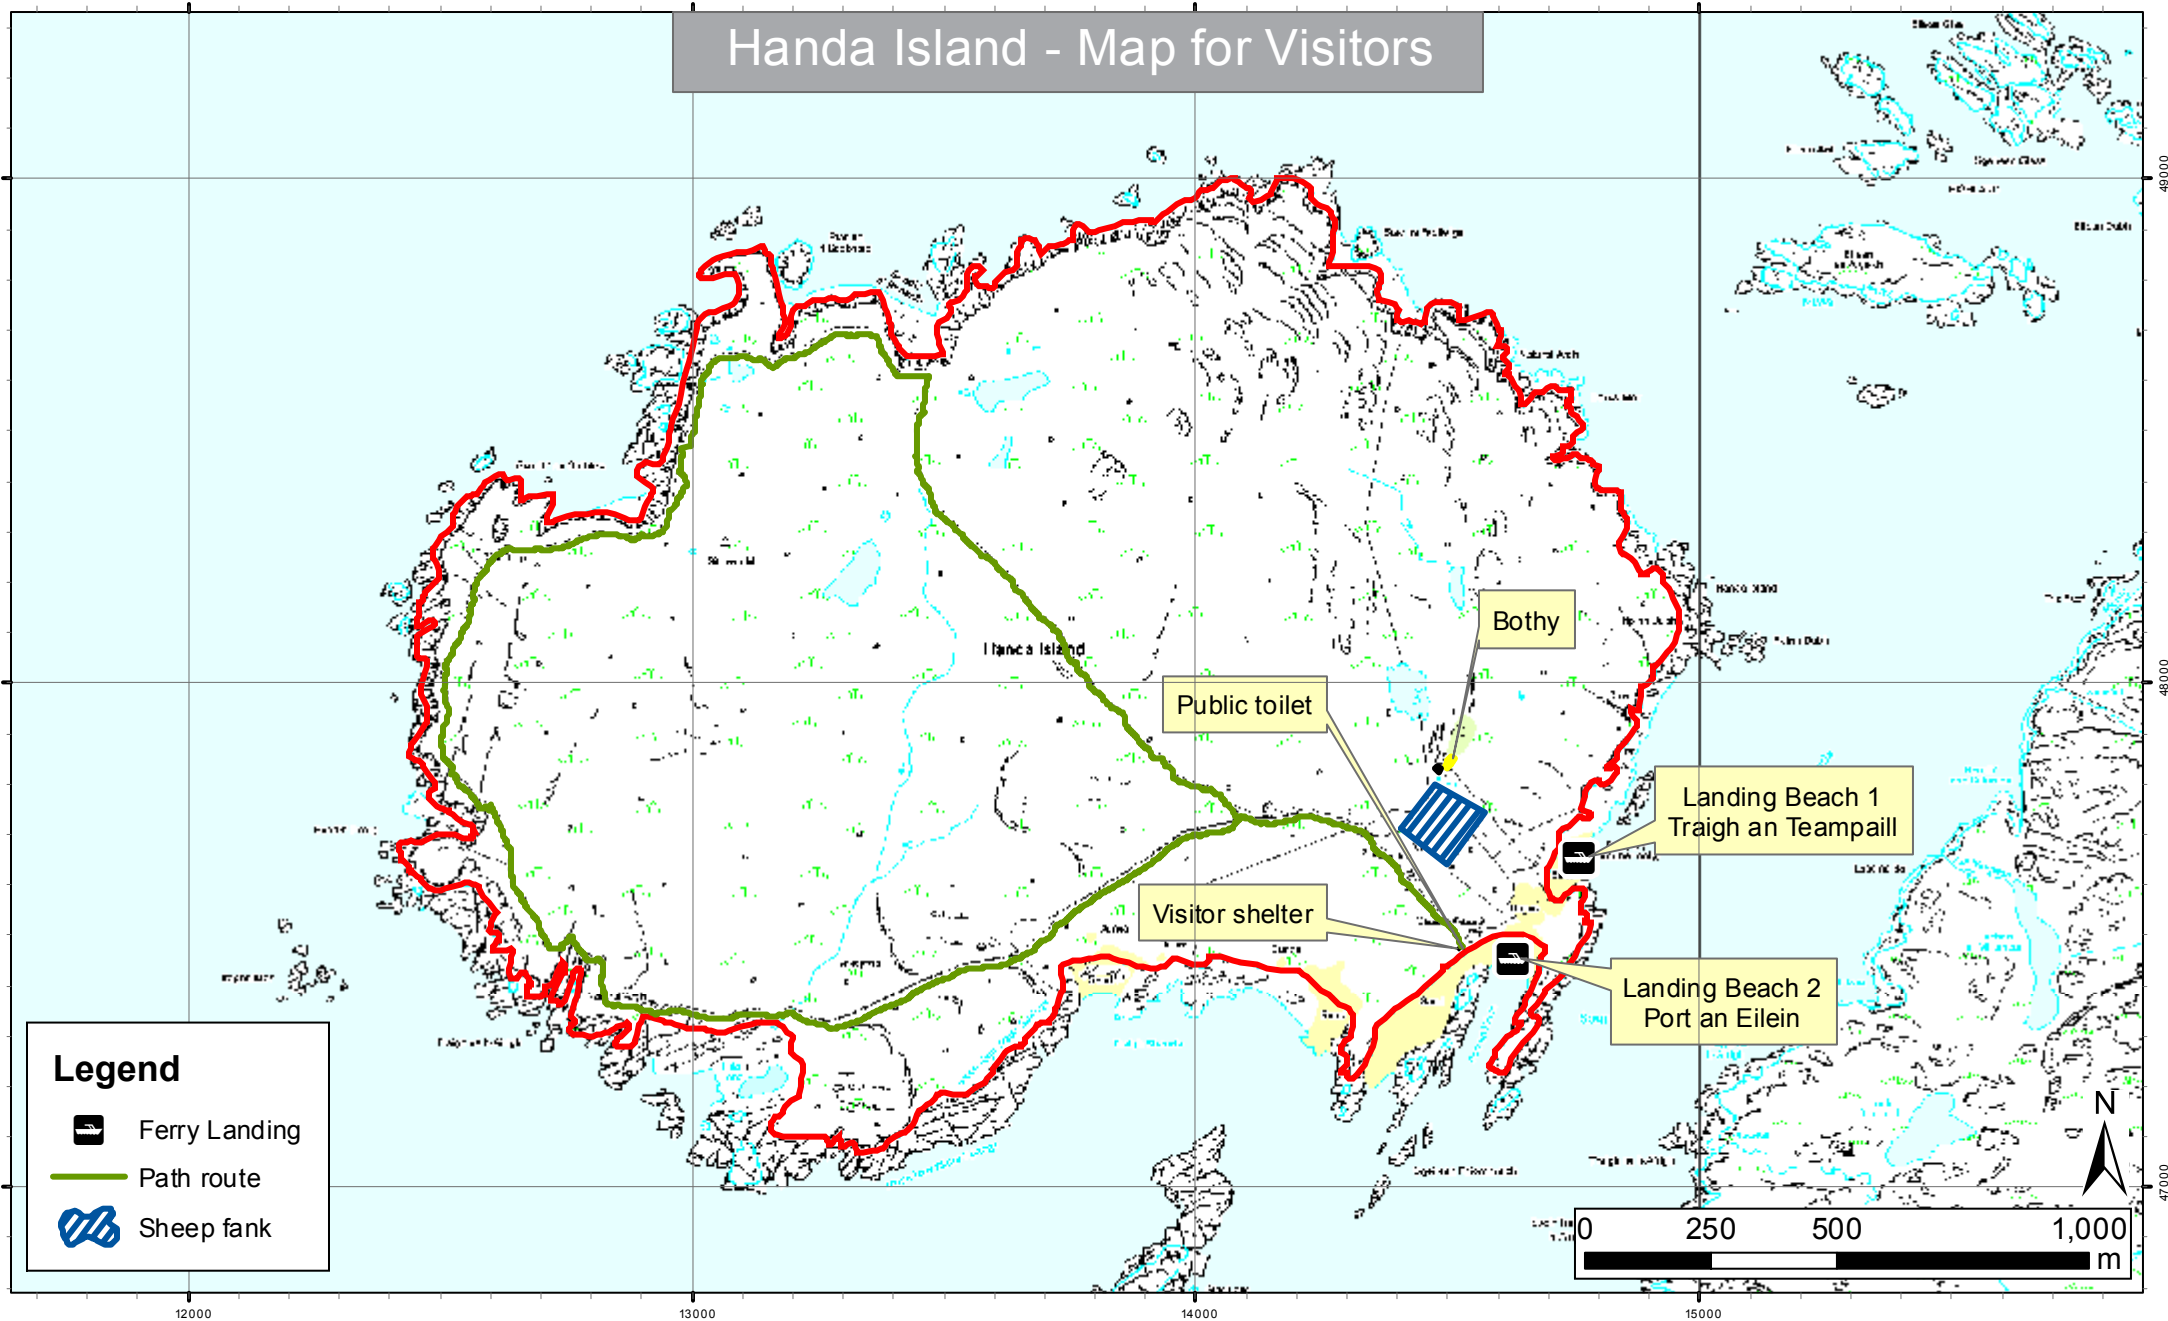

# Handa Island - Map for Visitors

Scottish Wildlife Trust  
HQ Harbourside House  
110 Commercial Street  
Edinburgh, EH6 6NF

© Crown copyright 2012. All rights reserved.  
Ordnance Survey Licence No: 100028223  
Central Grid Reference: NC138480  
Reserve Manager: Sven Rasmussen  
Region: Highlands  
Scale: 1:15,000