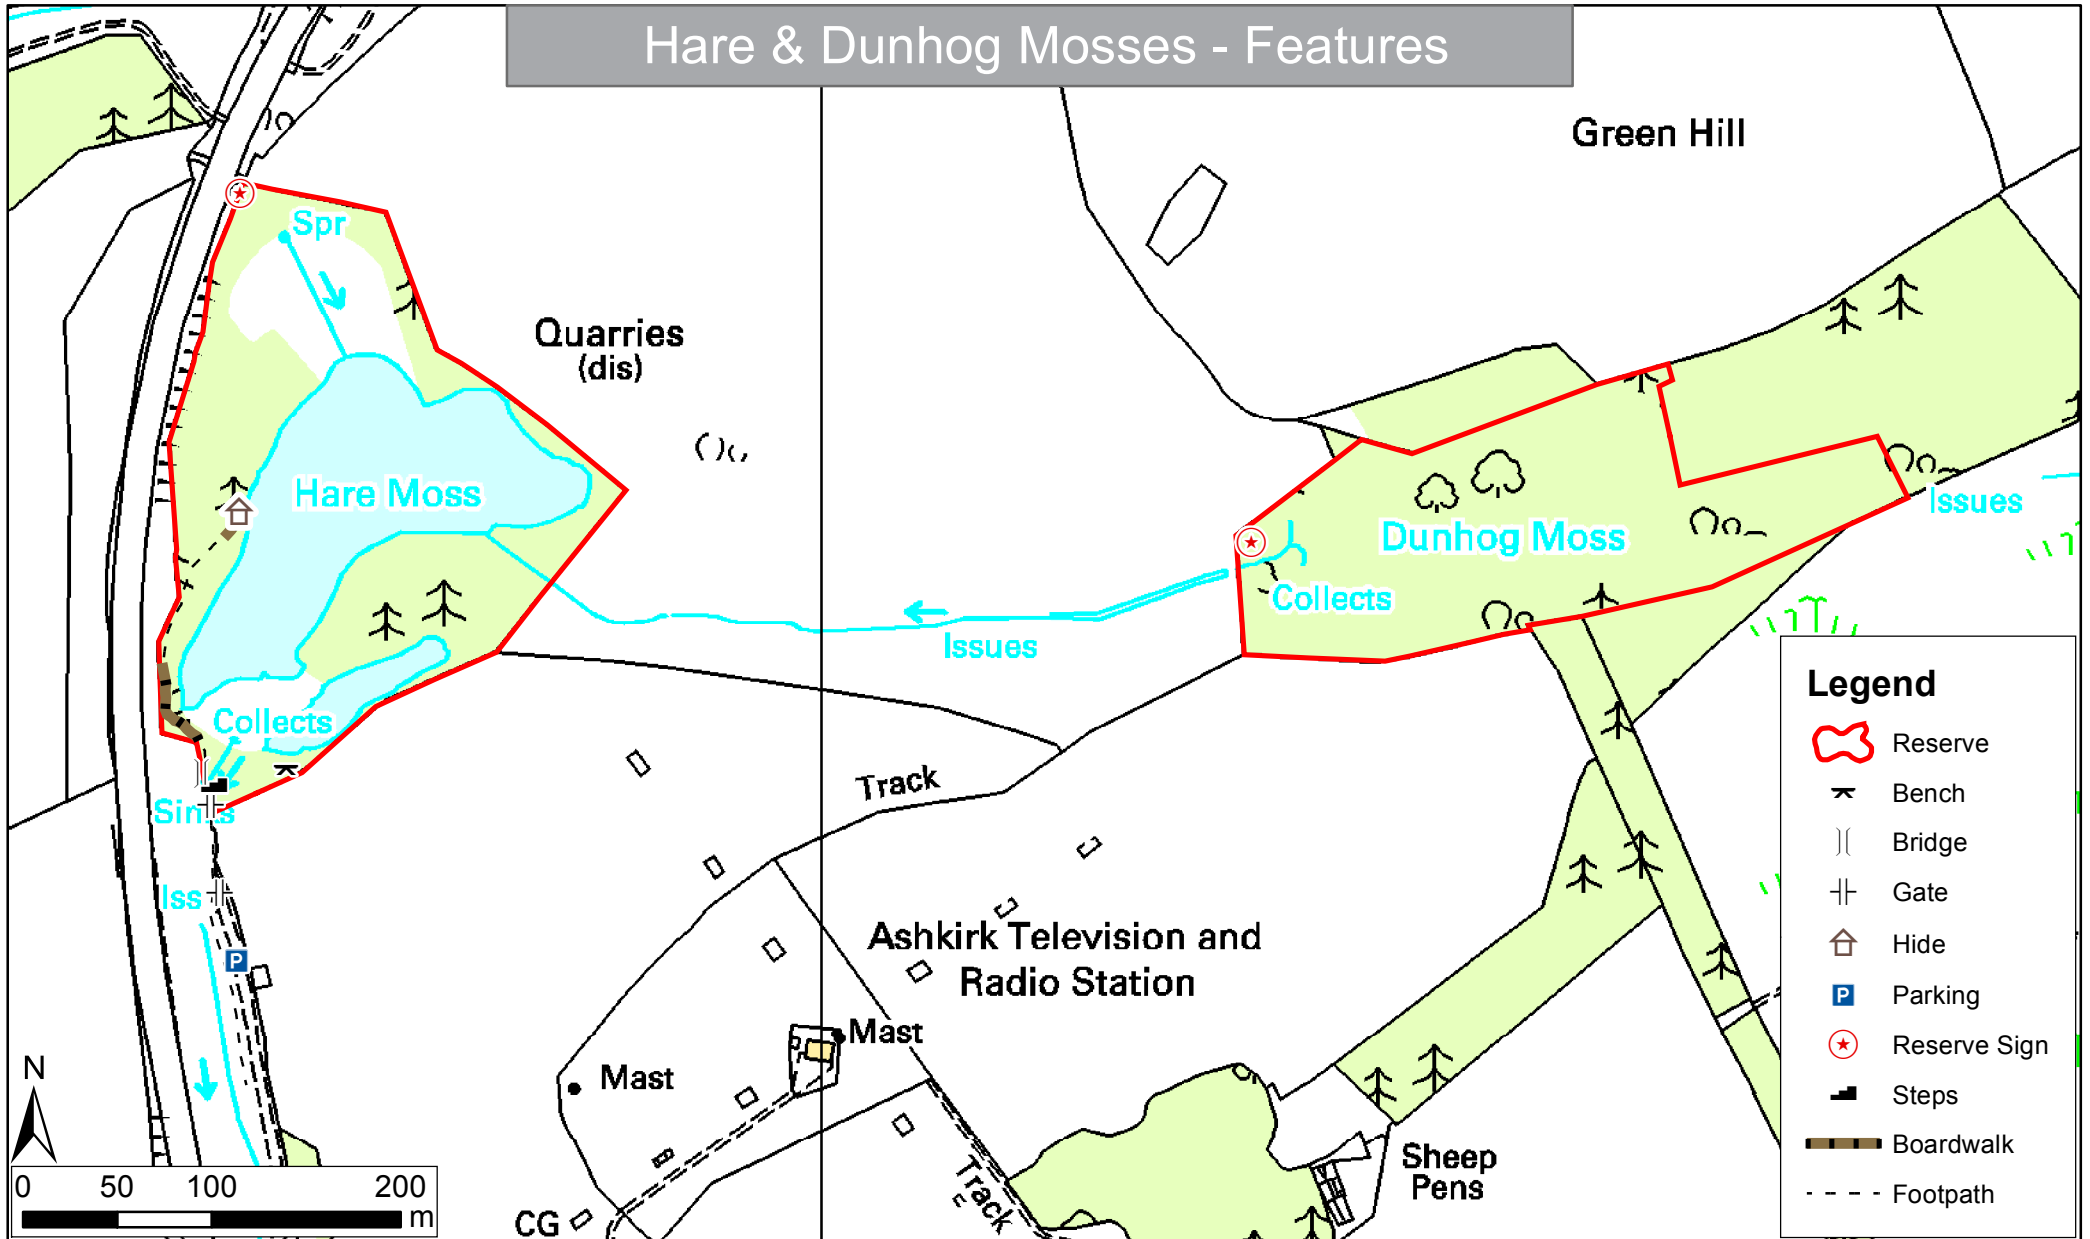

# Hare & Dunhog Mosses - Features

**Legend**

- Reserve
- Bench
- Bridge
- Gate
- Hide
- Parking
- Reserve Sign
- Steps
- Boardwalk
- Footpath

Scottish Wildlife Trust  
 Harbourside House  
 110 Commercial Street  
 Edinburgh, EH6 6NF

© Crown copyright 2013. All rights reserved.  
 Ordnance Survey Licence No: 100028223  
 Central Grid Reference: NT471247  
 Reserve Manager: Julian Warman  
 Region: Borders  
 Scale: 1:4,000