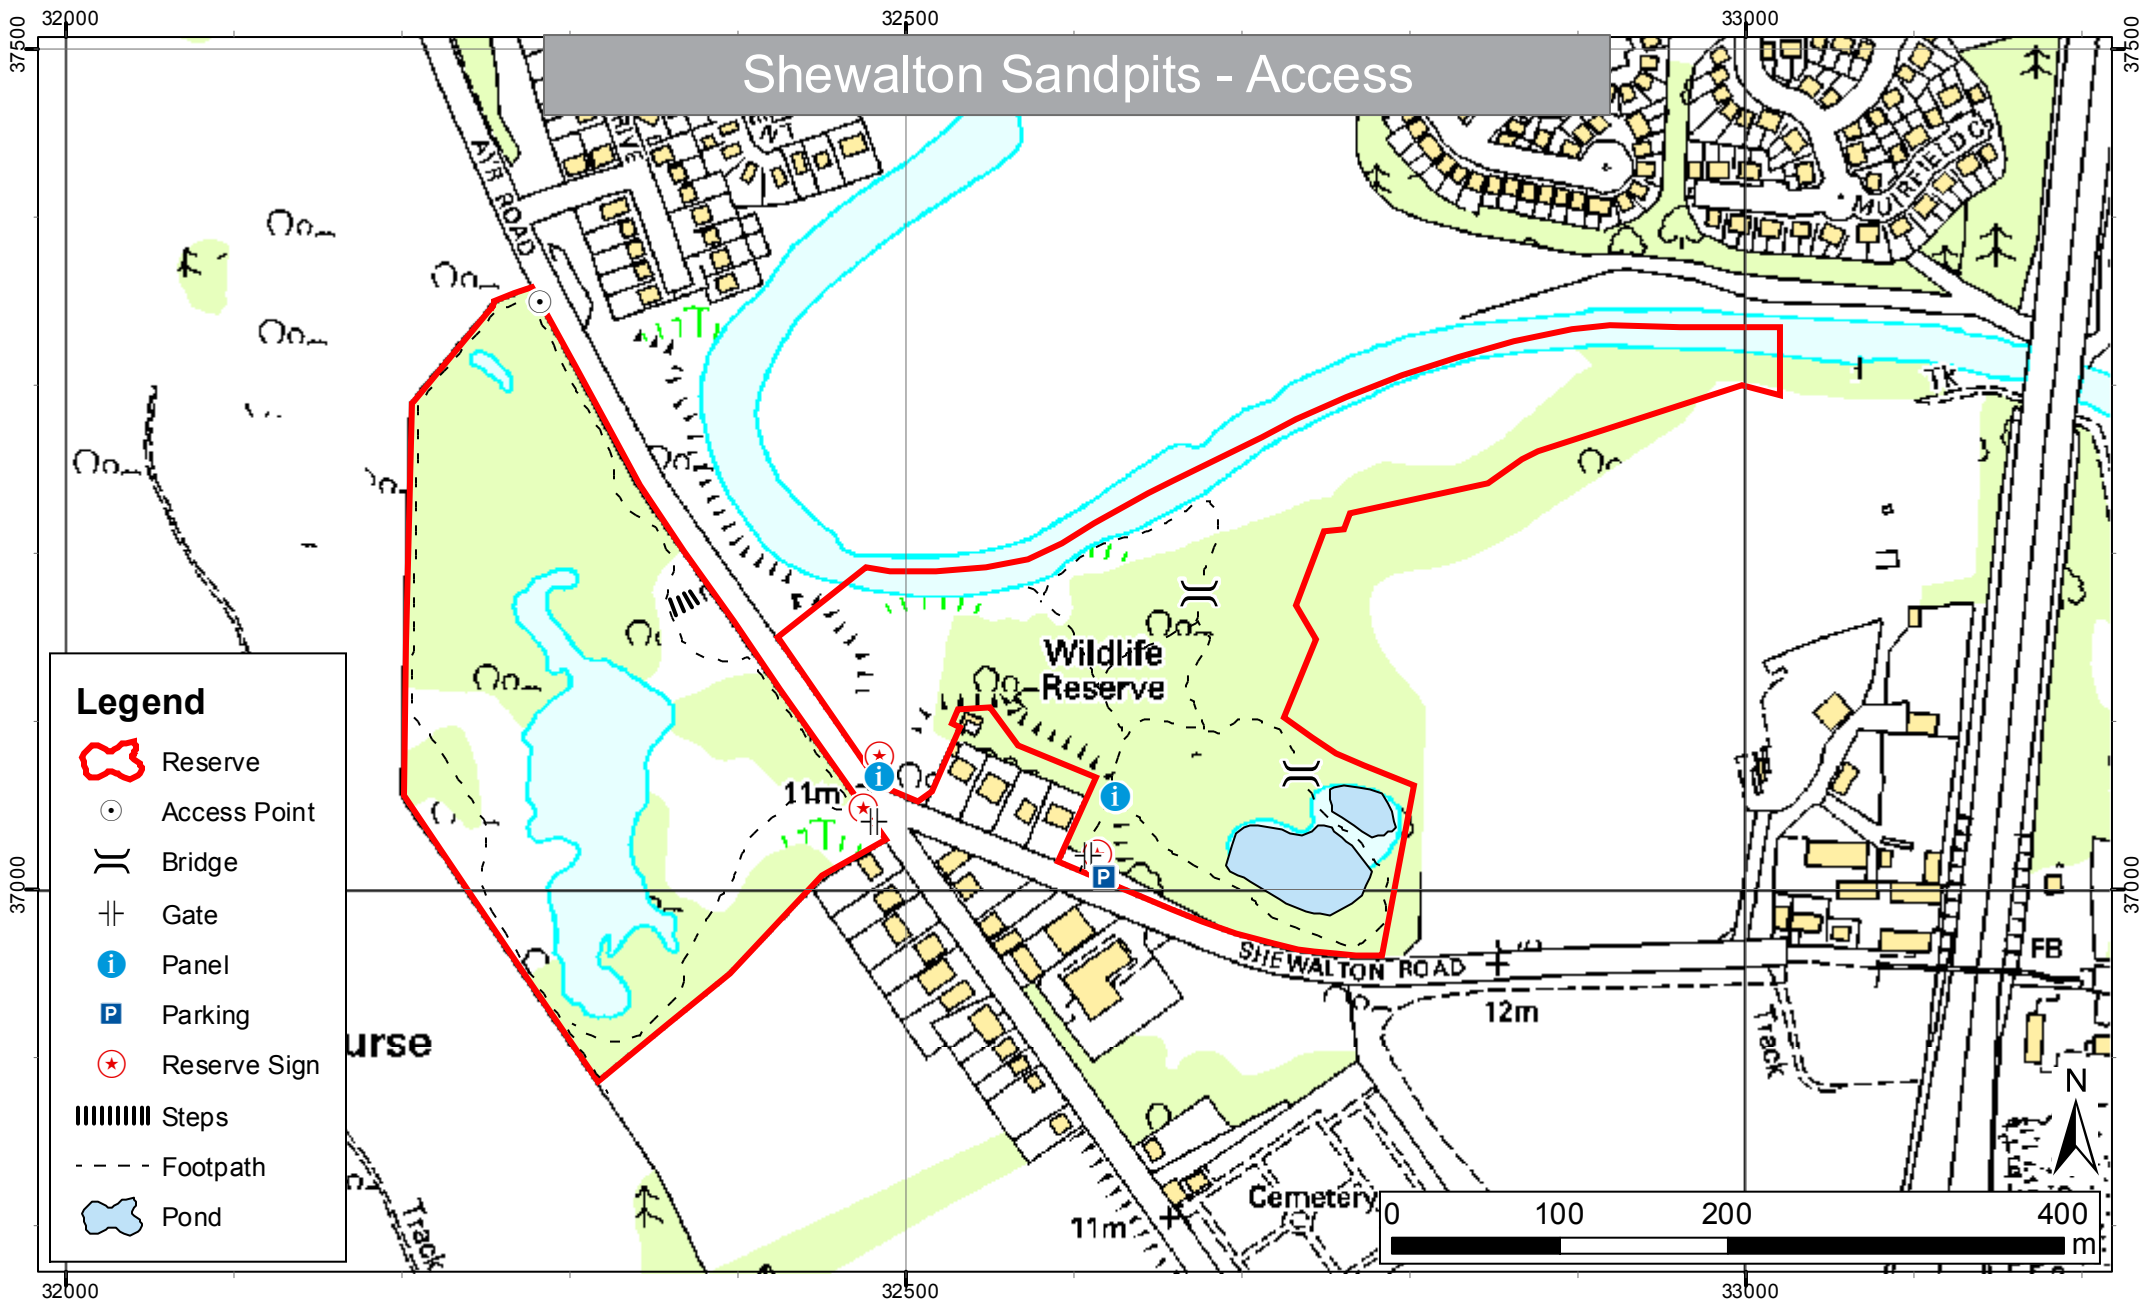

Shewalton Sandpits - Access

Scottish Wildlife Trust
HQ Harbourside House
110 Commercial Street
Edinburgh, EH6 6NF

© Crown copyright 2013. All rights reserved.
Ordnance Survey Licence No: 100028223
Central Grid Reference: NS327371
Reserve Manager: Gill Smart
Region: South West
Scale: 1:4,500