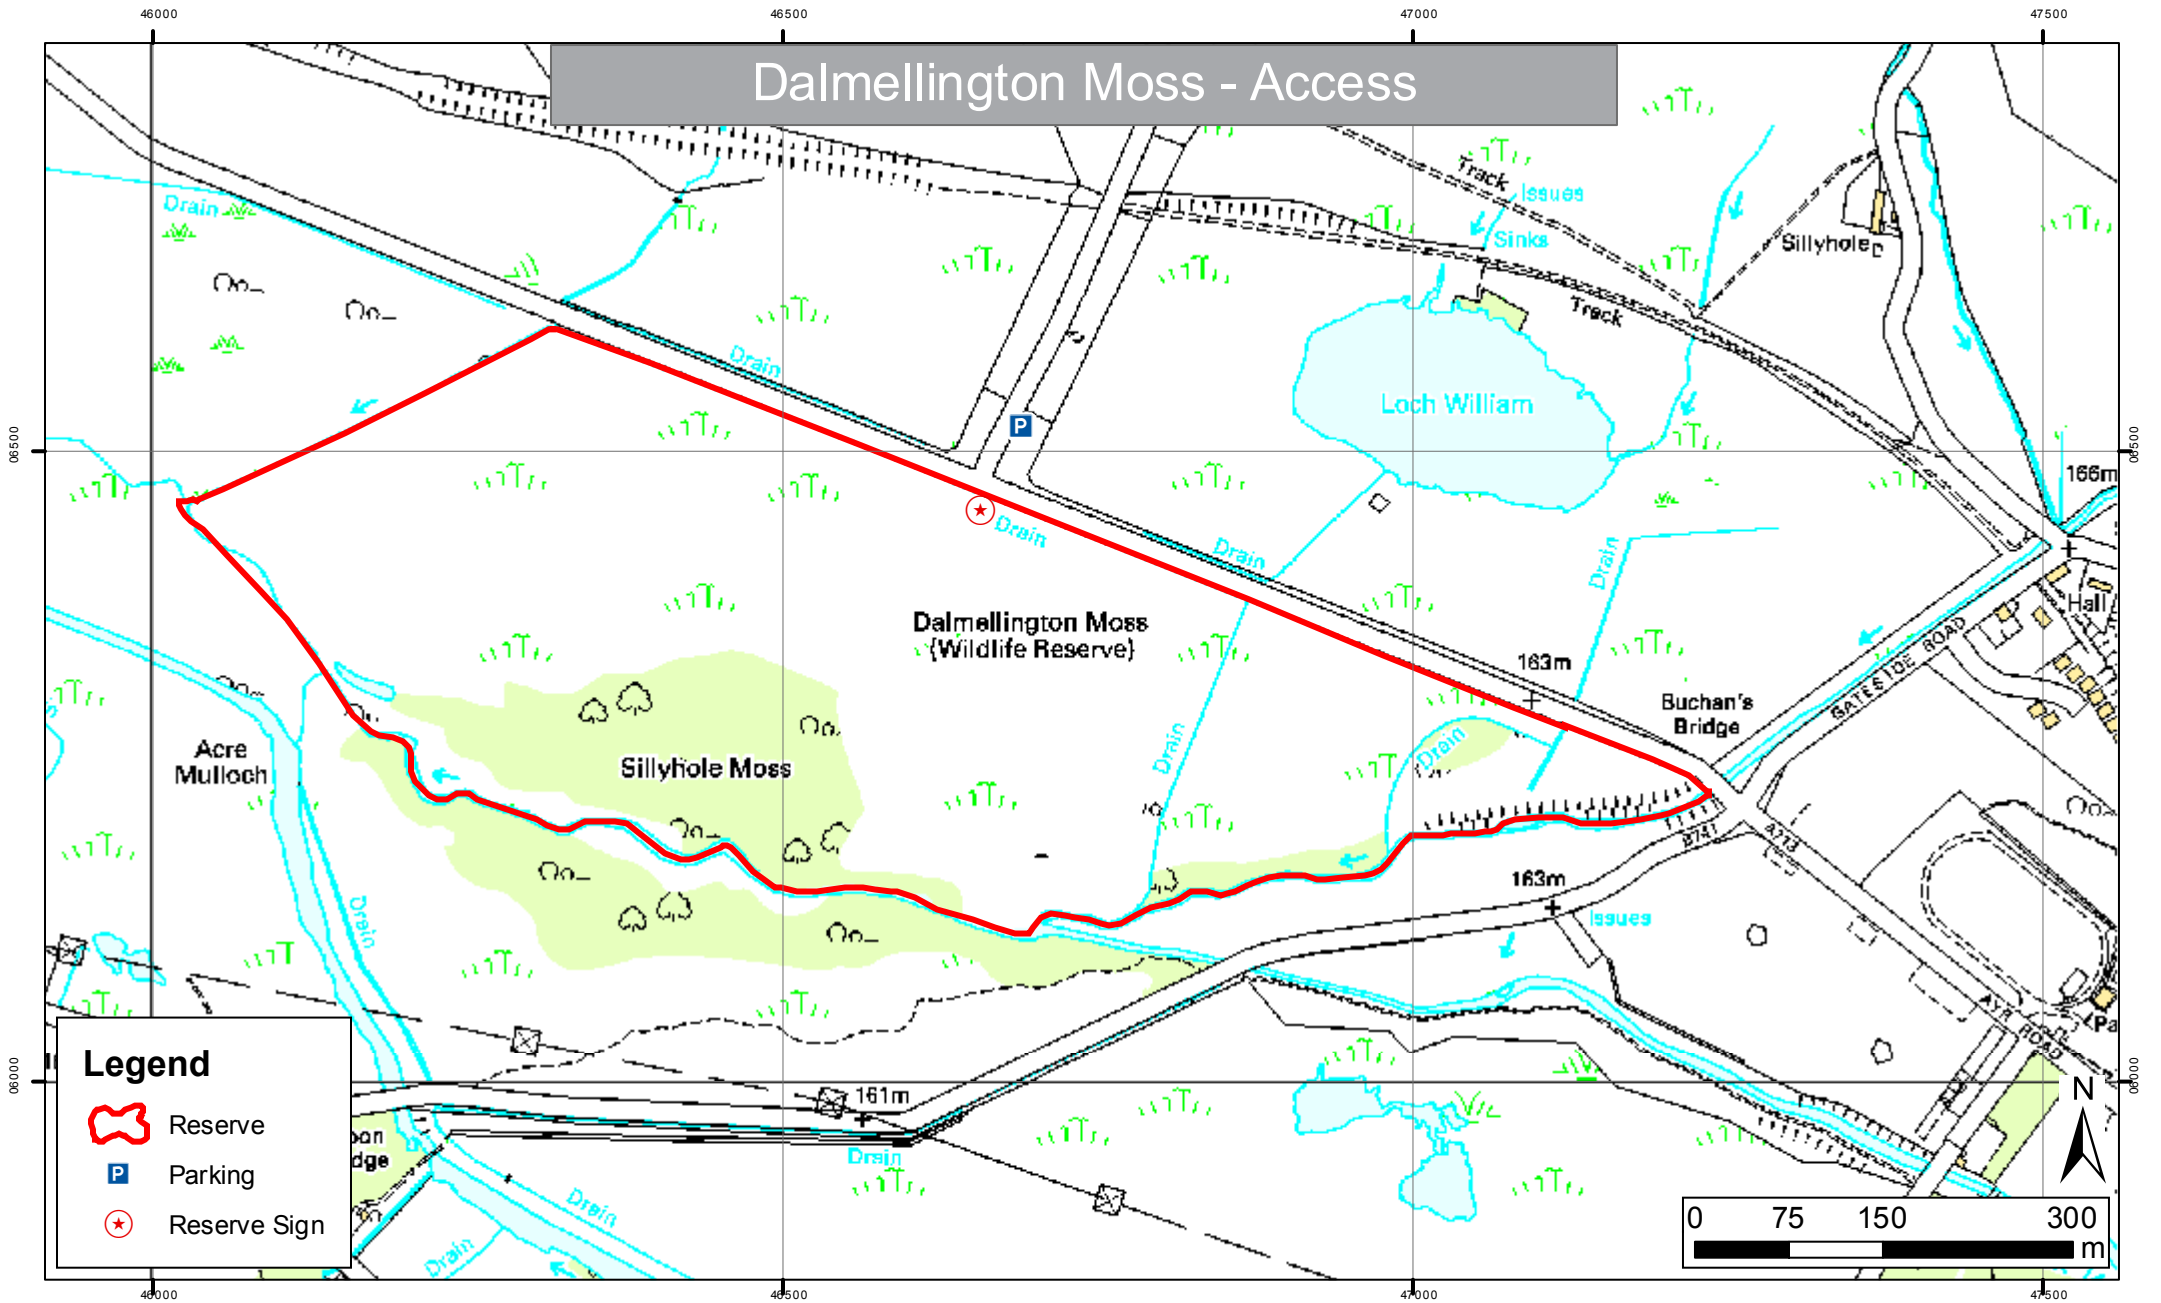

# Dalmellington Moss - Access

## Legend

- Reserve
- Parking
- Reserve Sign

Scottish Wildlife Trust  
HQ Harbourside House  
110 Commercial Street  
Edinburgh, EH6 6NF

© Crown copyright 2013. All rights reserved.  
Ordnance Survey Licence No: 100028223  
Central Grid Reference: NS465063  
Reserve Manager: Gill Smart  
Region: South West  
Scale: 1:6,000