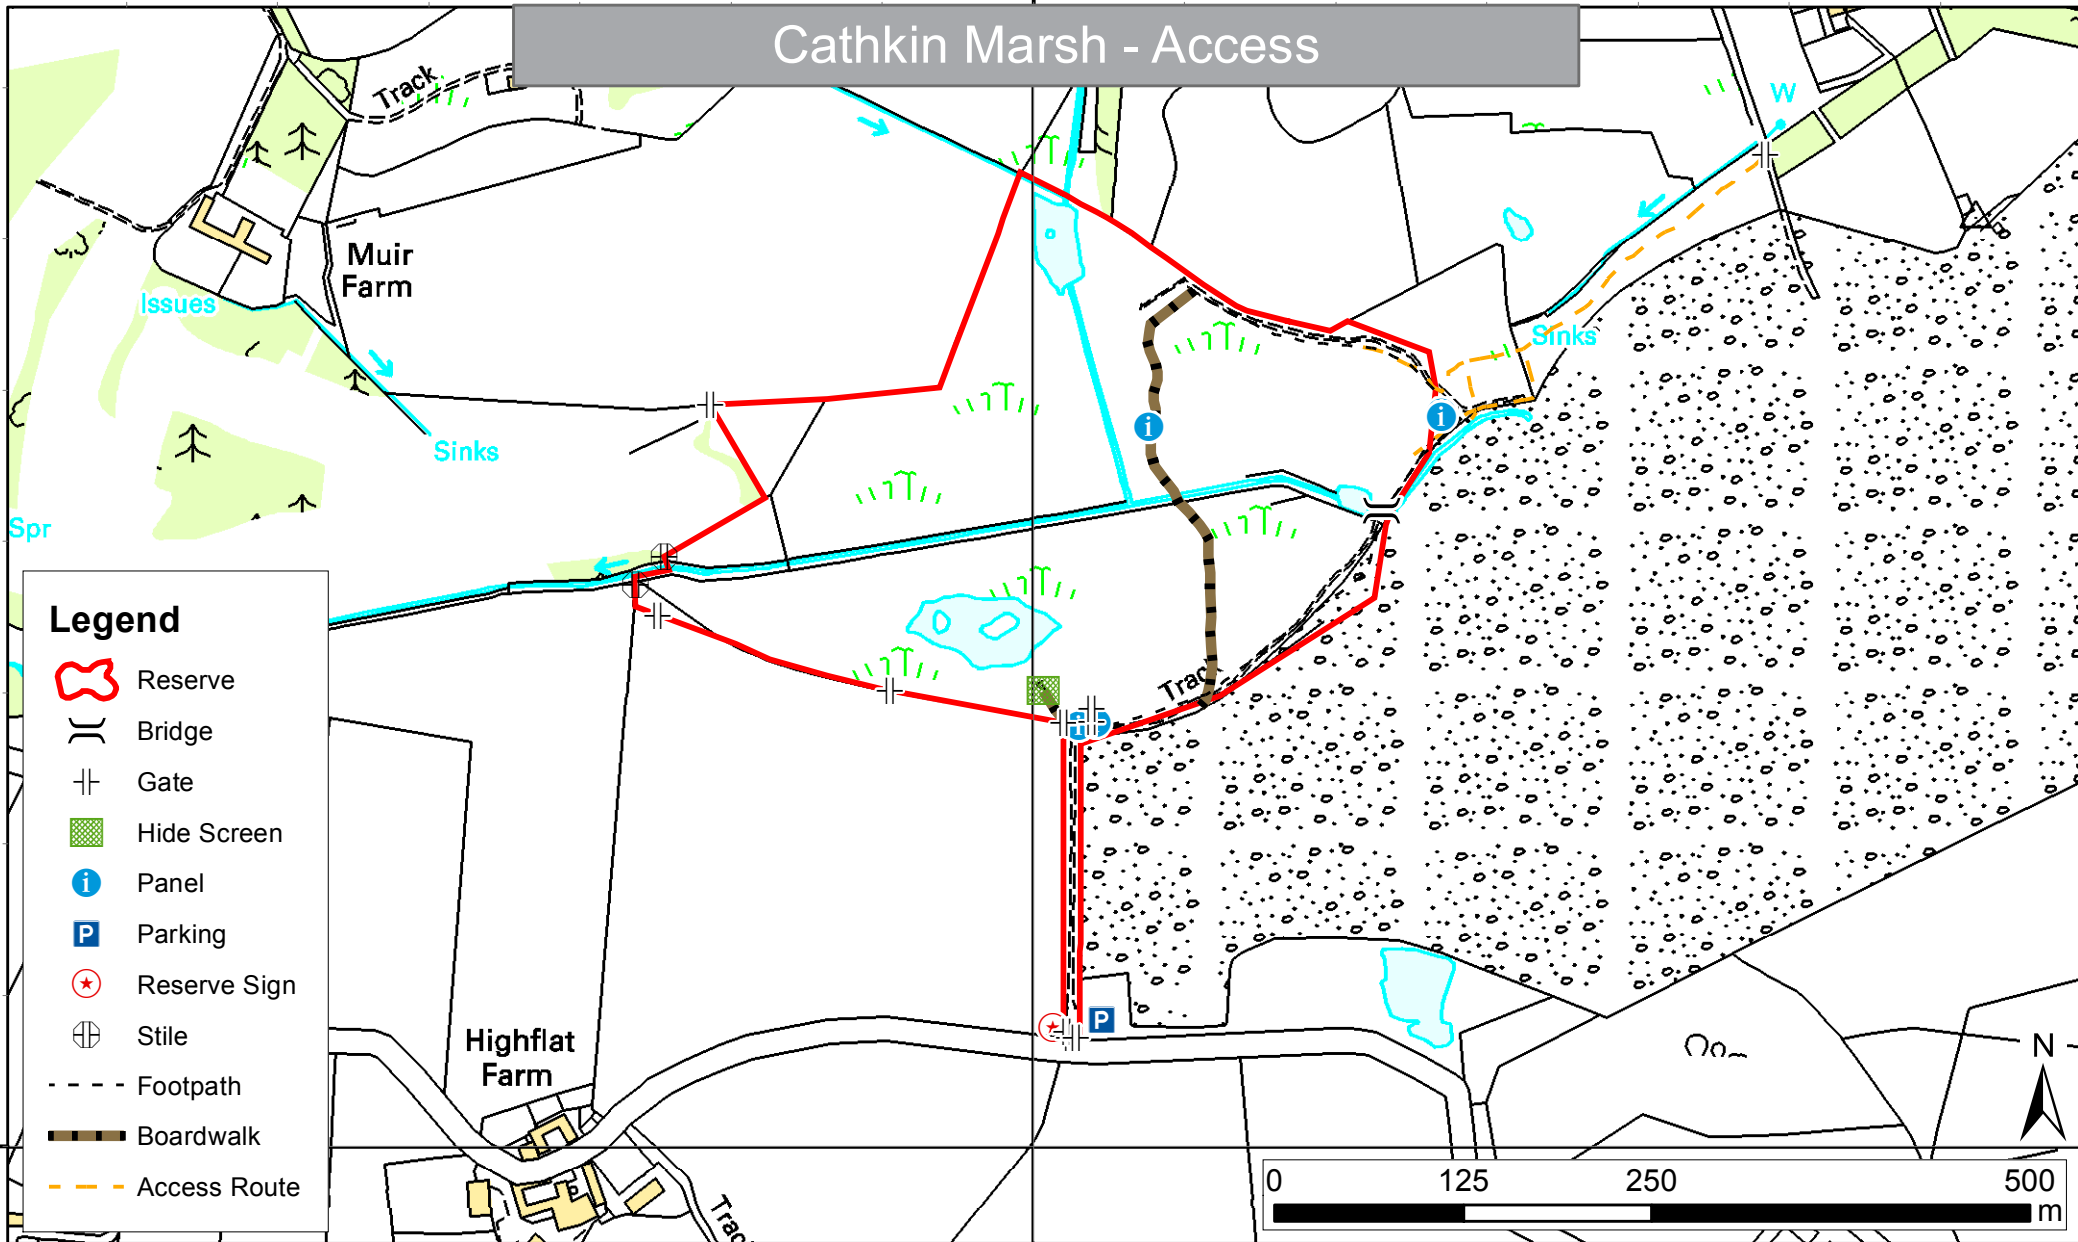

62000

Cathkin Marsh - Access

Legend

- Reserve
- Bridge
- Gate
- Hide Screen
- Panel
- Parking
- Reserve Sign
- Stile
- Footpath
- Boardwalk
- Access Route

57000

57000

62000

Scottish Wildlife Trust
 HQ Harbourside House
 110 Commercial Street
 Edinburgh, EH6 6NF

© Crown copyright 2013. All rights reserved.
 Ordnance Survey Licence No: 100028223
 Central Grid Reference: NS621574
 Project Officer: Laura Cunningham
 Region: West Central
 Scale: 1:5,000

**Scottish
 Wildlife
 Trust**