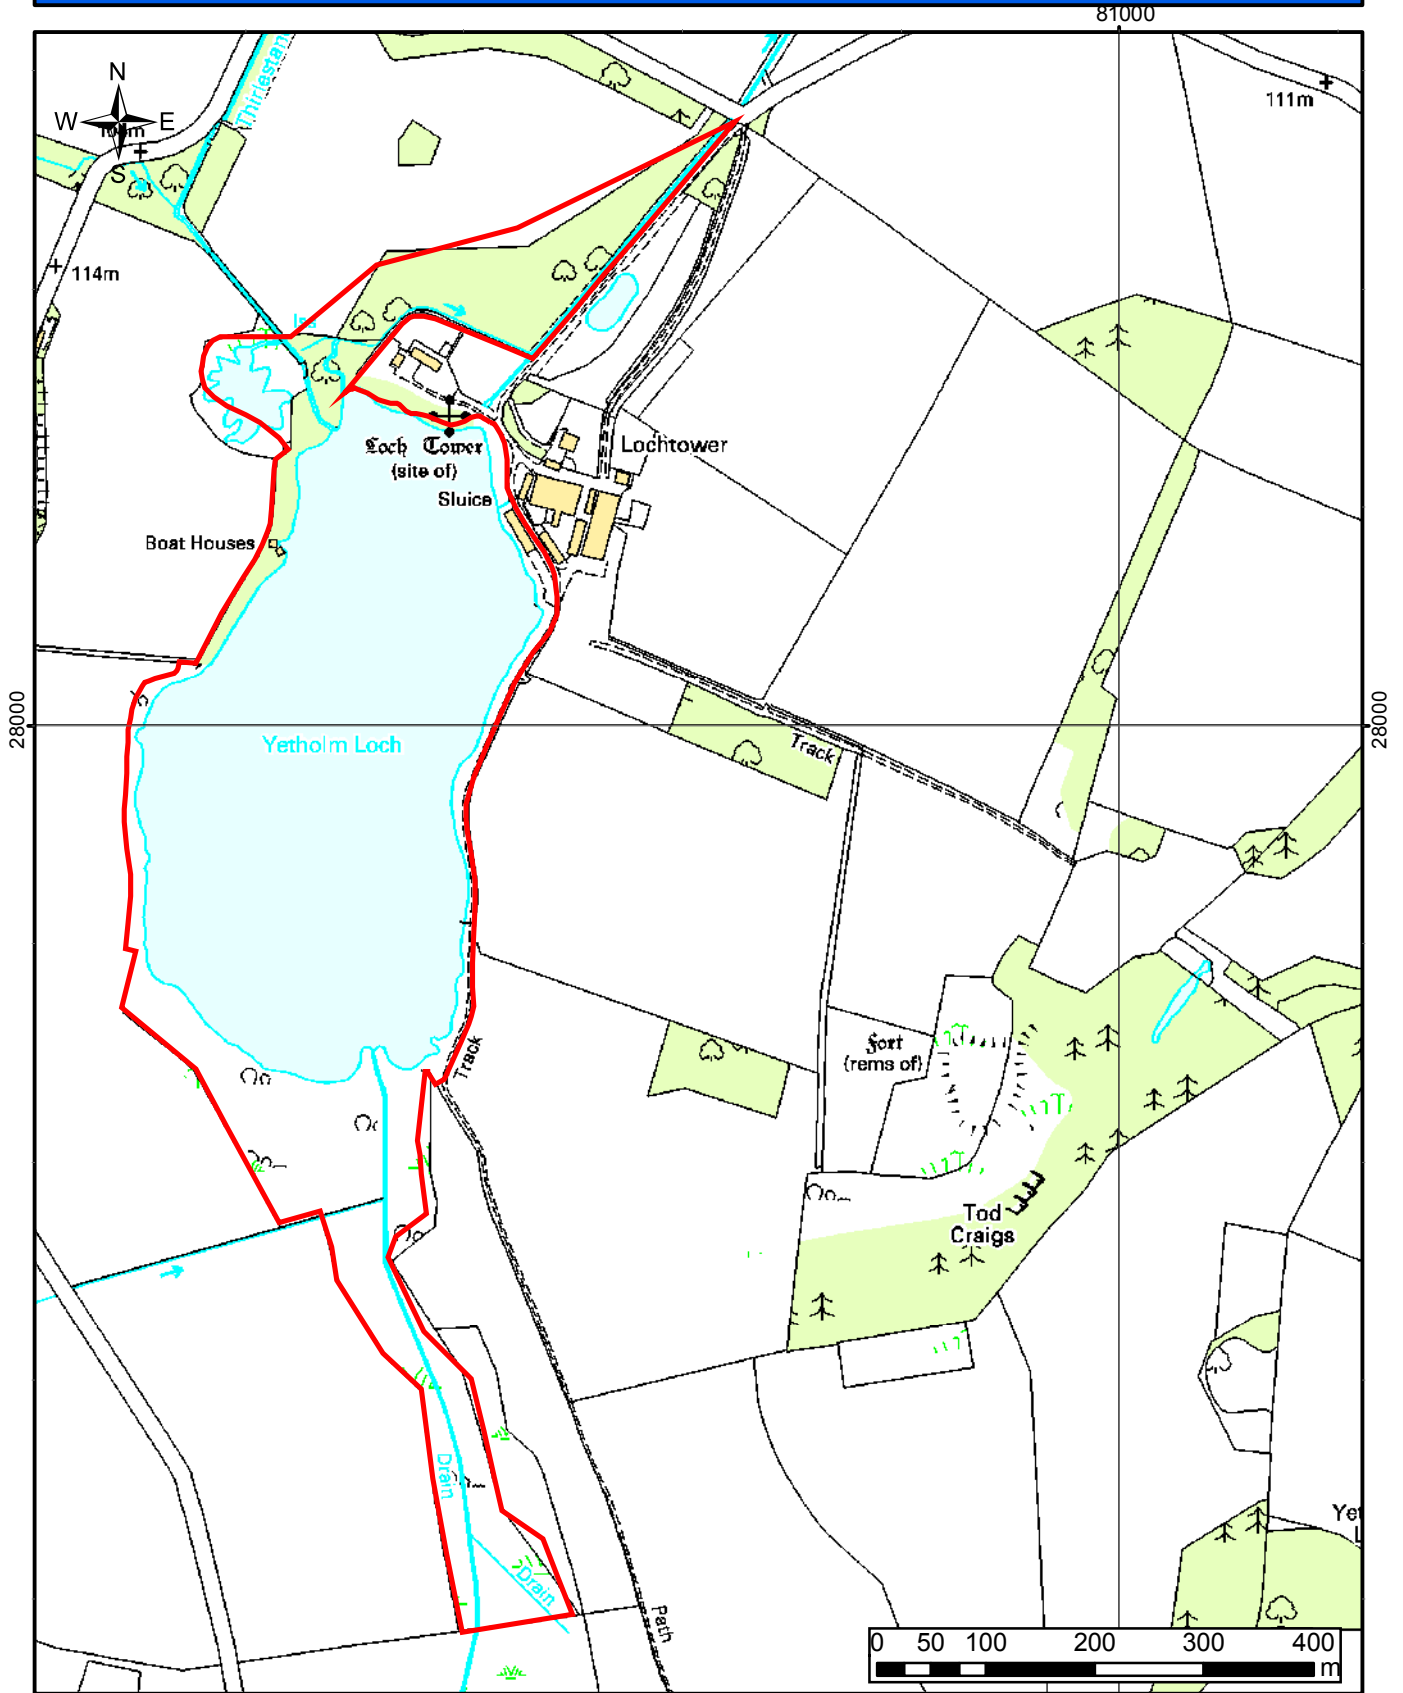

# Yetholm Loch

Gill Calder  
 Biodiversity Data Manager  
 Scottish Wildlife Trust  
 Cramond House  
 Cramond Glebe Road  
 Edinburgh  
 EH4 6NS

**Legend**

 SWT Reserve

Grid Reference: NT803275  
 Conservation Manager: Julian Warman  
 Scottish Borders

© Crown copyright 2008. All rights reserved.  
 Ordnance Survey Licence No: 100028223.