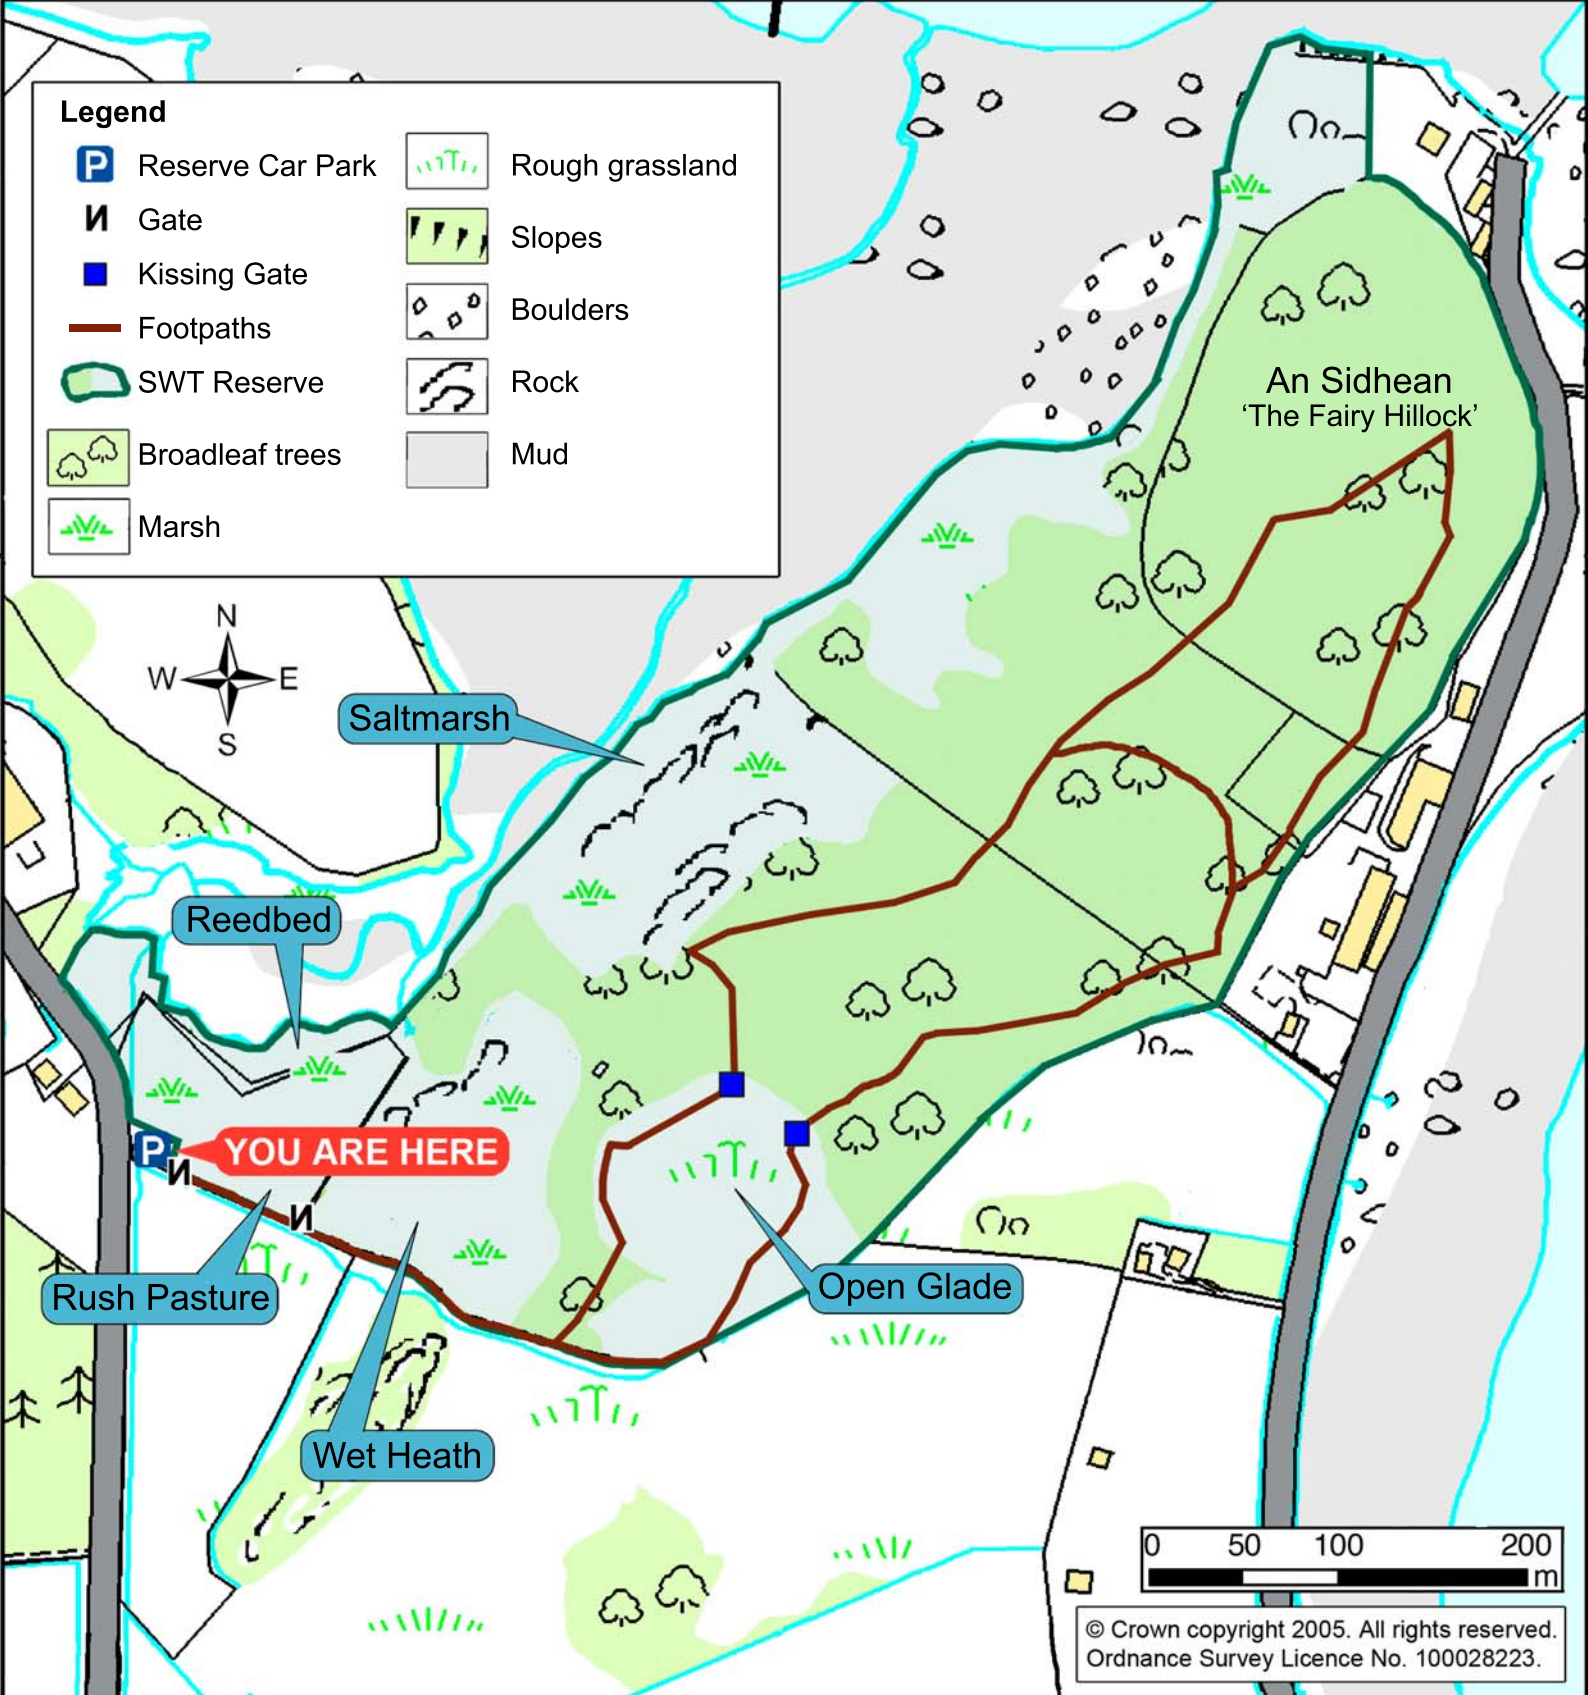

Legend

- | | |
|---|---|
|  Reserve Car Park |  Rough grassland |
|  Gate |  Slopes |
|  Kissing Gate |  Boulders |
|  Footpaths |  Rock |
|  SWT Reserve |  Mud |
|  Broadleaf trees | |
|  Marsh | |

Saltmarsh

Reedbed

YOU ARE HERE

Rush Pasture

Wet Heath

Open Glade