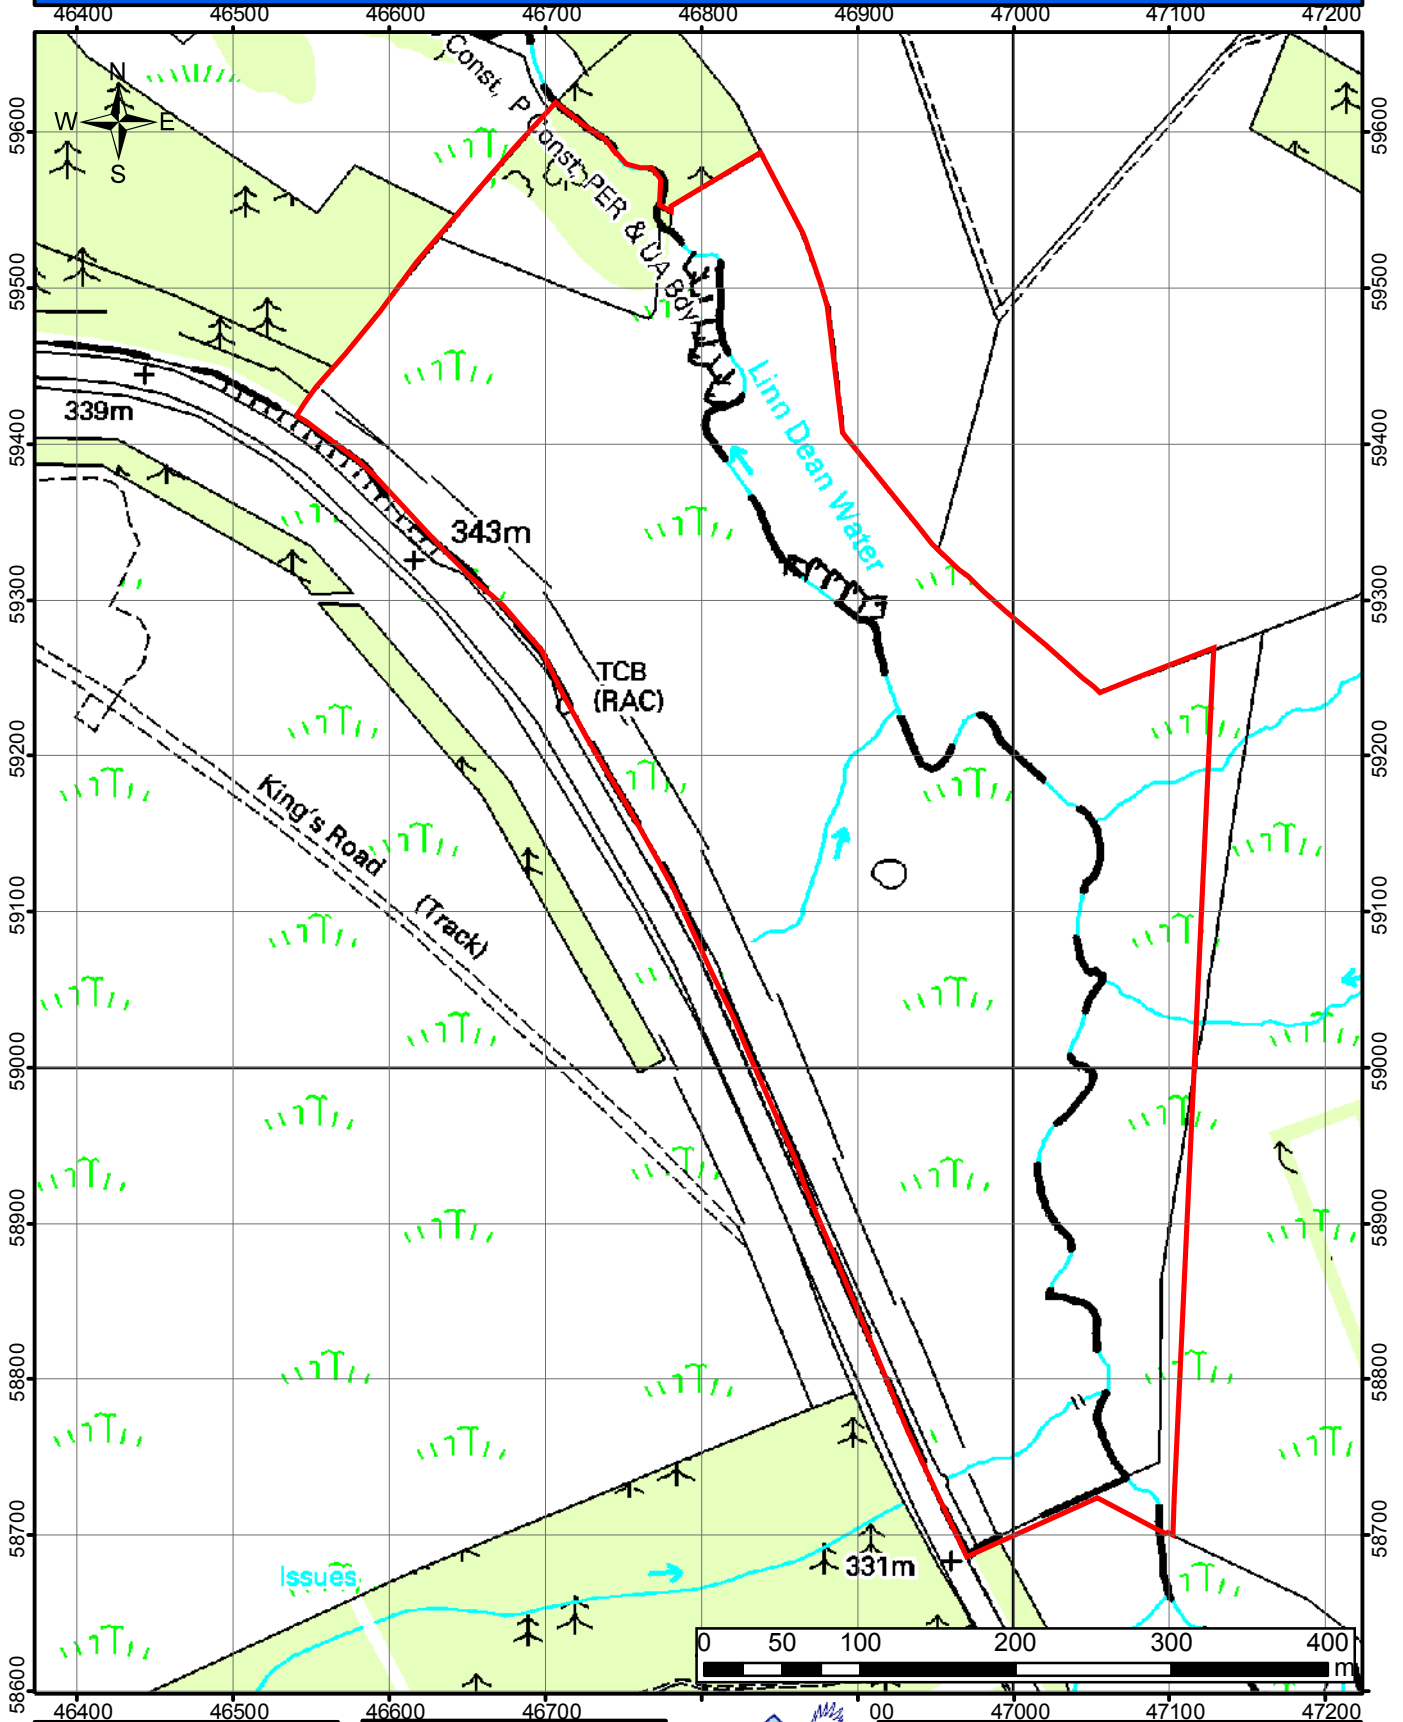

Linn Dean

Gill Calder
 Biodiversity Data Manager
 Scottish Wildlife Trust
 Cramond House
 Cramond Glebe Road
 Edinburgh
 EH4 6NS

Legend

 SWT Reserve

Grid Reference: NT468594
 Conservation Manager: Julian Warman
 Midlothian
 © Crown copyright 2008. All rights reserved.
 Ordnance Survey Licence No: 100028223.