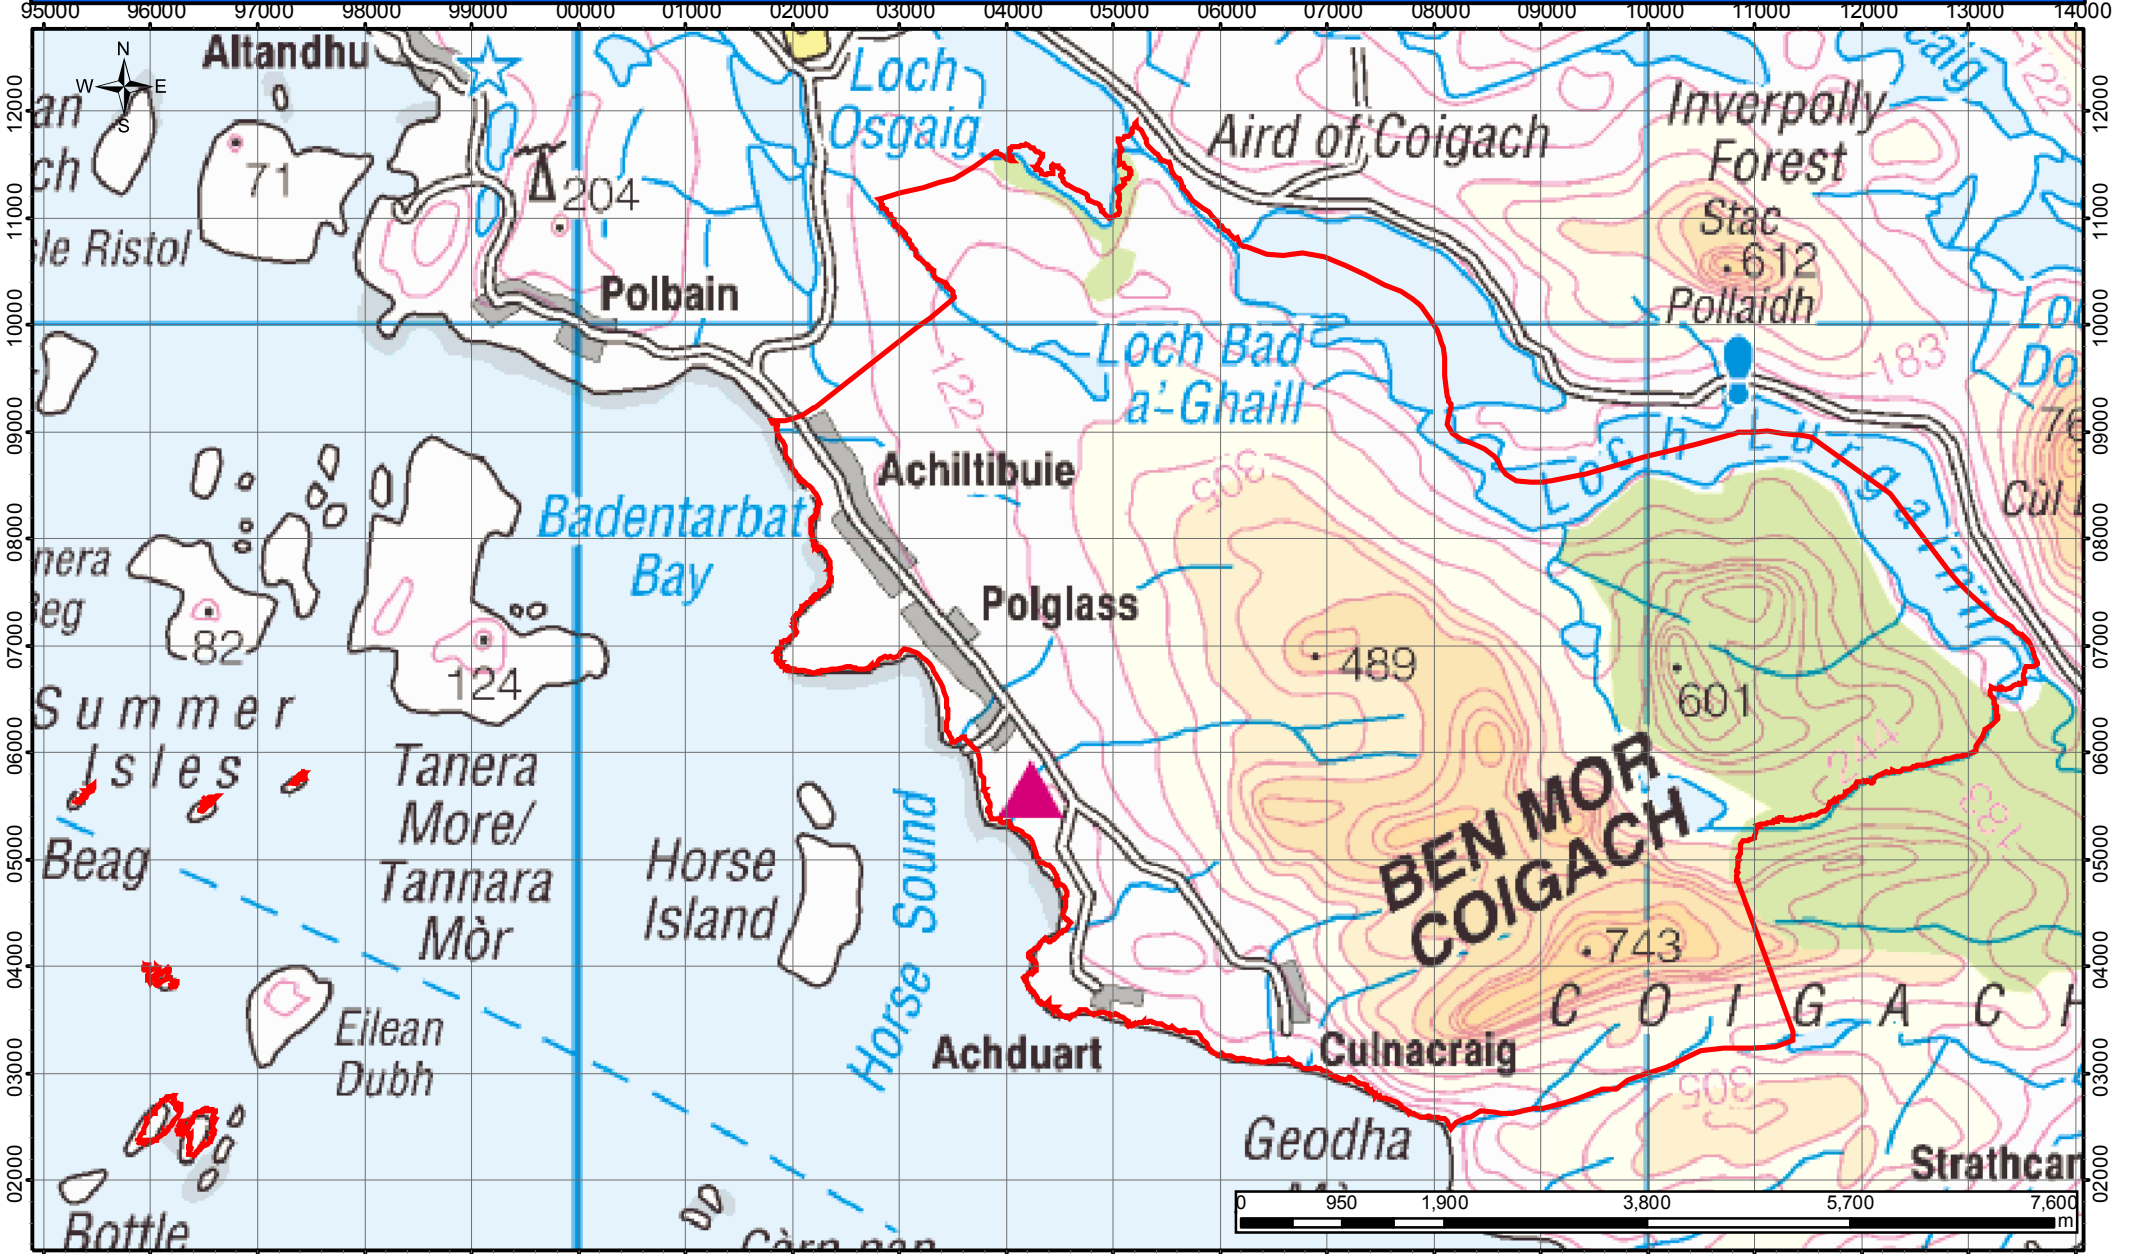

Ben Mor Coigach

Gill Calder
 Biodiversity Data Manager
 Scottish Wildlife Trust
 Cramond House
 Cramond Glebe Road
 Edinburgh
 EH4 6NS

Legend
 SWT Reserve

Grid Reference: NC075065
 Reserve Manager: Mark Foxwell
 Highlands

© Crown copyright 2008.
 All rights reserved.
 Ordnance Survey
 Licence No: 100028223.