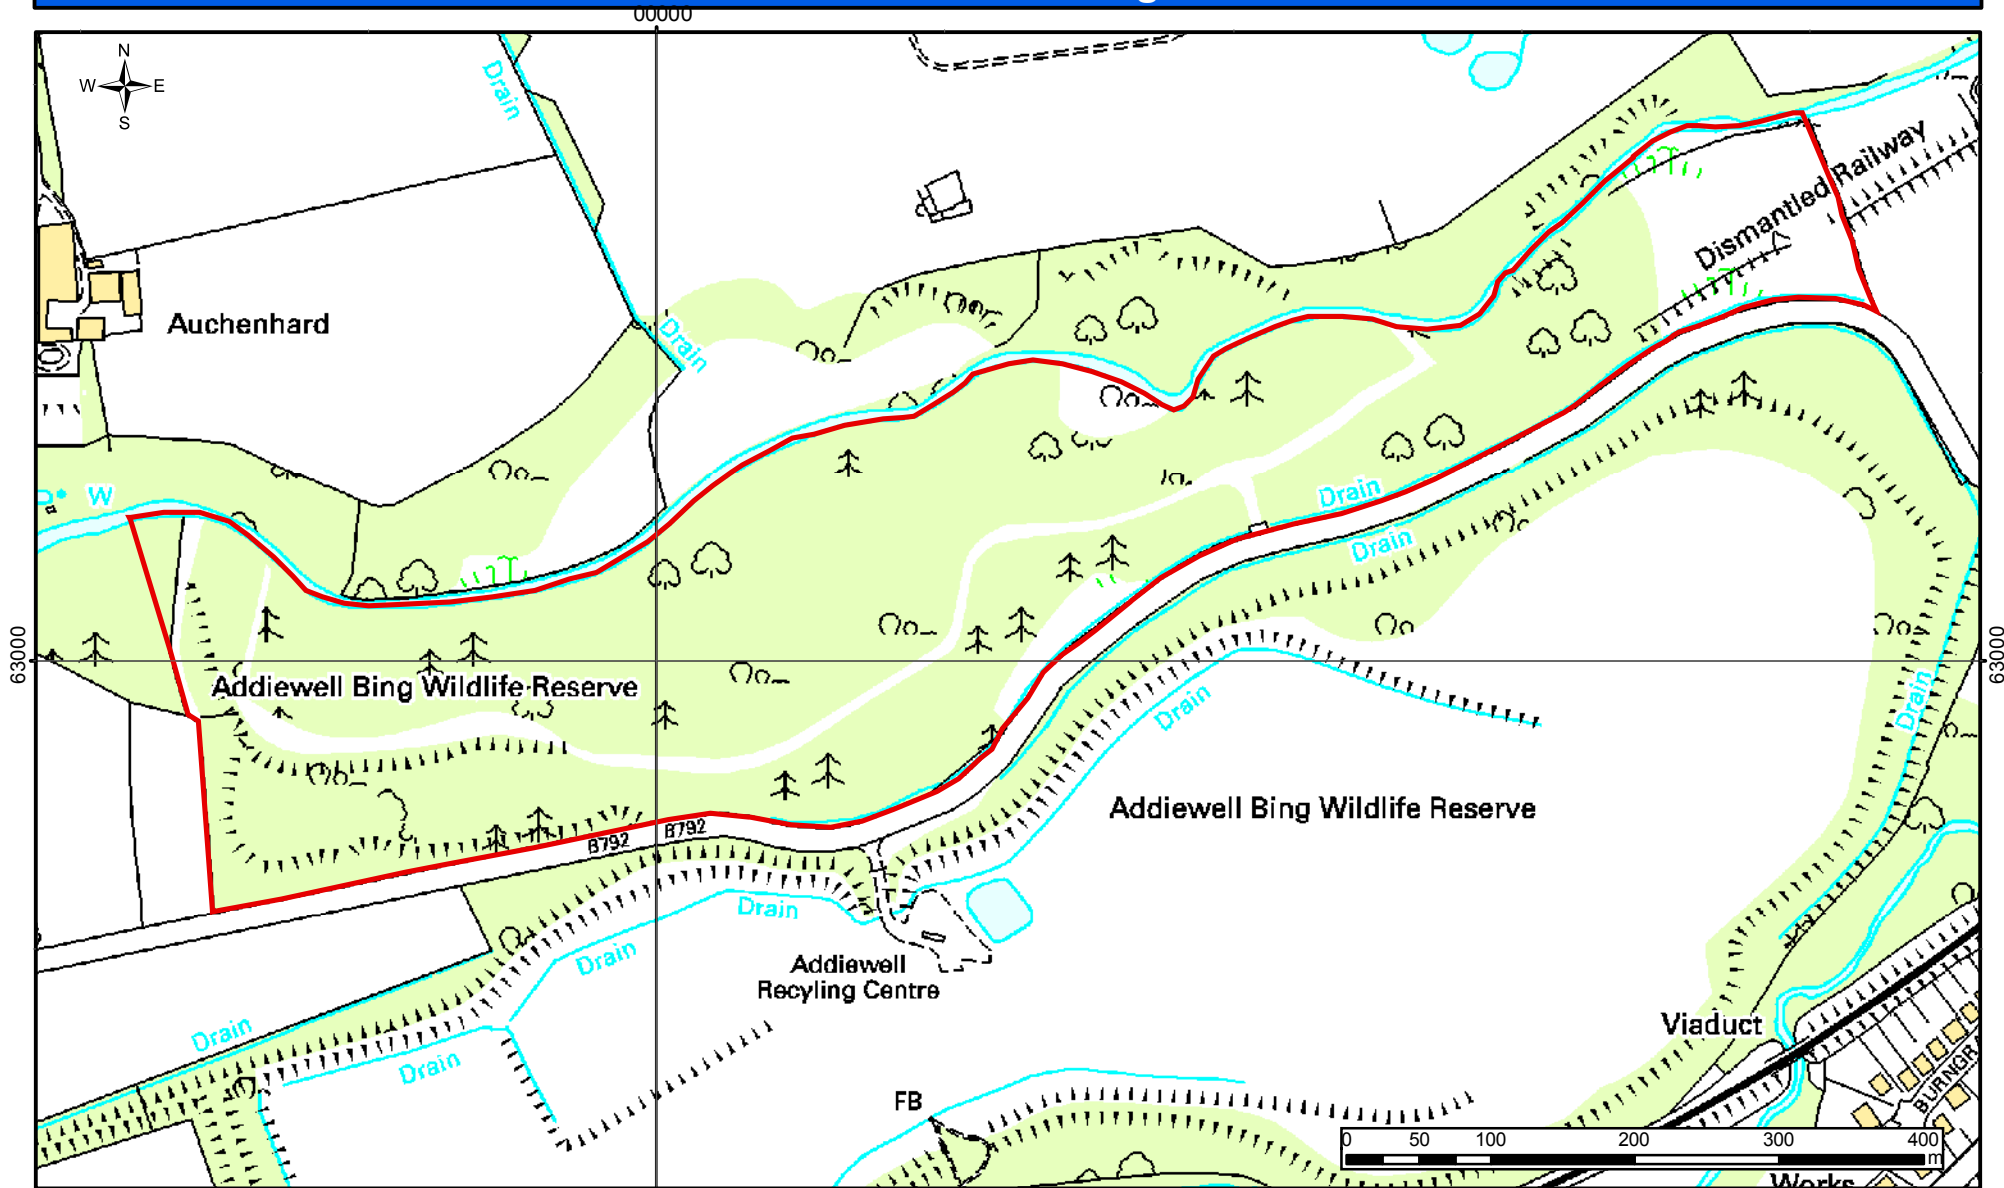

# Addiewell Bing

Gill Calder  
 Biodiversity Data Manager  
 Scottish Wildlife Trust  
 Oramond House  
 Oramond Glebe Road  
 Edinburgh  
 EH4 6NS

**Legend**  
 SWT Reserve

Area: 20.153 ha  
 Grid Reference: NT003631  
 Conservation Manager: Julian Warman  
 West Lothian

© Crown copyright 2008.  
 All rights reserved.  
 Ordnance Survey  
 Licence No: 100028223.